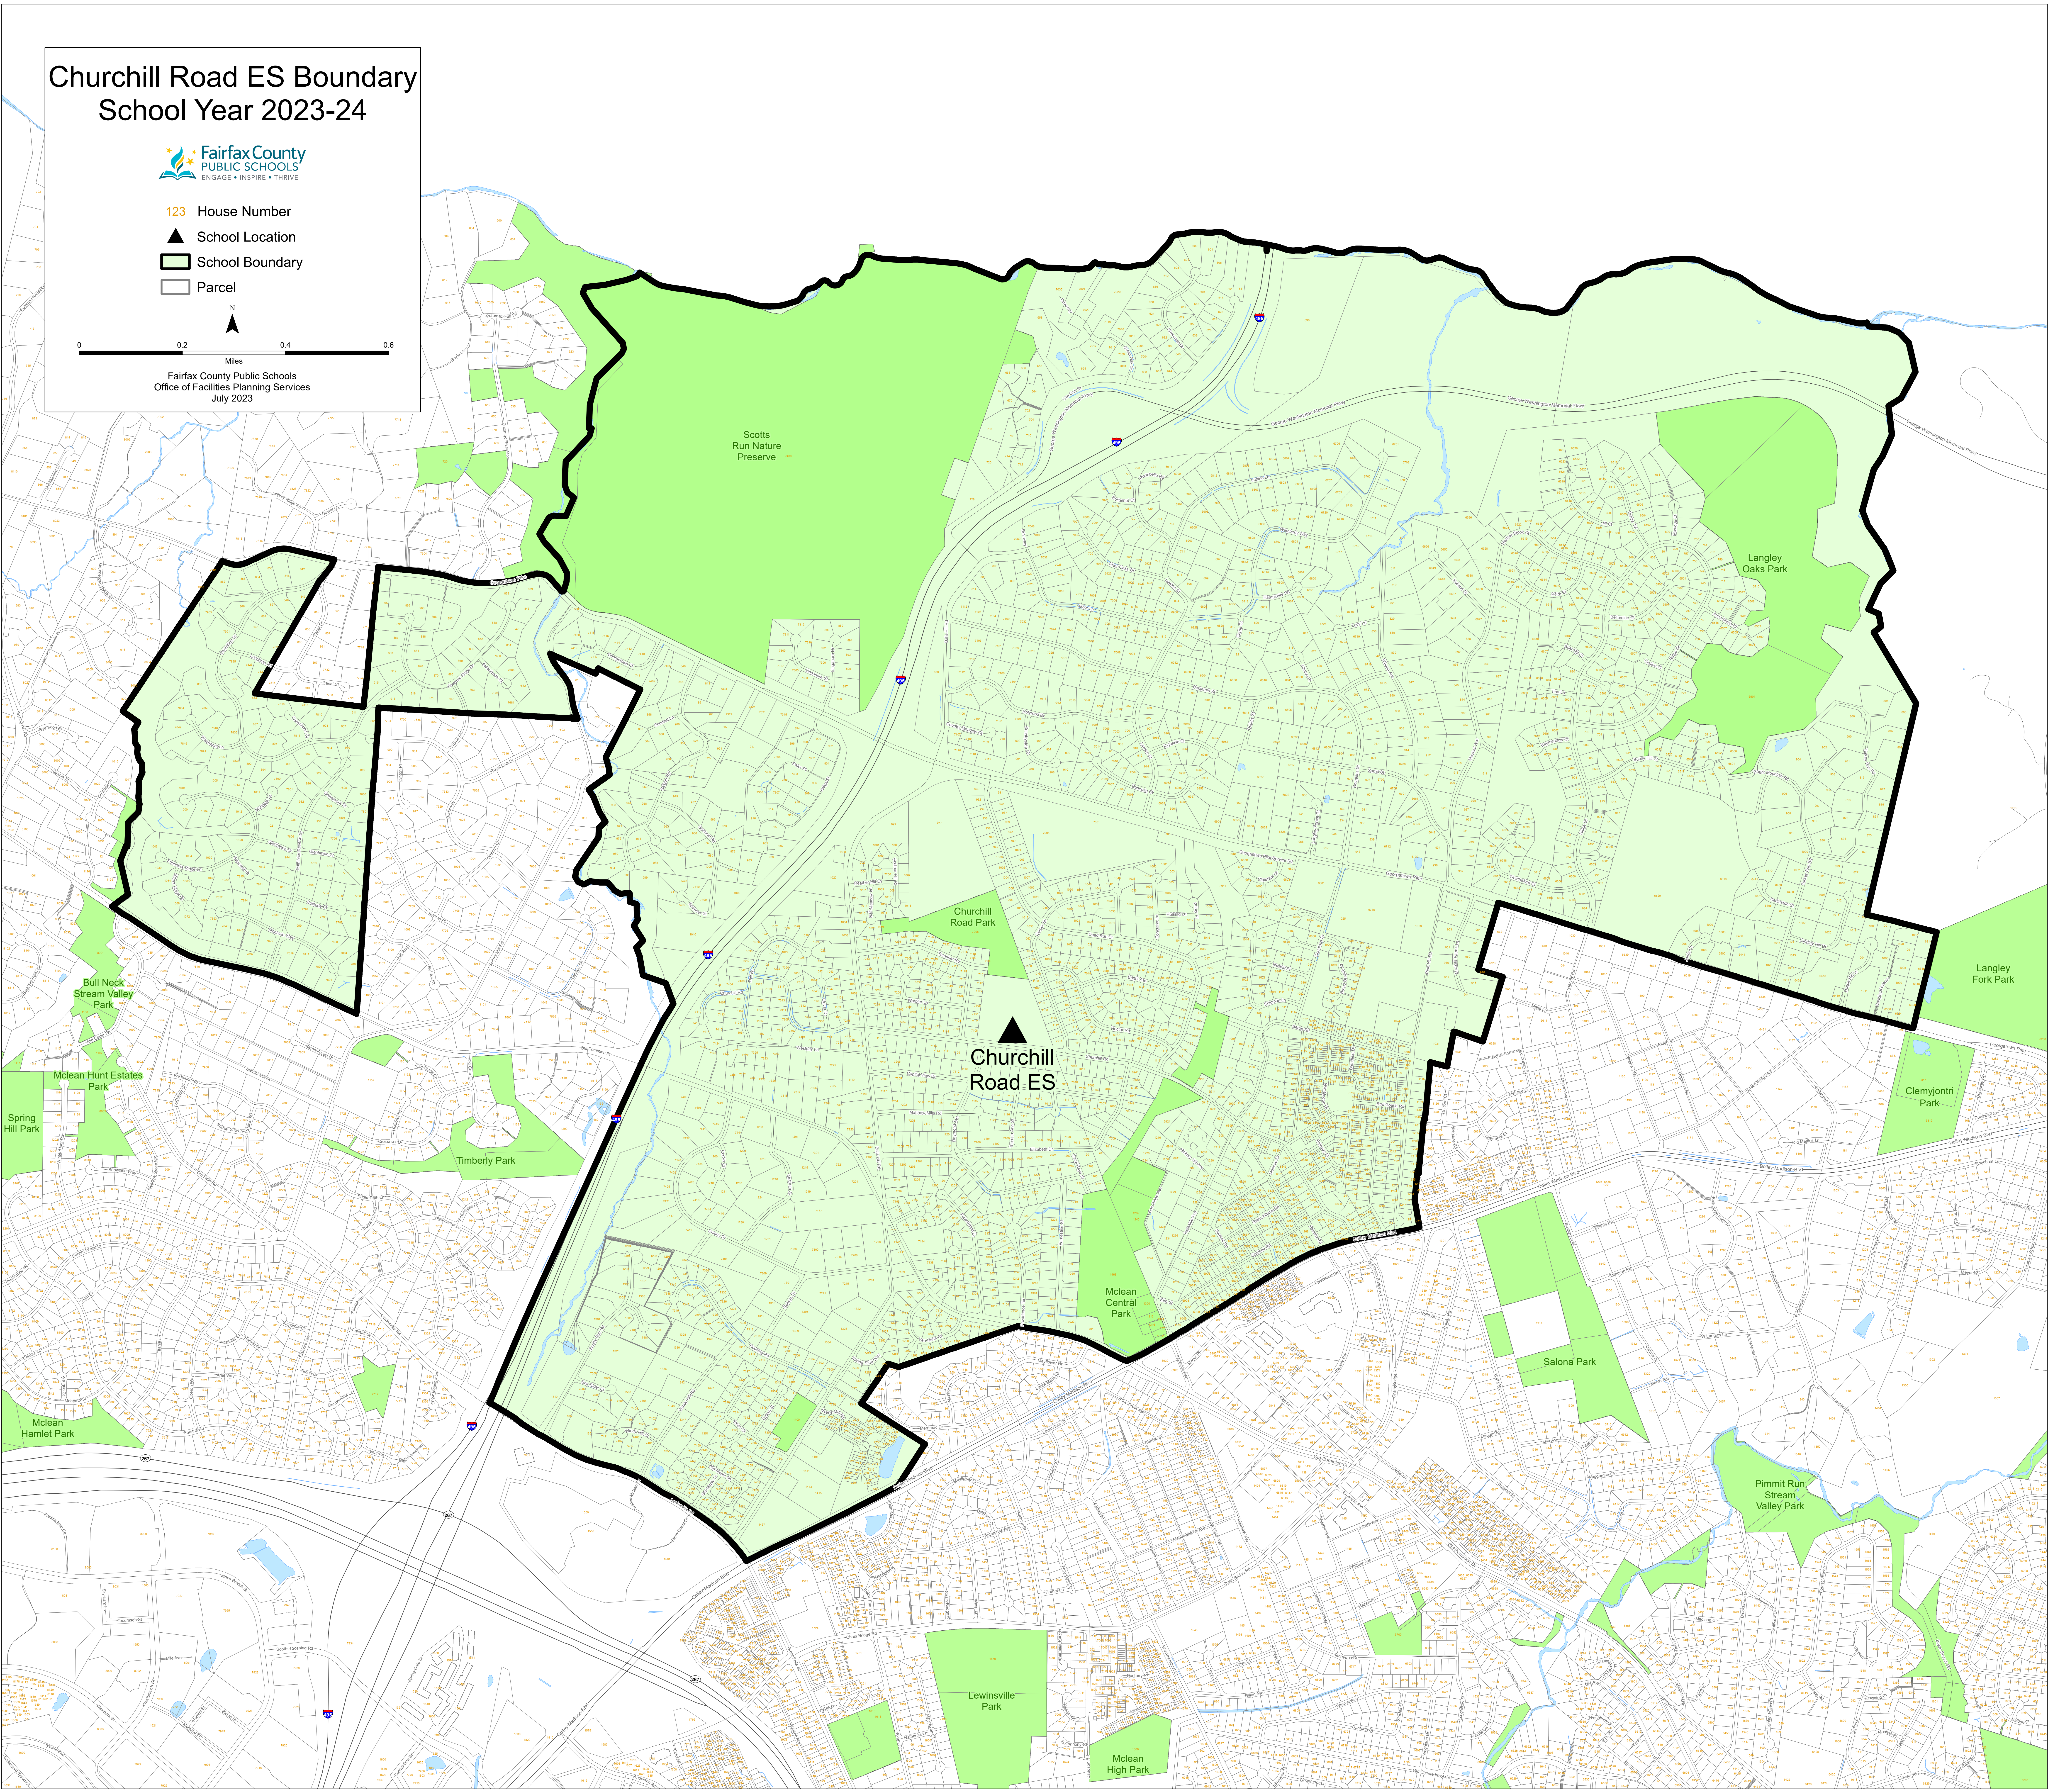

Churchill Road ES Boundary School Year 2023-24

- 123 House Number
- ▲ School Location
- ▭ School Boundary
- ▭ Parcel

Fairfax County Public Schools
Office of Facilities Planning Services
July 2023

Churchill
Road ES

Scotts
Run Nature
Preserve

Langley
Oaks Park

Bull Neck
Stream Valley
Park

Mclean Hunt Estates
Park

Spring
Hill Park

Timberly Park

Churchill
Road Park

Mclean
Central
Park

Salona Park

Langley
Fork Park

Clemjontri
Park

Mclean
Hamlet Park

Pimmit Run
Stream
Valley Park

Lewinsville
Park

Mclean
High Park