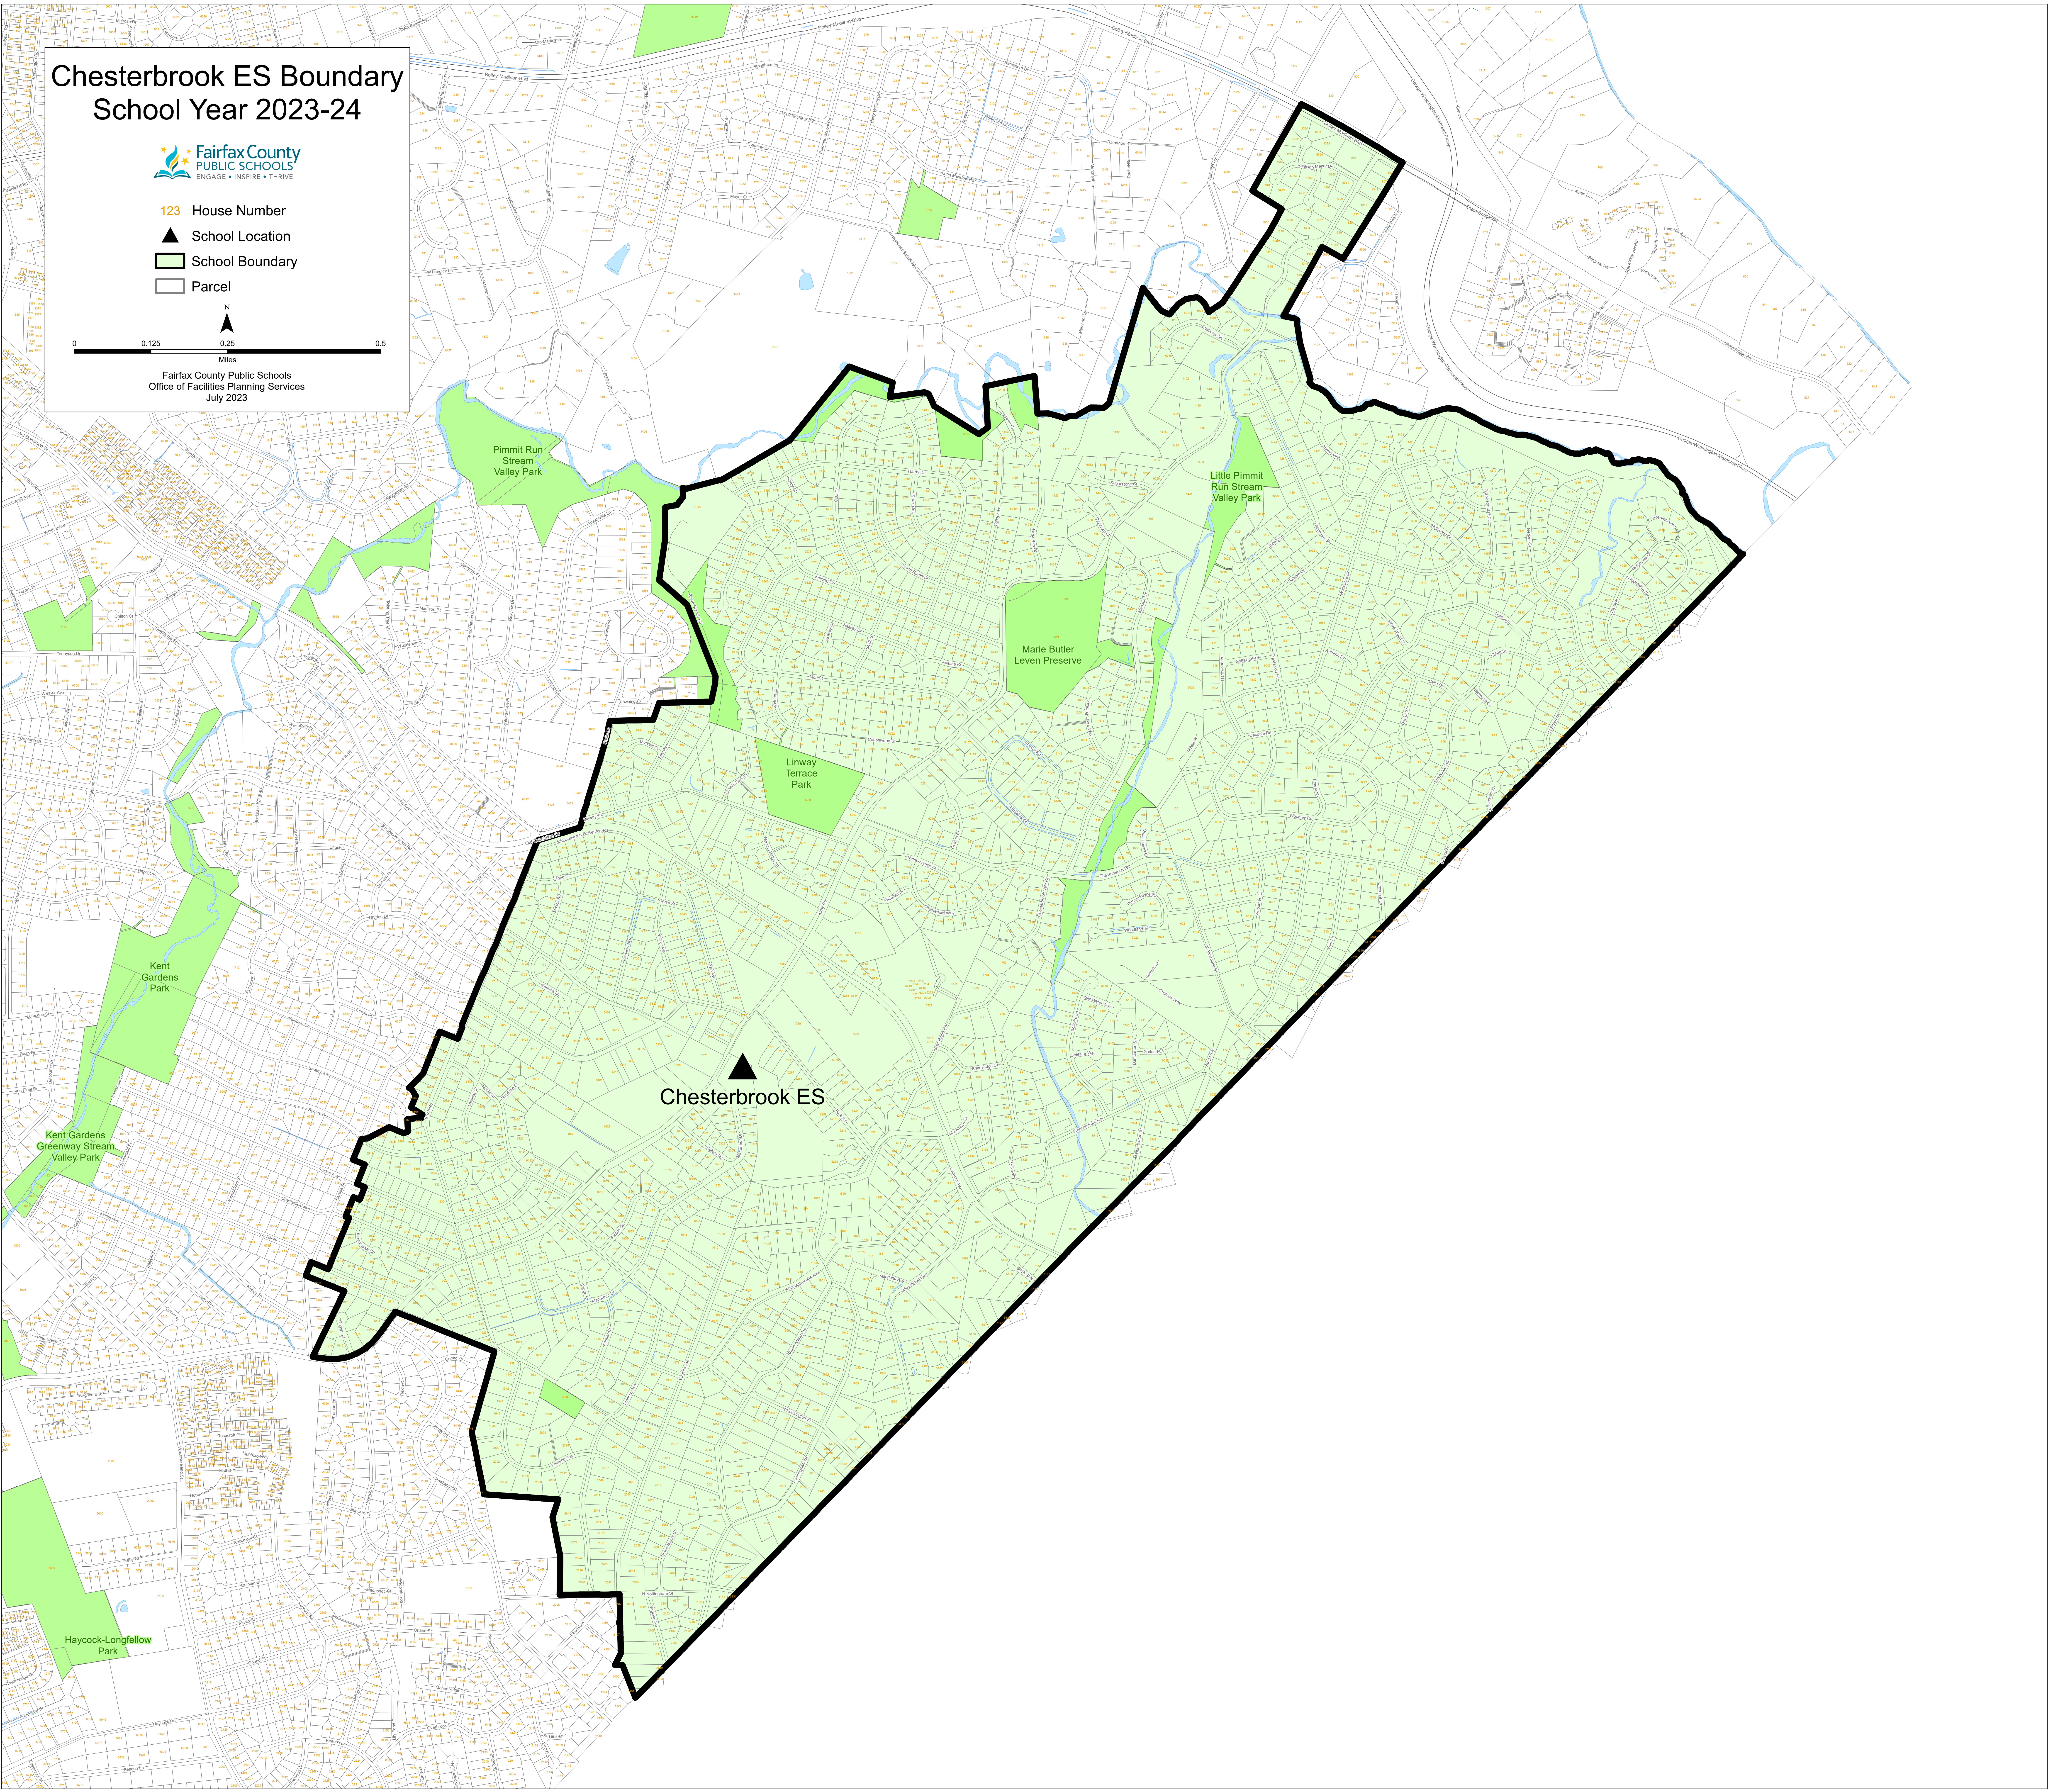

Chesterbrook ES Boundary School Year 2023-24

- 123 House Number
- ▲ School Location
- ▭ School Boundary
- ▭ Parcel

Fairfax County Public Schools
Office of Facilities Planning Services
July 2023

Pimmit Run Stream Valley Park

Little Pimmit Run Stream Valley Park

Marie Butler Leven Preserve

Linway Terrace Park

Kent Gardens Park

Chesterbrook ES

Kent Gardens Greenway Stream Valley Park

Haycock-Longfellow Park