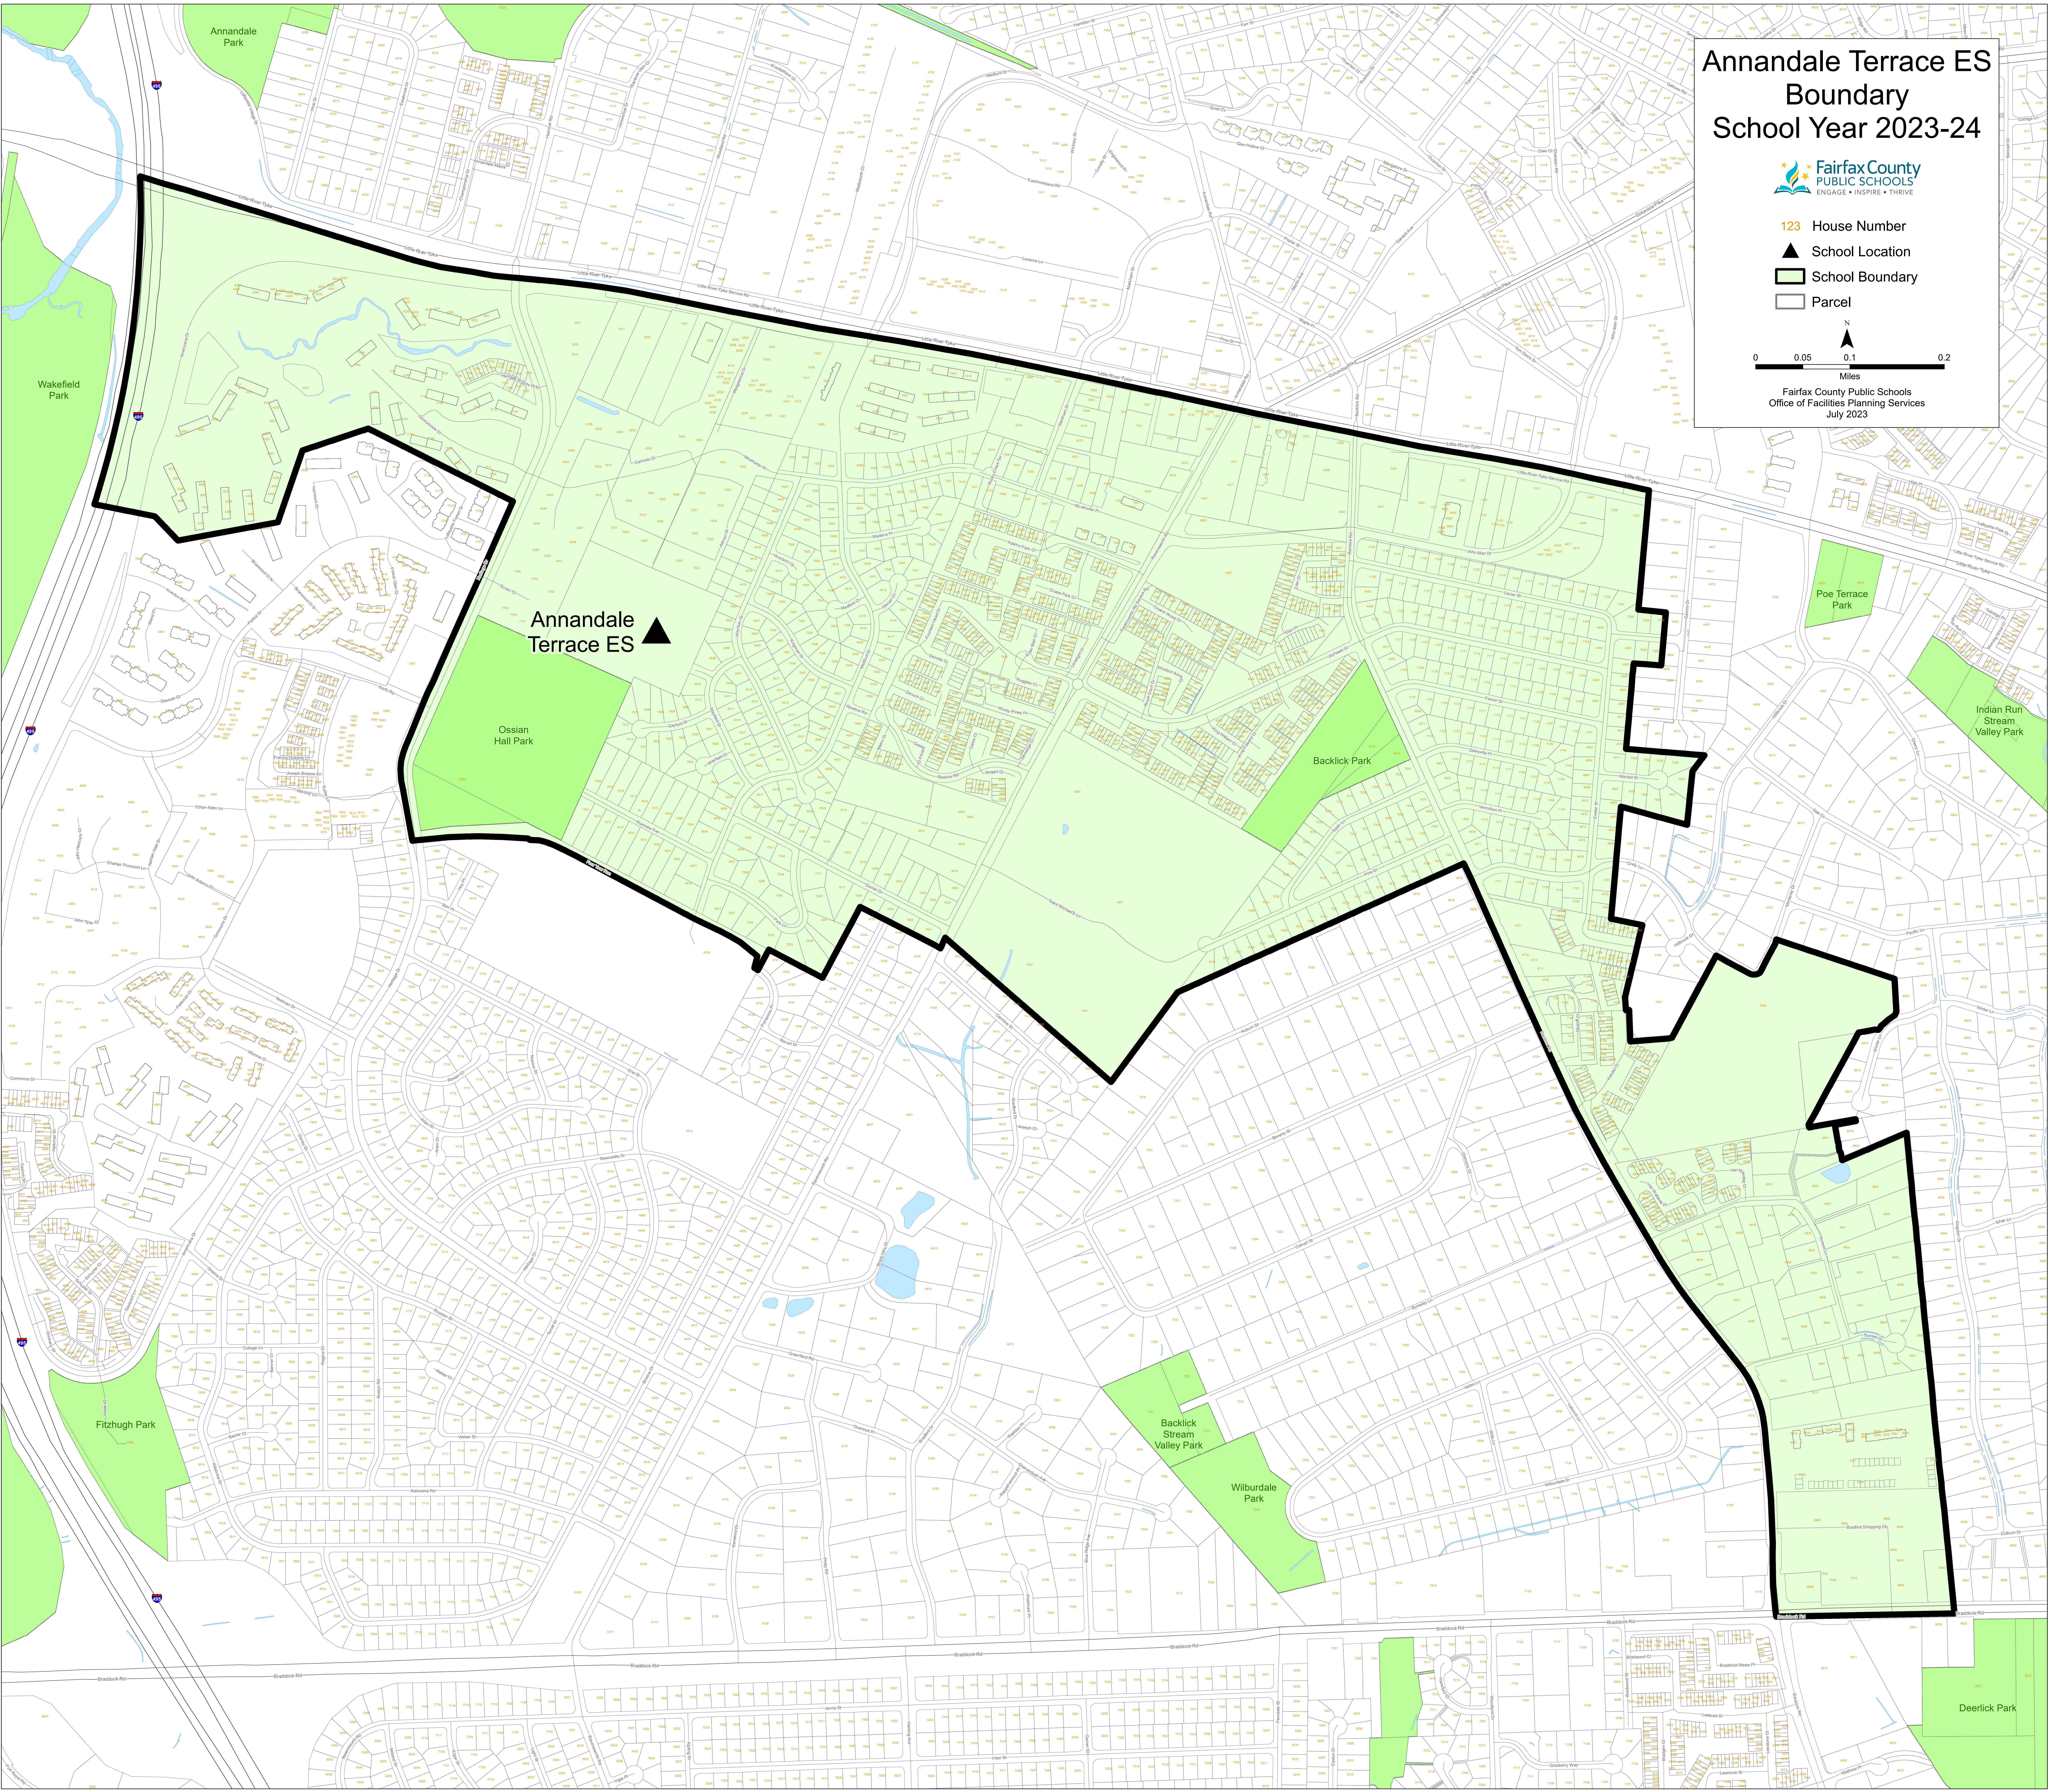

Annandale Terrace ES Boundary School Year 2023-24

- 123 House Number
- ▲ School Location
- ▭ School Boundary
- ▭ Parcel

Fairfax County Public Schools
Office of Facilities Planning Services
July 2023

Annandale Terrace ES ▲

Ossian Hall Park

Backlick Park

Poe Terrace Park

Indian Run Stream Valley Park

Fitzhugh Park

Backlick Stream Valley Park
Wilburdale Park

Deerlick Park