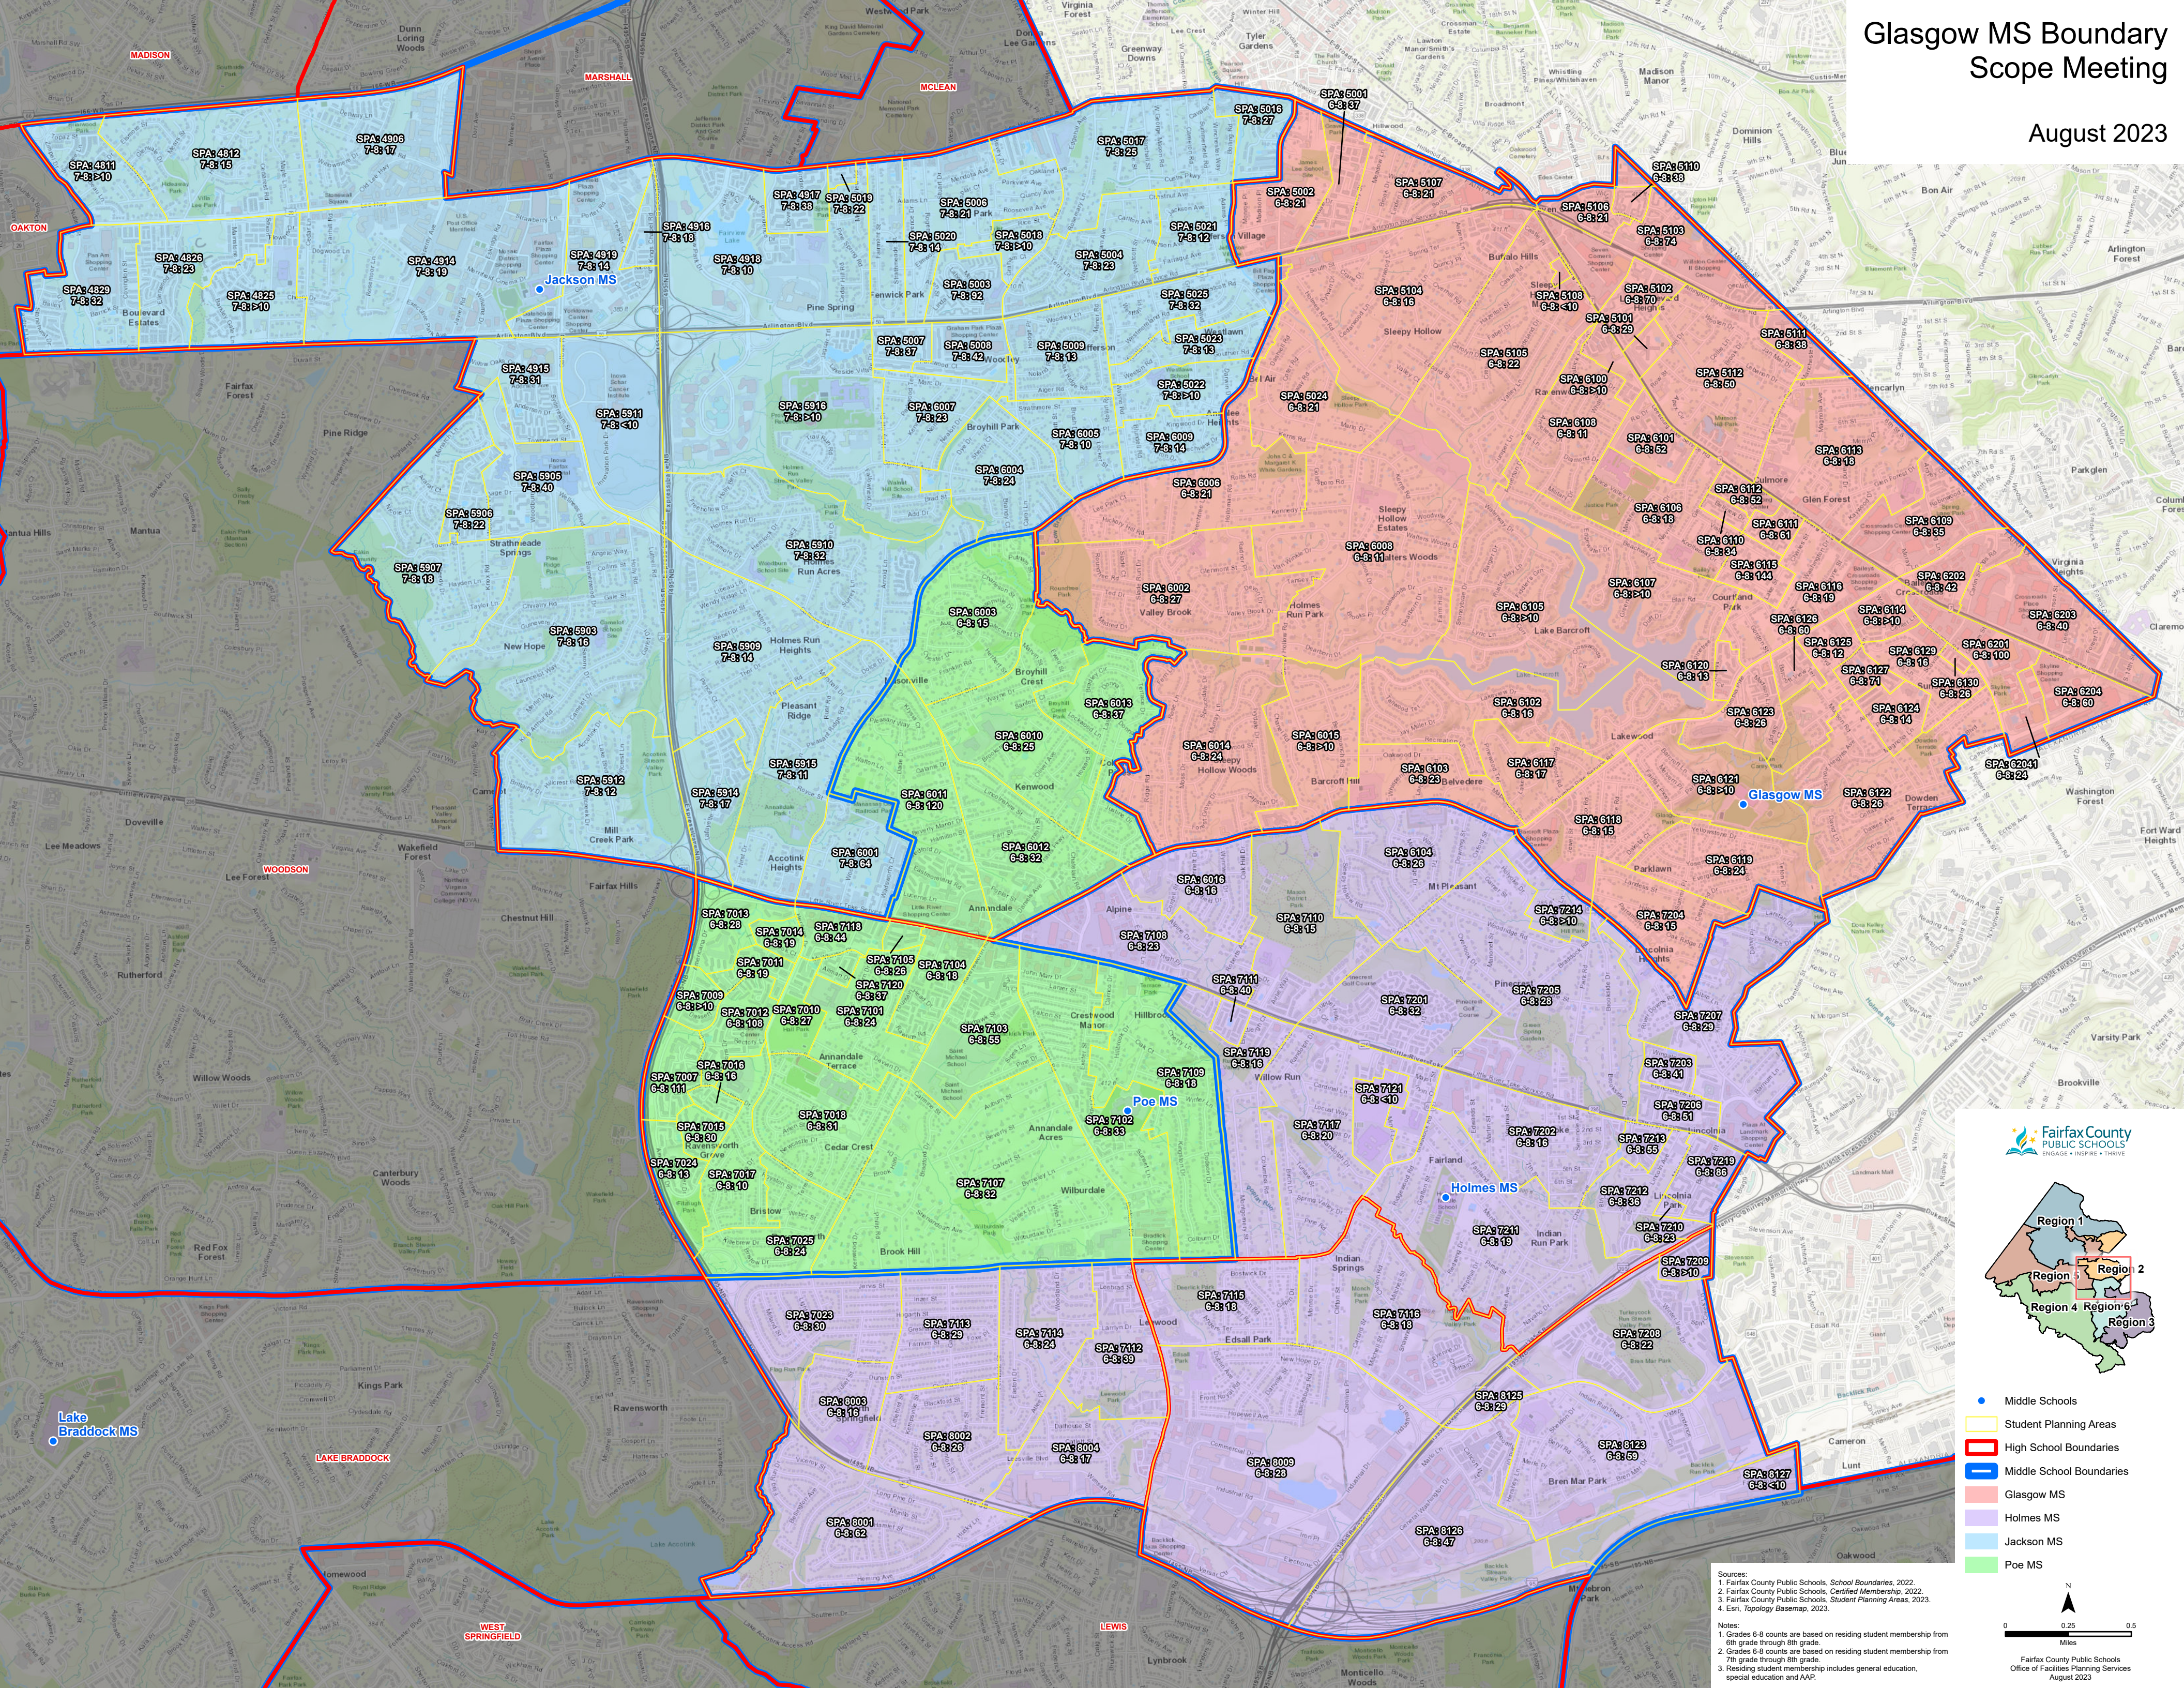

Glasgow MS Boundary Scope Meeting

August 2023

- Middle Schools
- Student Planning Areas
- High School Boundaries
- Middle School Boundaries
- Glasgow MS
- Holmes MS
- Jackson MS
- Poe MS