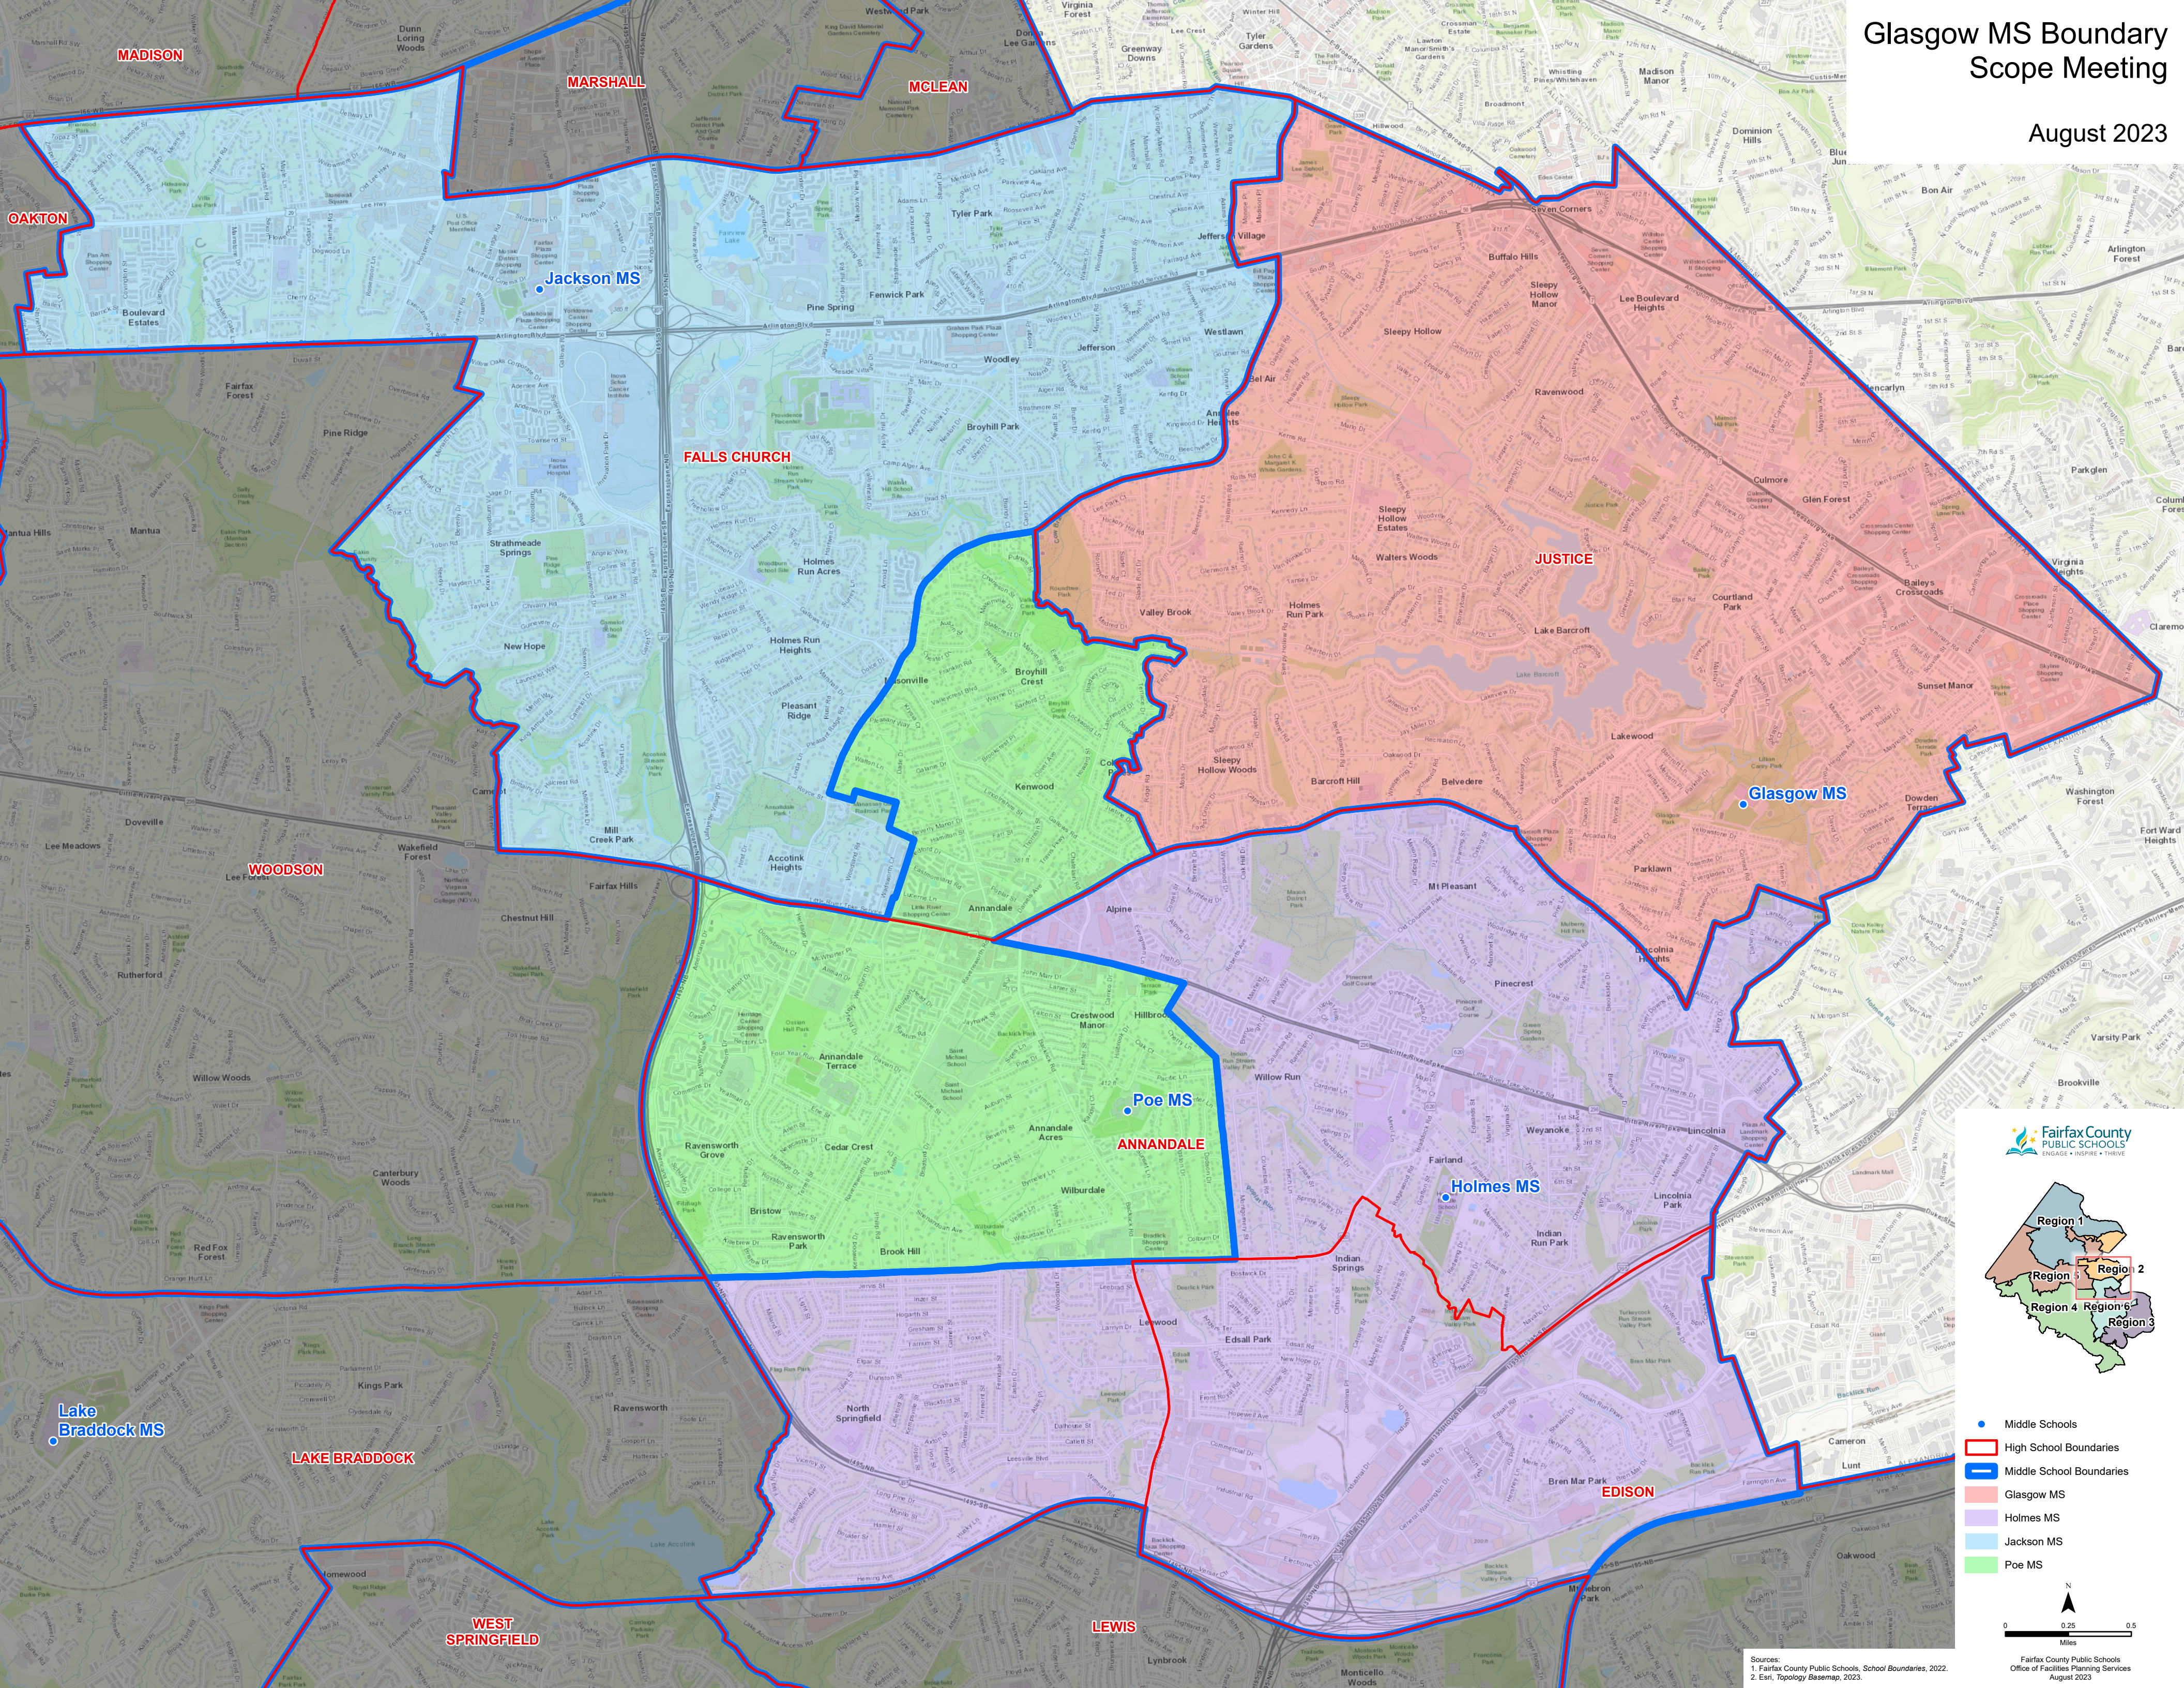

# Glasgow MS Boundary Scope Meeting

August 2023

- Middle Schools
- ▭ High School Boundaries
- ▭ Middle School Boundaries
- ▭ Glasgow MS
- ▭ Holmes MS
- ▭ Jackson MS
- ▭ Poe MS

Sources:  
1. Fairfax County Public Schools, School Boundaries, 2022.  
2. Esri, Topology Basemap, 2023.

Fairfax County Public Schools  
Office of Facilities Planning Services  
August 2023

# Glasgow MS Boundary Scope Meeting

August 2023

- Middle Schools
- Student Planning Areas
- High School Boundaries
- Middle School Boundaries
- Glasgow MS
- Holmes MS
- Jackson MS
- Poe MS

Sources:  
 1. Fairfax County Public Schools, School Boundaries, 2022.  
 2. Fairfax County Public Schools, Certified Membership, 2022.  
 3. Fairfax County Public Schools, Student Planning Areas, 2023.  
 4. Esri, Topology Basemap, 2023.