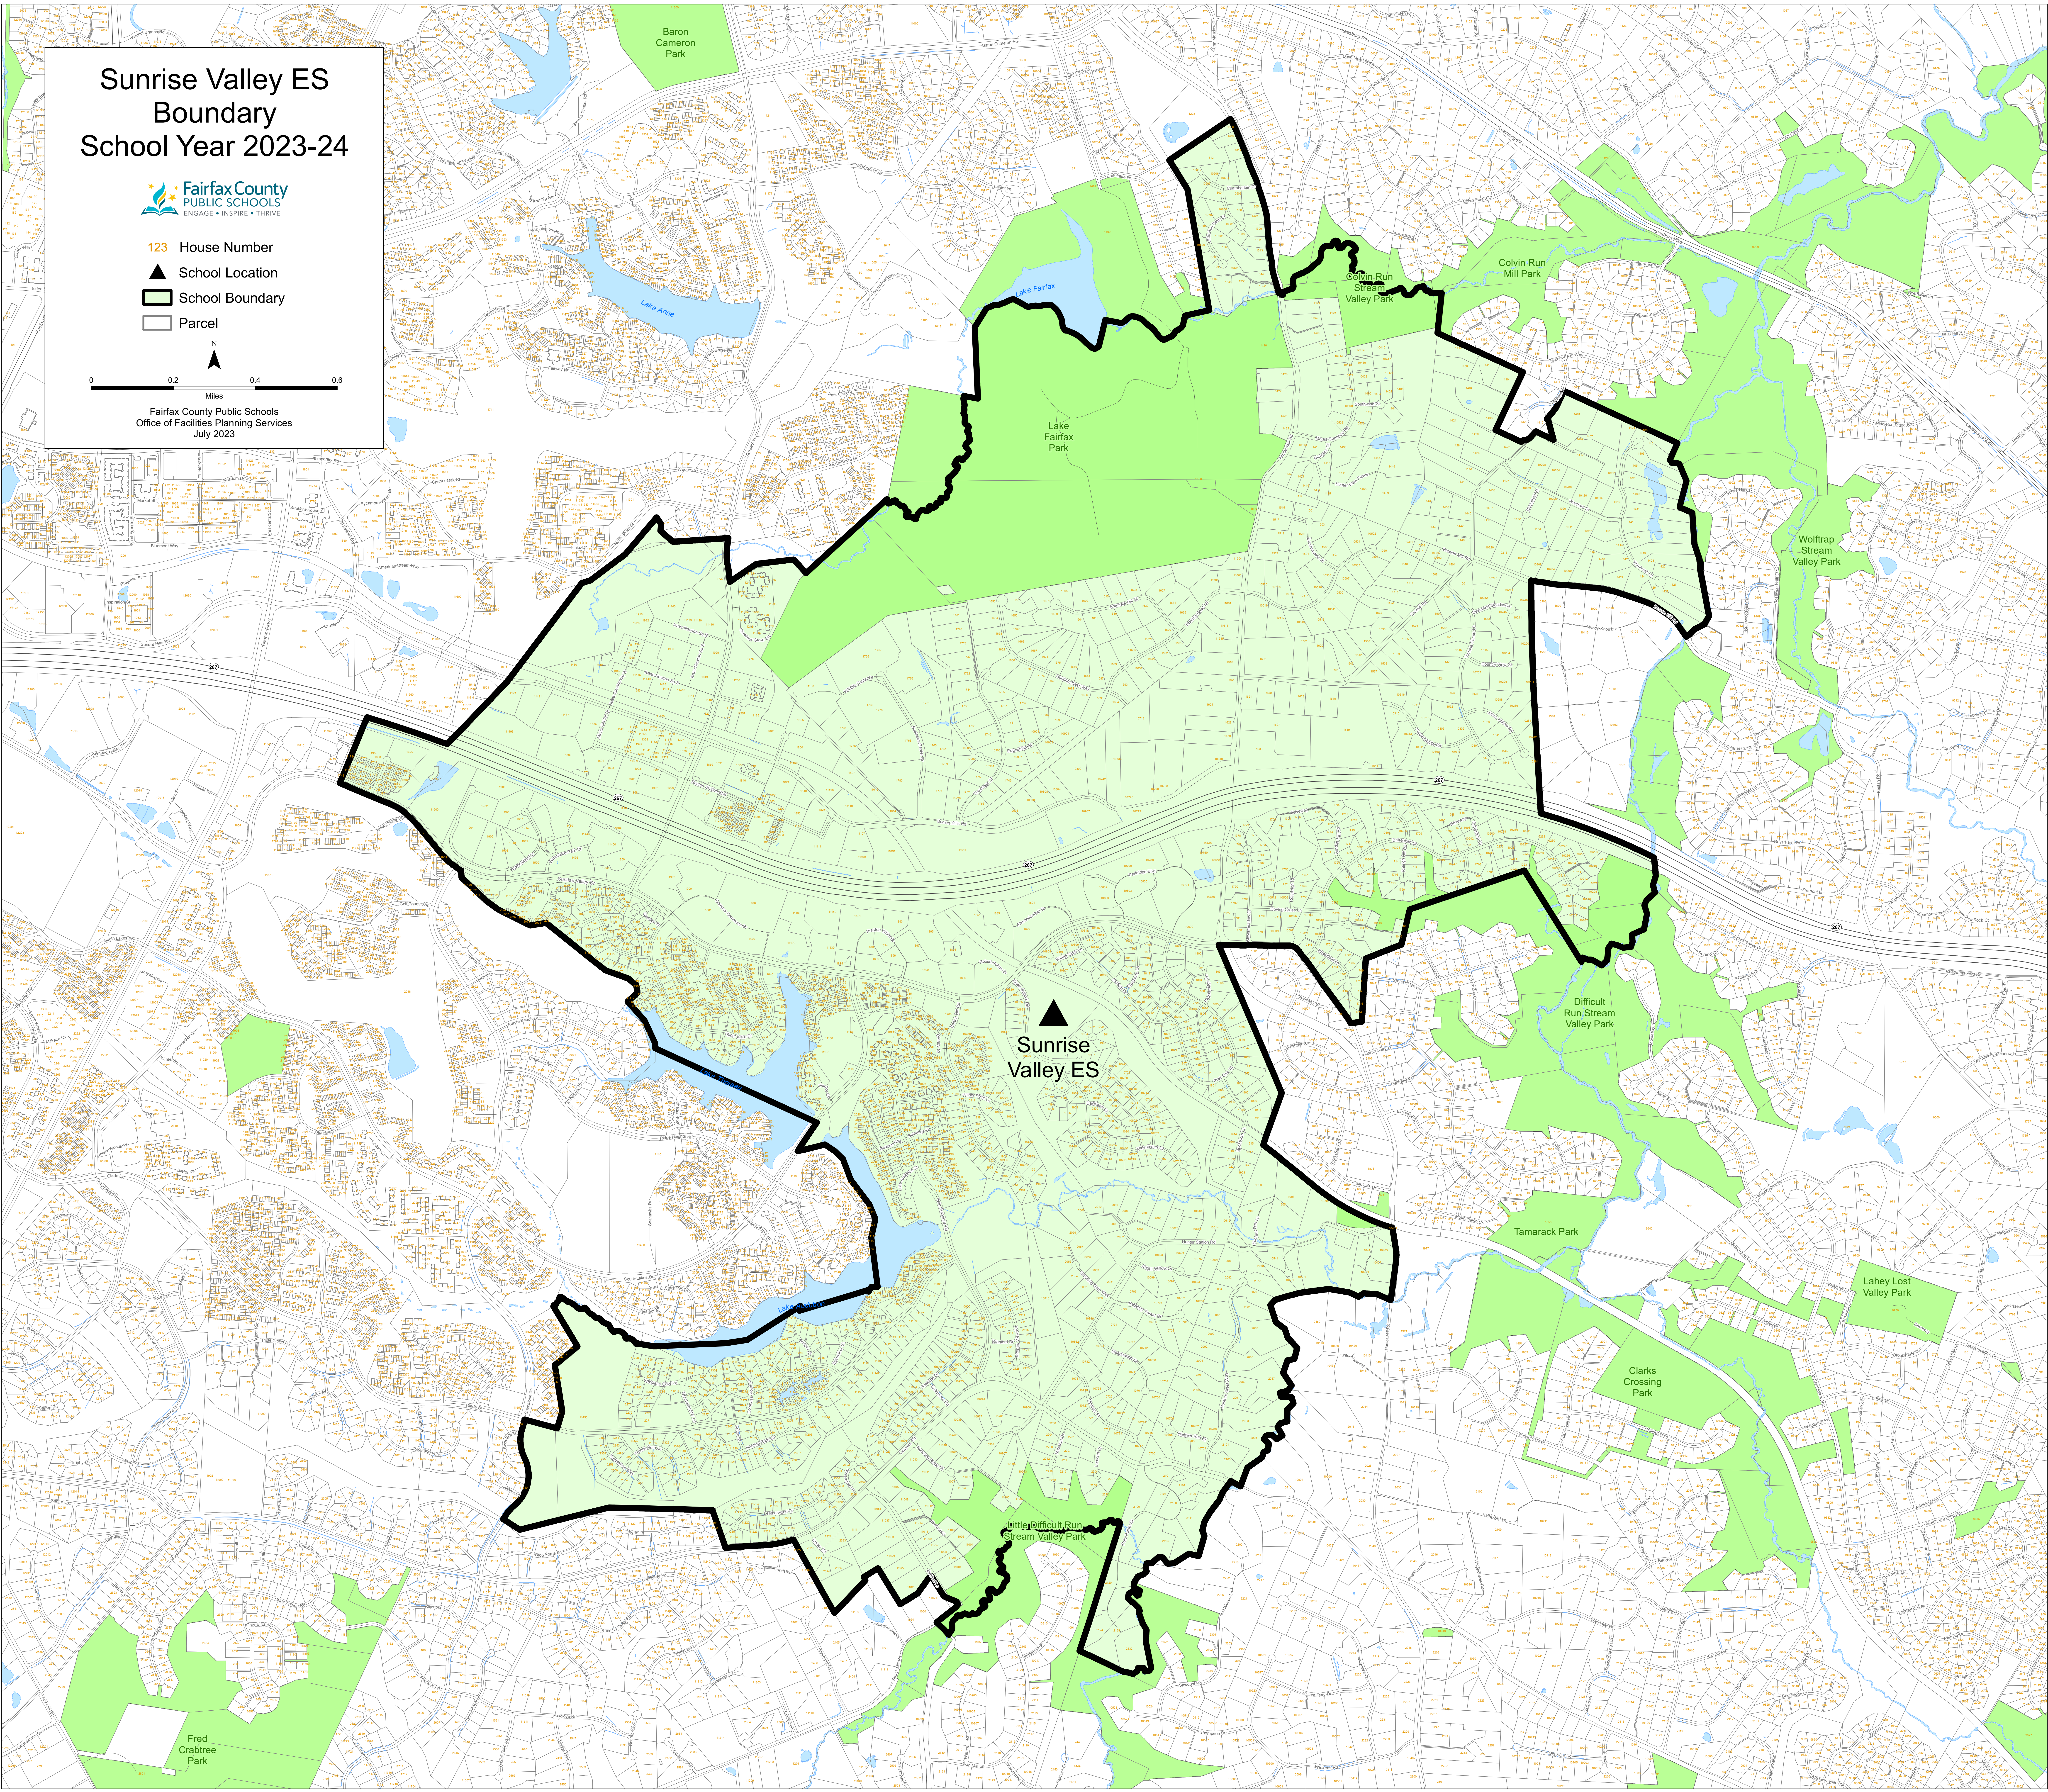

Sunrise Valley ES Boundary School Year 2023-24

- 123 House Number
- ▲ School Location
- ▭ School Boundary
- ▭ Parcel

Fairfax County Public Schools
Office of Facilities Planning Services
July 2023

▲
Sunrise
Valley ES

Baron
Cameron
Park

Lake
Anne

Lake
Fairfax

Lake
Fairfax
Park

Colvin
Run
Stream
Valley
Park

Colvin
Run
Mill
Park

Wolftrap
Stream
Valley
Park

Difficult
Run
Stream
Valley
Park

Tamarack
Park

Lahey
Lost
Valley
Park

Clarks
Crossing
Park

Little
Difficult
Run
Stream
Valley
Park

Fred
Crabtree
Park