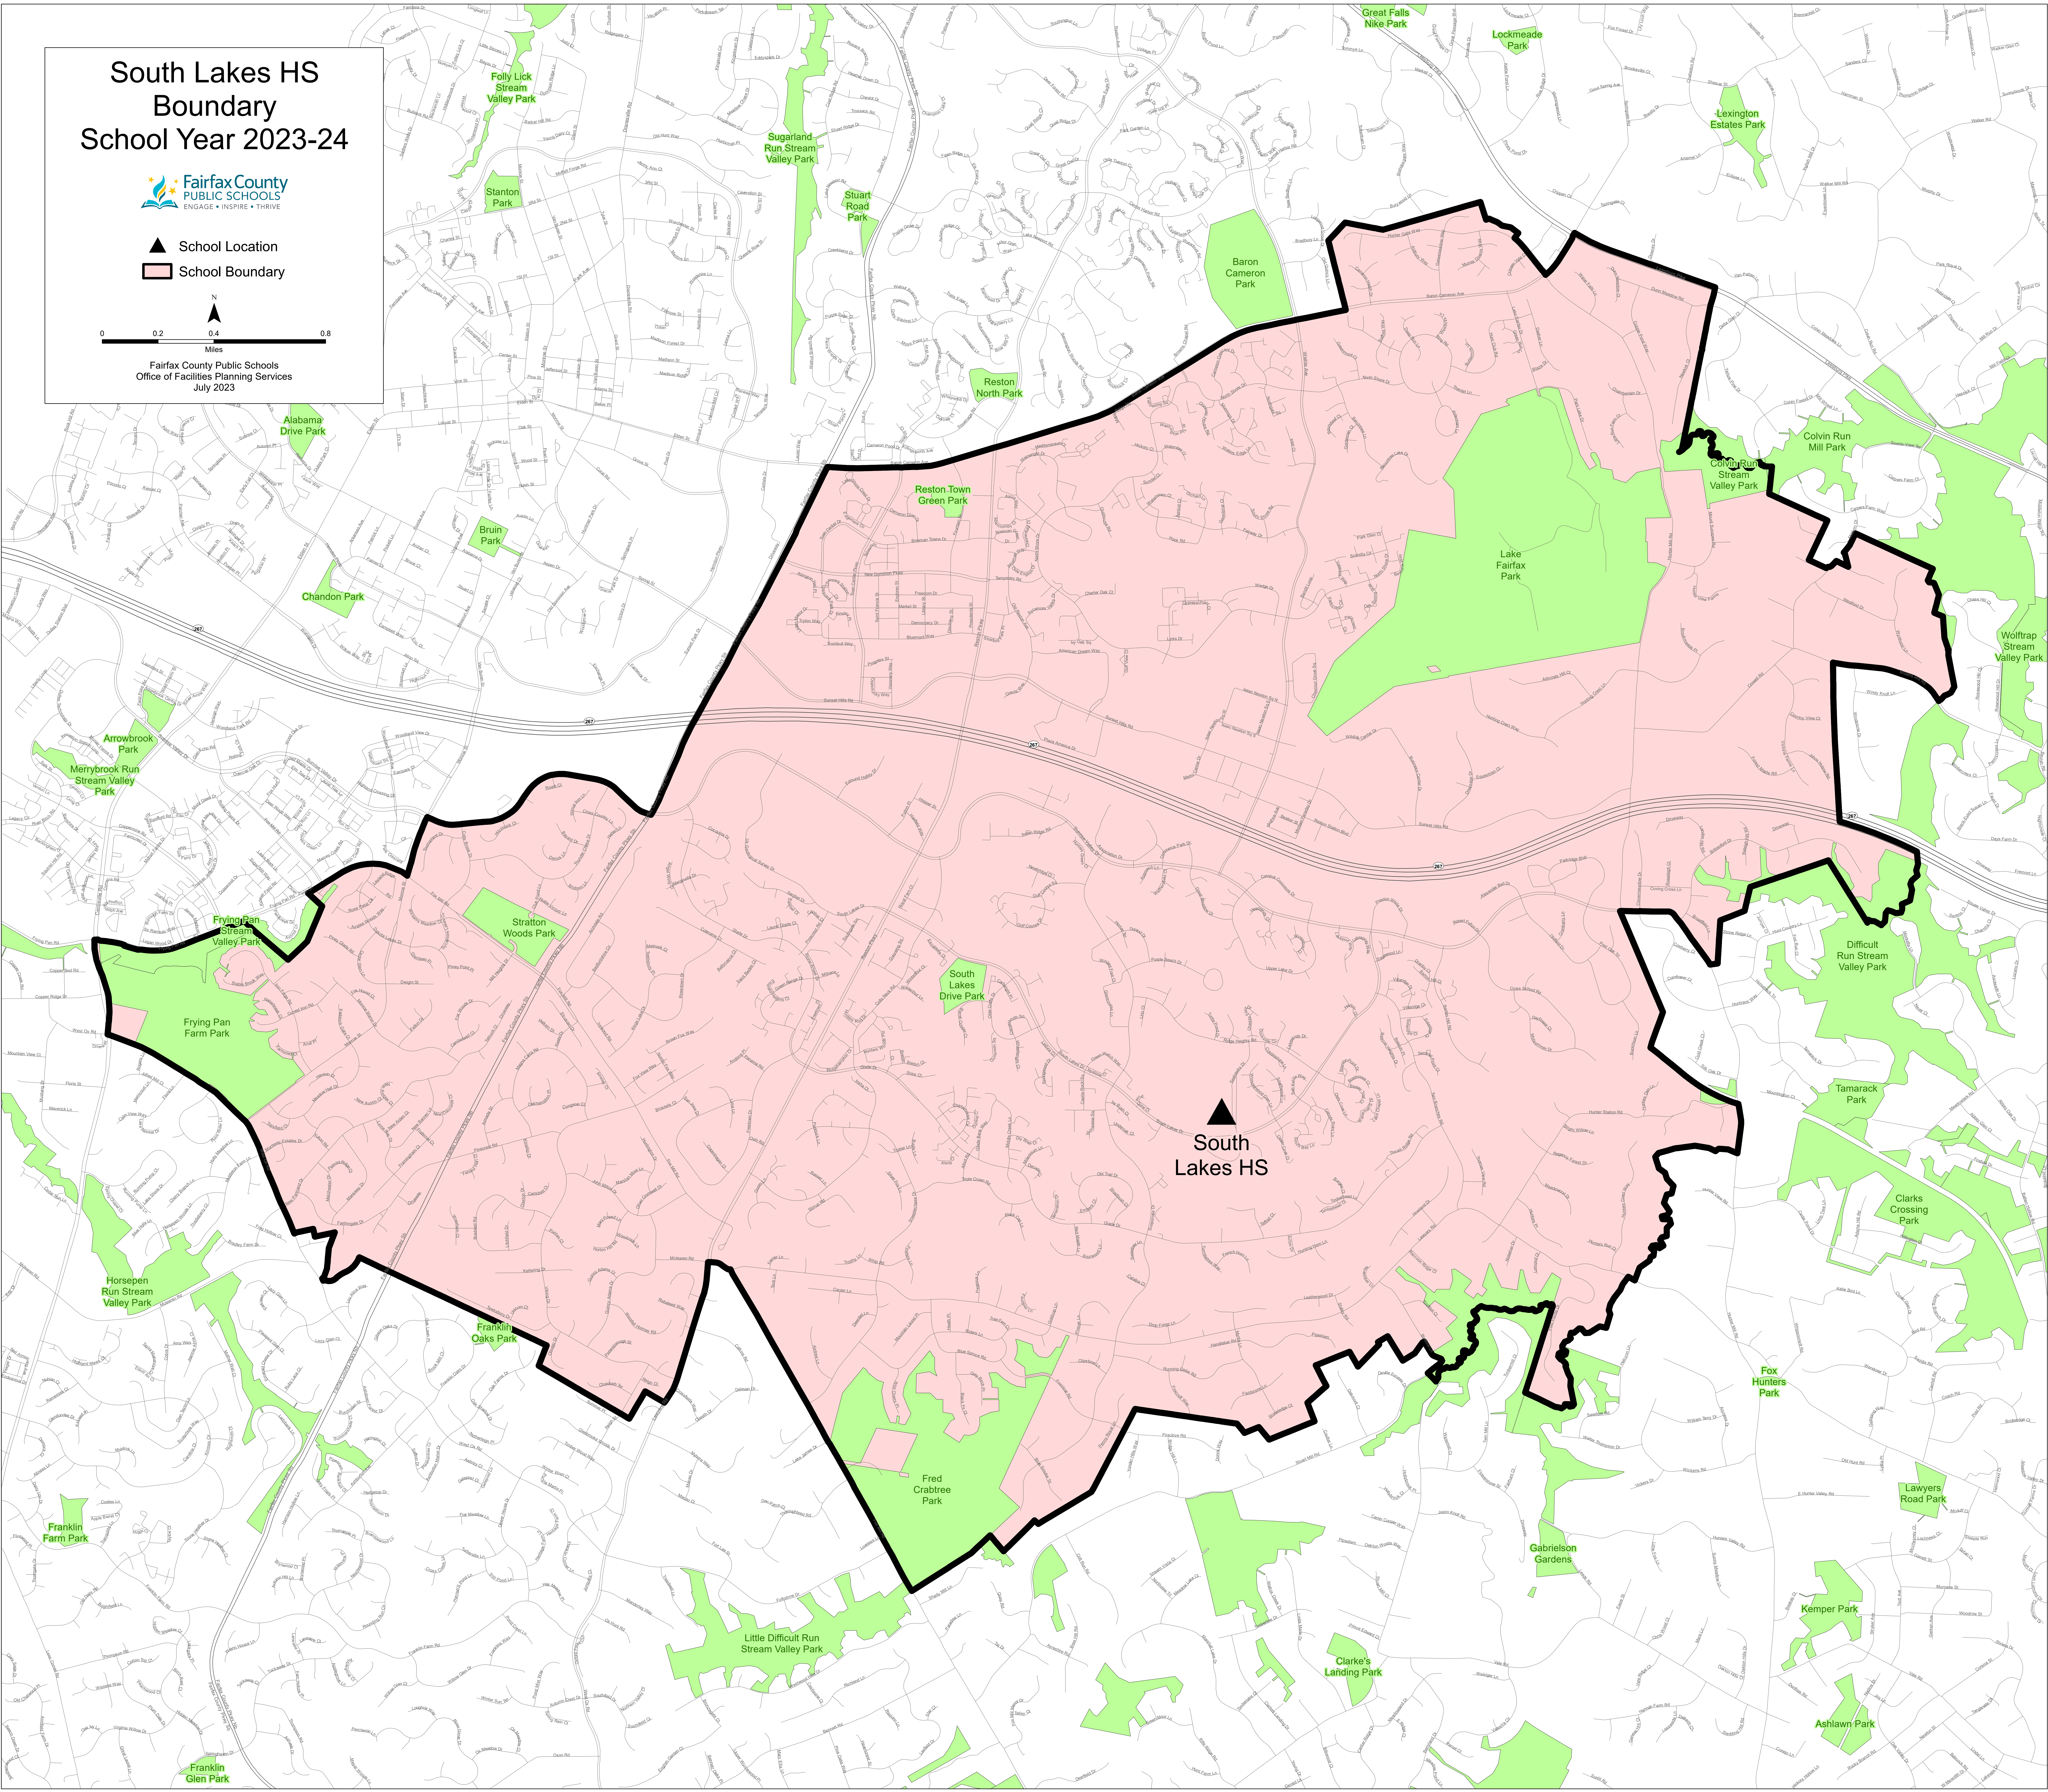

South Lakes HS Boundary School Year 2023-24

- ▲ School Location
- ▭ School Boundary

Fairfax County Public Schools
Office of Facilities Planning Services
July 2023

Folly Lick Stream Valley Park

Stanton Park

Sugarland Run Stream Valley Park

Stuart Road Park

Baron Cameron Park

Reston North Park

Reston Town Green Park

Bruin Park

Chandon Park

Alabama Drive Park

Arrowbrook Park

Merrybrook Run Stream Valley Park

Frying Pan Stream Valley Park

Stratton Woods Park

South Lakes Drive Park

Frying Pan Farm Park

Colvin Run Mill Park

Colvin Run Stream Valley Park

Lake Fairfax Park

Wolftrap Stream Valley Park

Difficult Run Stream Valley Park

Tamarack Park

Clarks Crossing Park

Horsepen Run Stream Valley Park

Franklin Oaks Park

Fred Crabtree Park