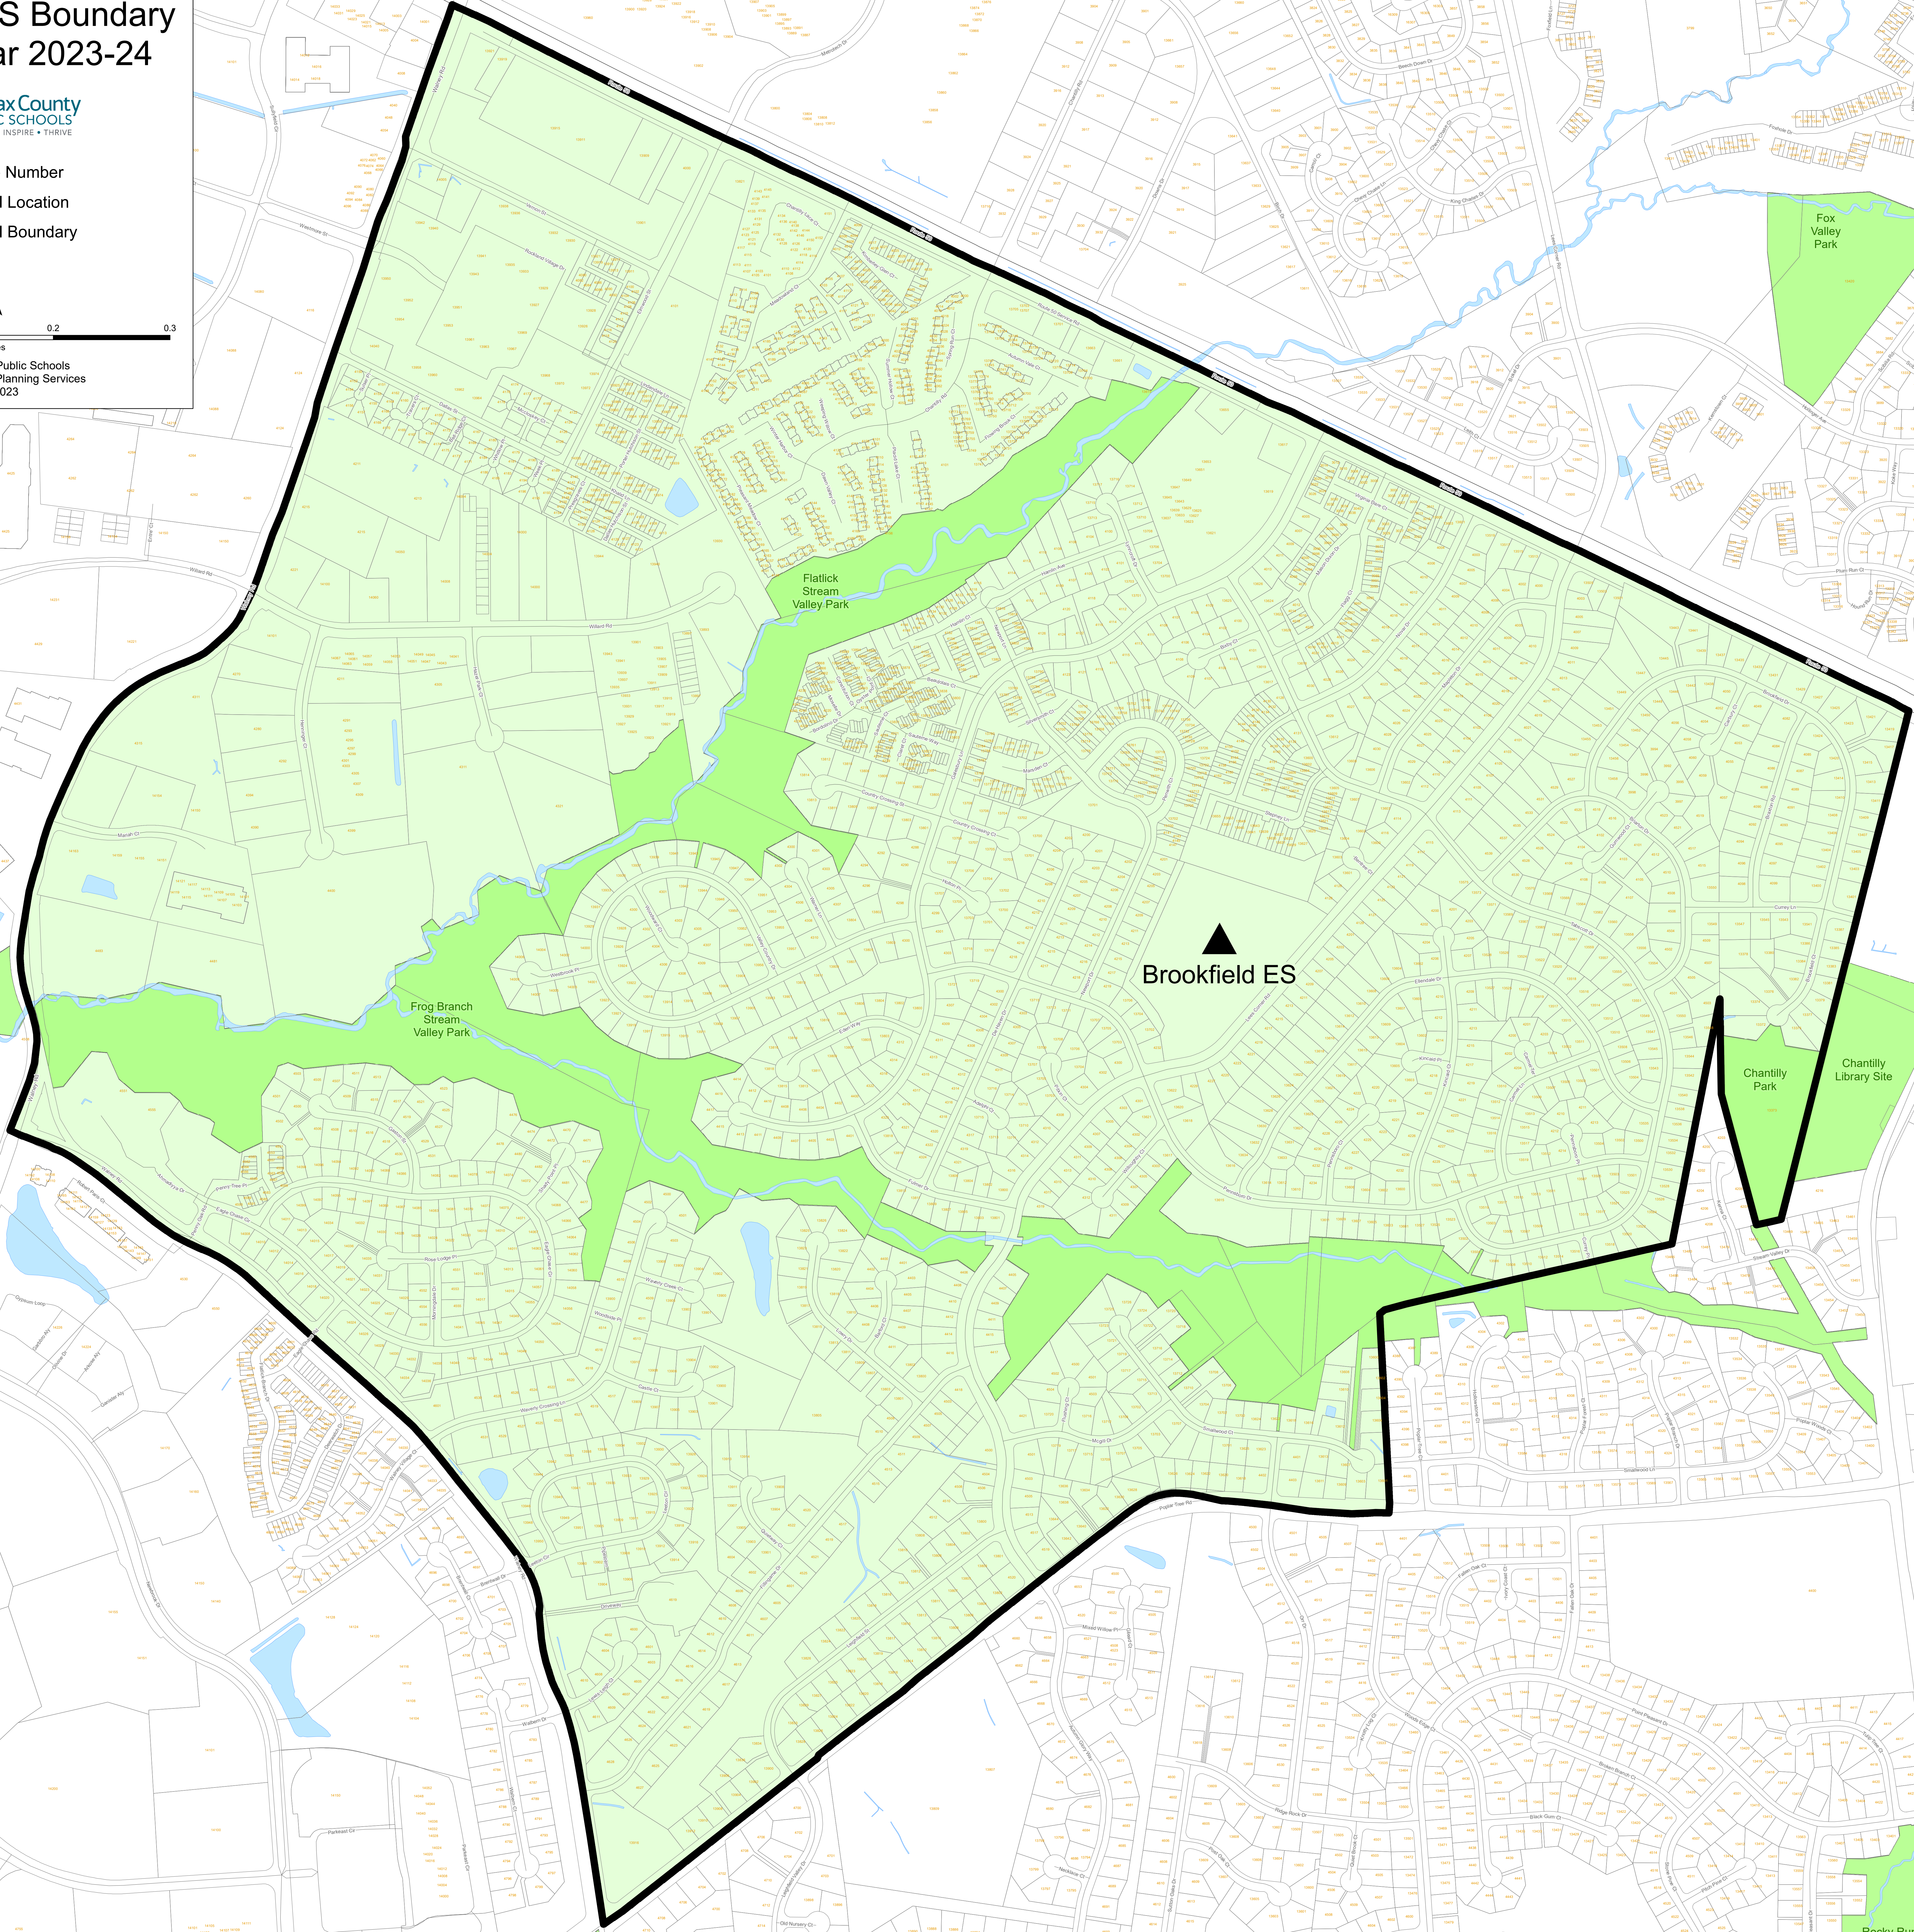

Brookfield ES Boundary School Year 2023-24

- 123 House Number
- School Location
- School Boundary
- Parcel

0 0.1 0.2 0.3
Miles

Fairfax County Public Schools
Office of Facilities Planning Services
July 2023

Ellenor C
Lawrence Park

Rocky Run
Stream
Valley Park