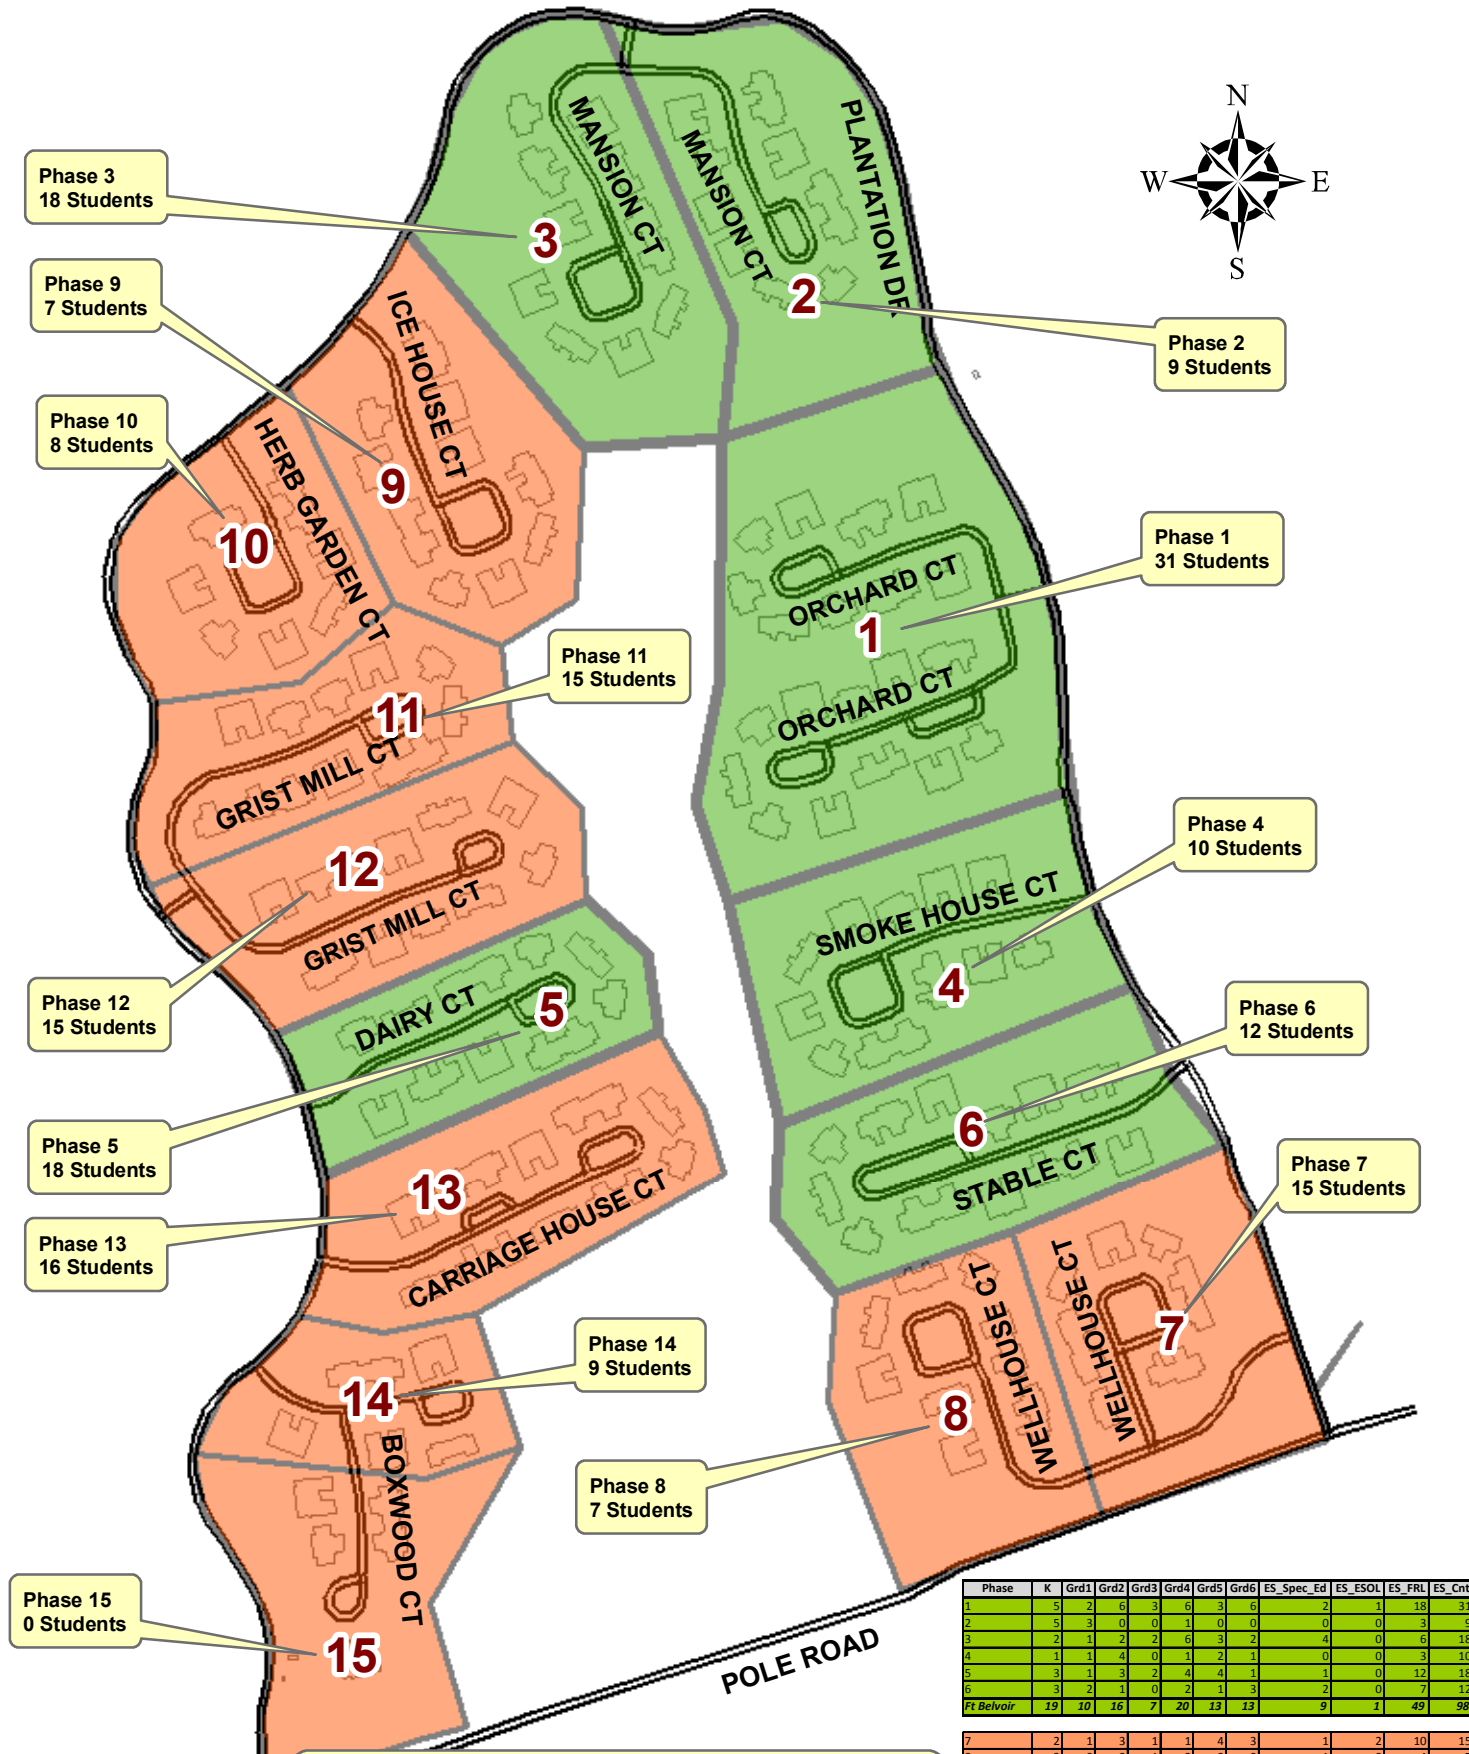

Fort Belvoir ES - Woodlawn Village Renovation and Grandfathering as Adopted 6/25/2009

Phase 3
18 Students

Phase 9
7 Students

Phase 10
8 Students

Phase 2
9 Students

Phase 1
31 Students

Phase 11
15 Students

Phase 4
10 Students

Phase 12
15 Students

Phase 6
12 Students

Phase 5
18 Students

Phase 7
15 Students

Phase 13
16 Students

Phase 14
9 Students

Phase 15
0 Students

Phase 8
7 Students

Grandfathering
 Green Phases 1-6 to Fort Belvoir ES in 2009-2010
 Red Phases 7-15 to Woodlawn ES
 All Phases go to Woodlawn ES in 2010-2011

Phase	K	Grd1	Grd2	Grd3	Grd4	Grd5	Grd6	ES_Spec_Ed	ES_ESOL	ES_FRL	ES_Cnt
1	5	2	6	3	6	3	6	2	1	18	31
2	5	3	0	0	1	0	0	0	0	3	9
3	2	1	2	2	6	3	2	4	0	6	18
4	1	1	4	0	1	2	1	0	0	3	10
5	3	1	3	2	4	4	1	1	0	12	18
6	3	2	1	0	2	1	3	2	0	7	12
Fort Belvoir	19	10	16	7	20	13	13	9	1	49	98

7	2	1	3	1	1	4	3	1	2	10	15
8	3	0	0	1	3	0	0	1	0	4	7
9	0	1	0	2	1	2	1	2	0	3	7
10	2	1	1	0	1	2	1	0	1	5	8
11	1	3	3	2	1	3	2	2	2	13	15
12	3	1	4	3	3	0	1	0	0	9	15
13	3	5	0	2	1	3	2	1	0	8	16
14	1	1	2	0	2	1	2	3	0	5	9
15	0	0	0	0	0	0	0	0	0	0	0
Woodlawn	15	13	13	11	13	15	12	10	5	57	92