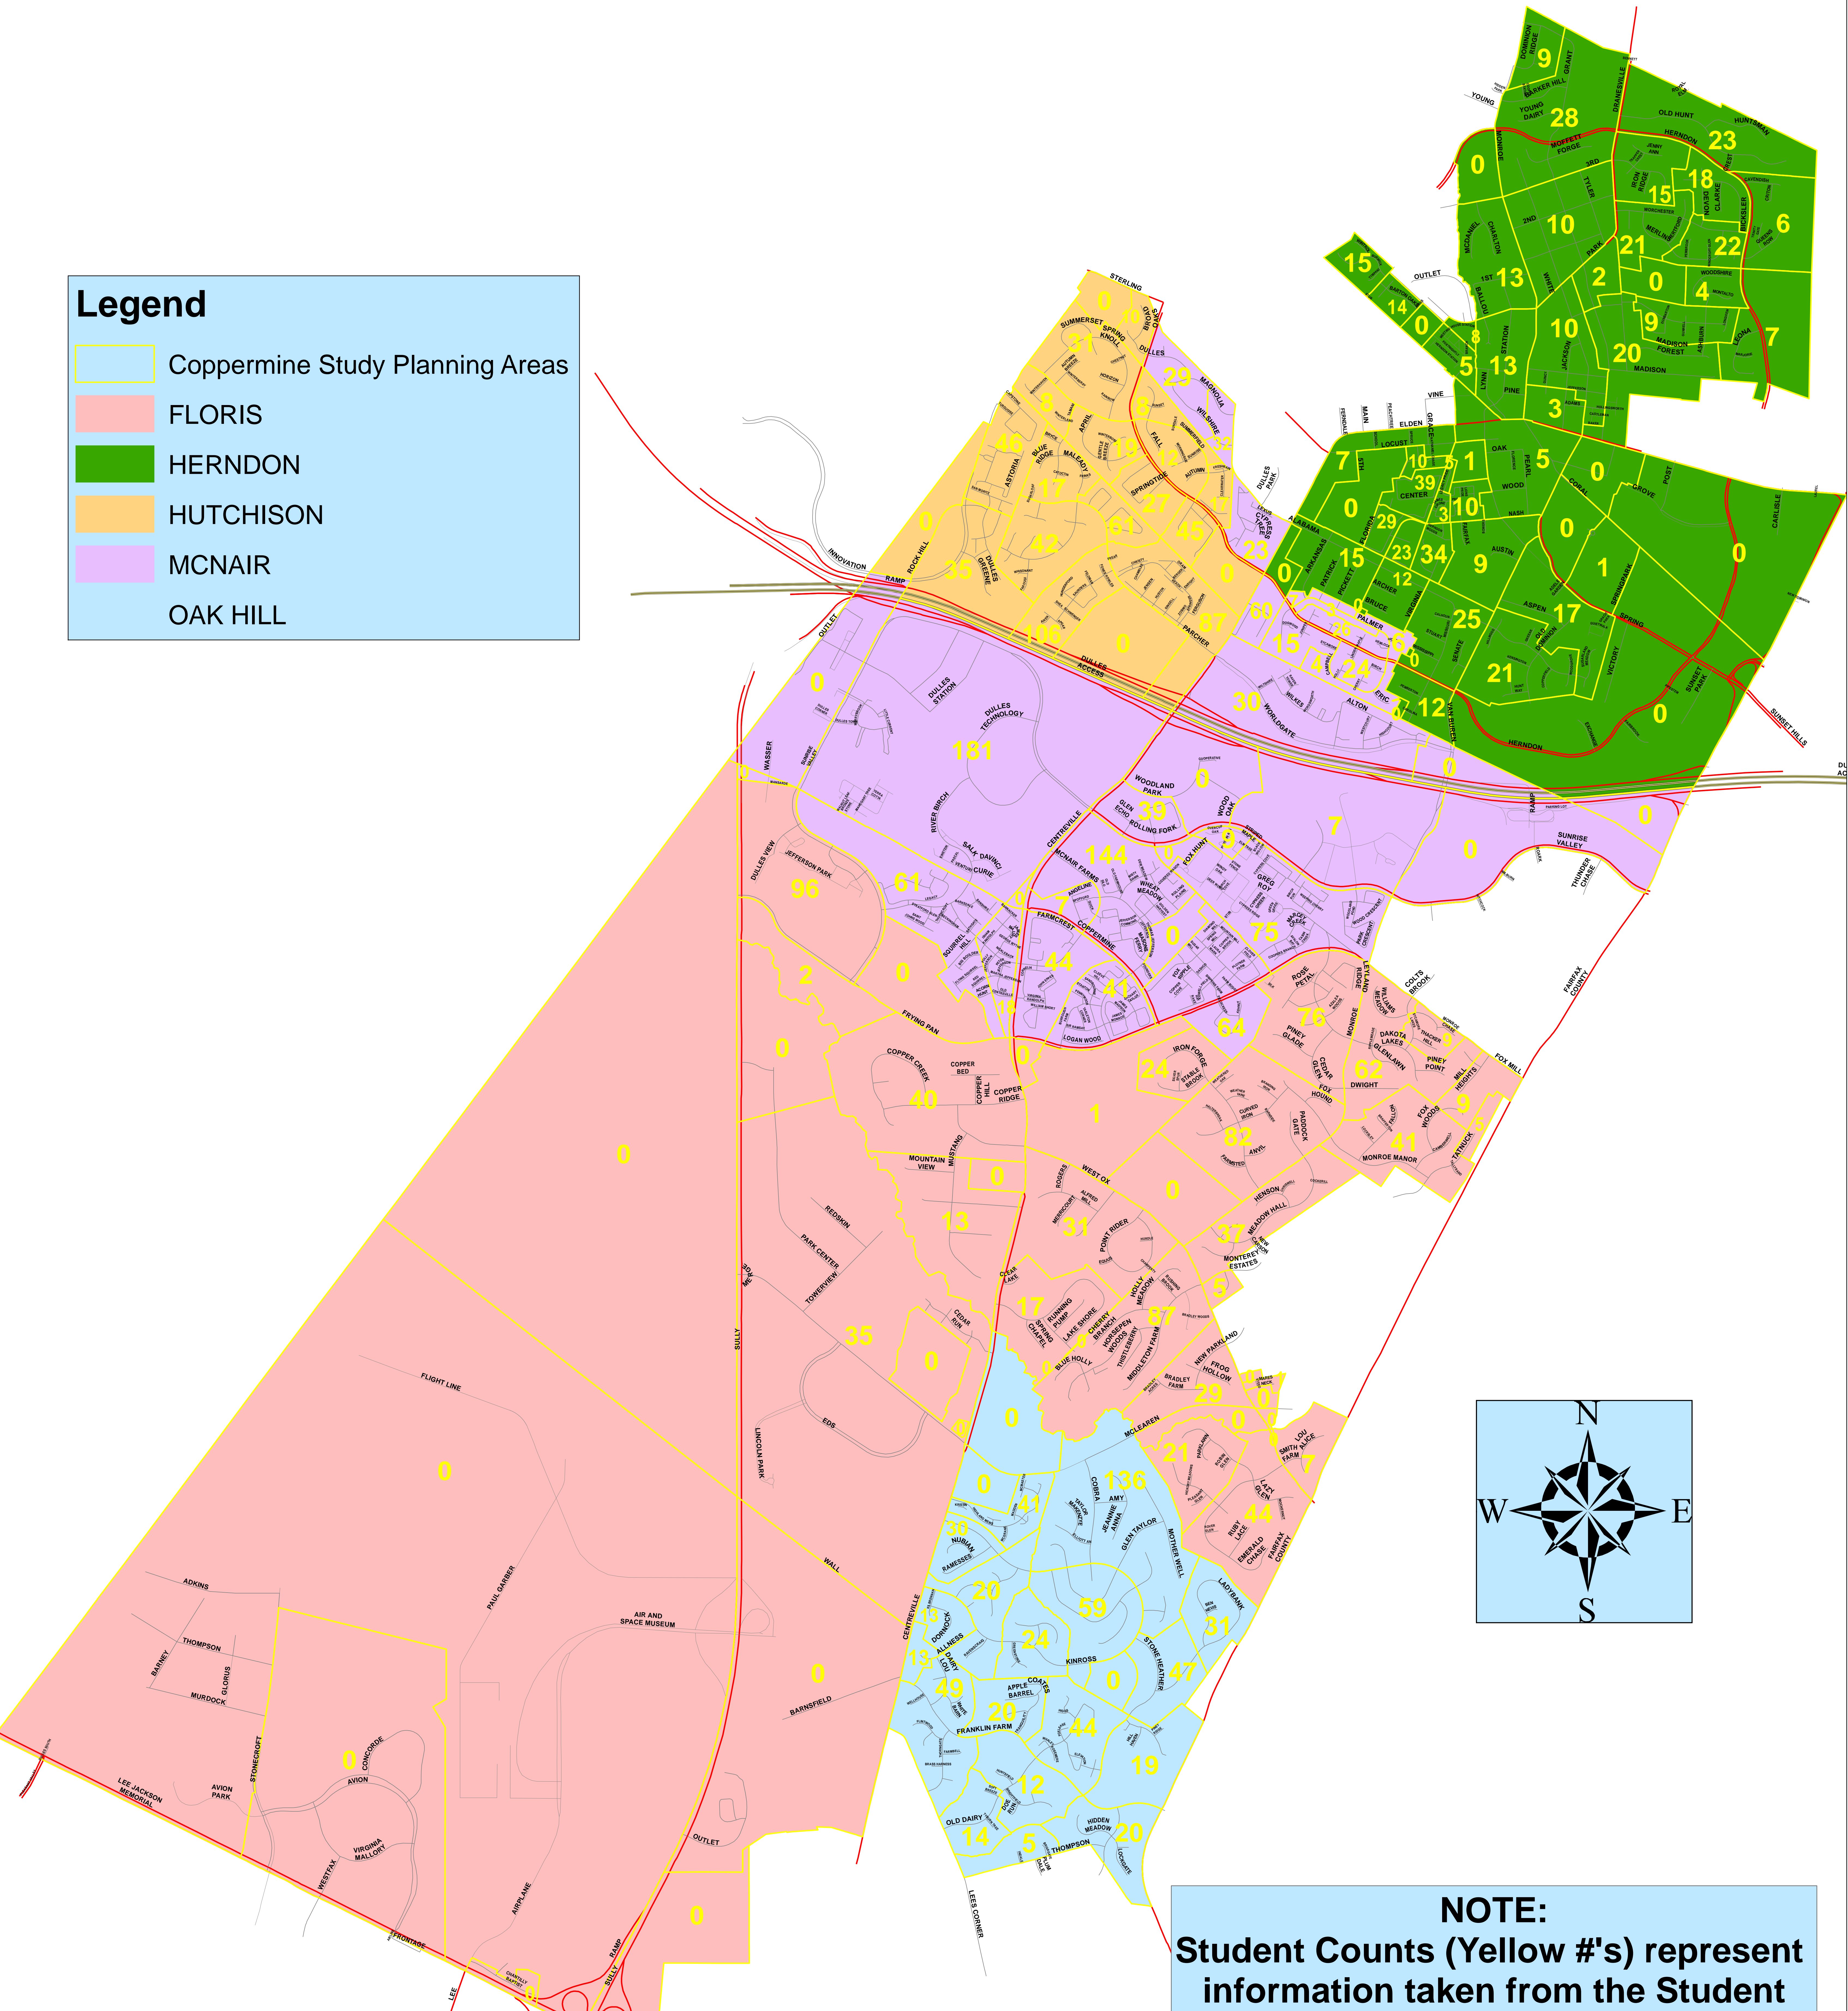

Coppermine Boundary Study Map

Planning Areas

11/13/2008

Legend

- Coppermine Study Planning Areas
- FLORIS
- HERNDON
- HUTCHISON
- MCNAIR
- OAK HILL

NOTE:
 Student Counts (Yellow #'s) represent information taken from the Student Information System (SASI-XP) as of September 30th 2008