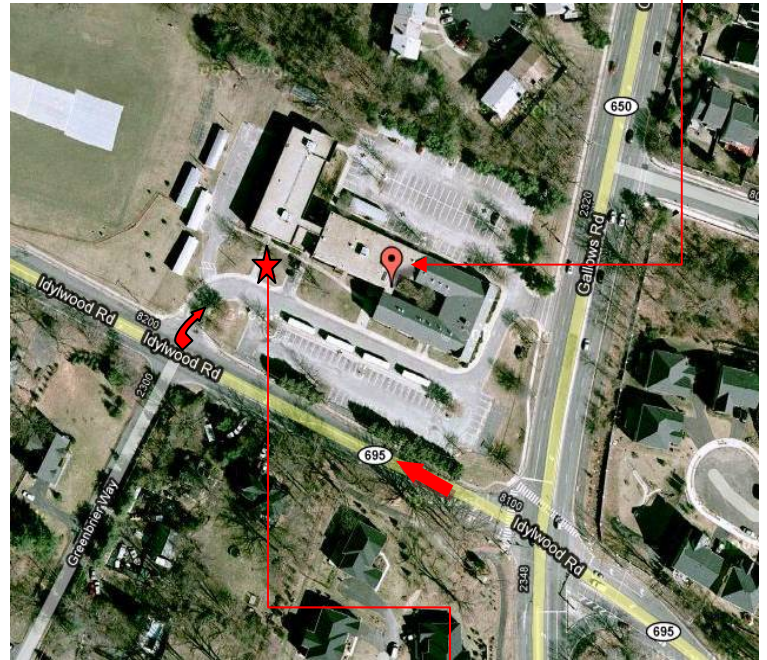

* We are approximately 2 miles from Tyson's Corner with easy access from I-495 and I-66.

Dunn Loring Center/School *for Parent Services* is a brick building on the corner of Gallows Road and Idylwood Road. 2334 Gallows Rd, Dunn Loring, VA 22027

For Internet or GPS users:

- From Gallows Road, turn onto Idylwood Road at the light. (See directions on the back)

For Metro rail or bus riders:

- Dunn Loring Center is .9 miles from the Dunn Loring Metrorail Station (Orange Line).
- If you are walking from the Metro Station turn left onto the sidewalk on Gallows Road.
- There is a Metro Bus stop, on Gallows Road, in front of the Dunn Loring Center.

Turn **SLIGHT RIGHT** onto **IDYLWOOD ROAD**; then **LEFT** into Dunn Loring Center parking lot.

Enter through **DOOR #2 only** on the **IDYLWOOD ROAD** side of the building.

From Dulles Toll Road:

Take the **VA-7 E/LEESBURG PIKE EXIT 16A** towards Tyson's Corner;

Enter through **DOOR #2 only** on the **IDYLWOOD ROAD** side of the building.

Please note; the miles listed on the directions are approximate.