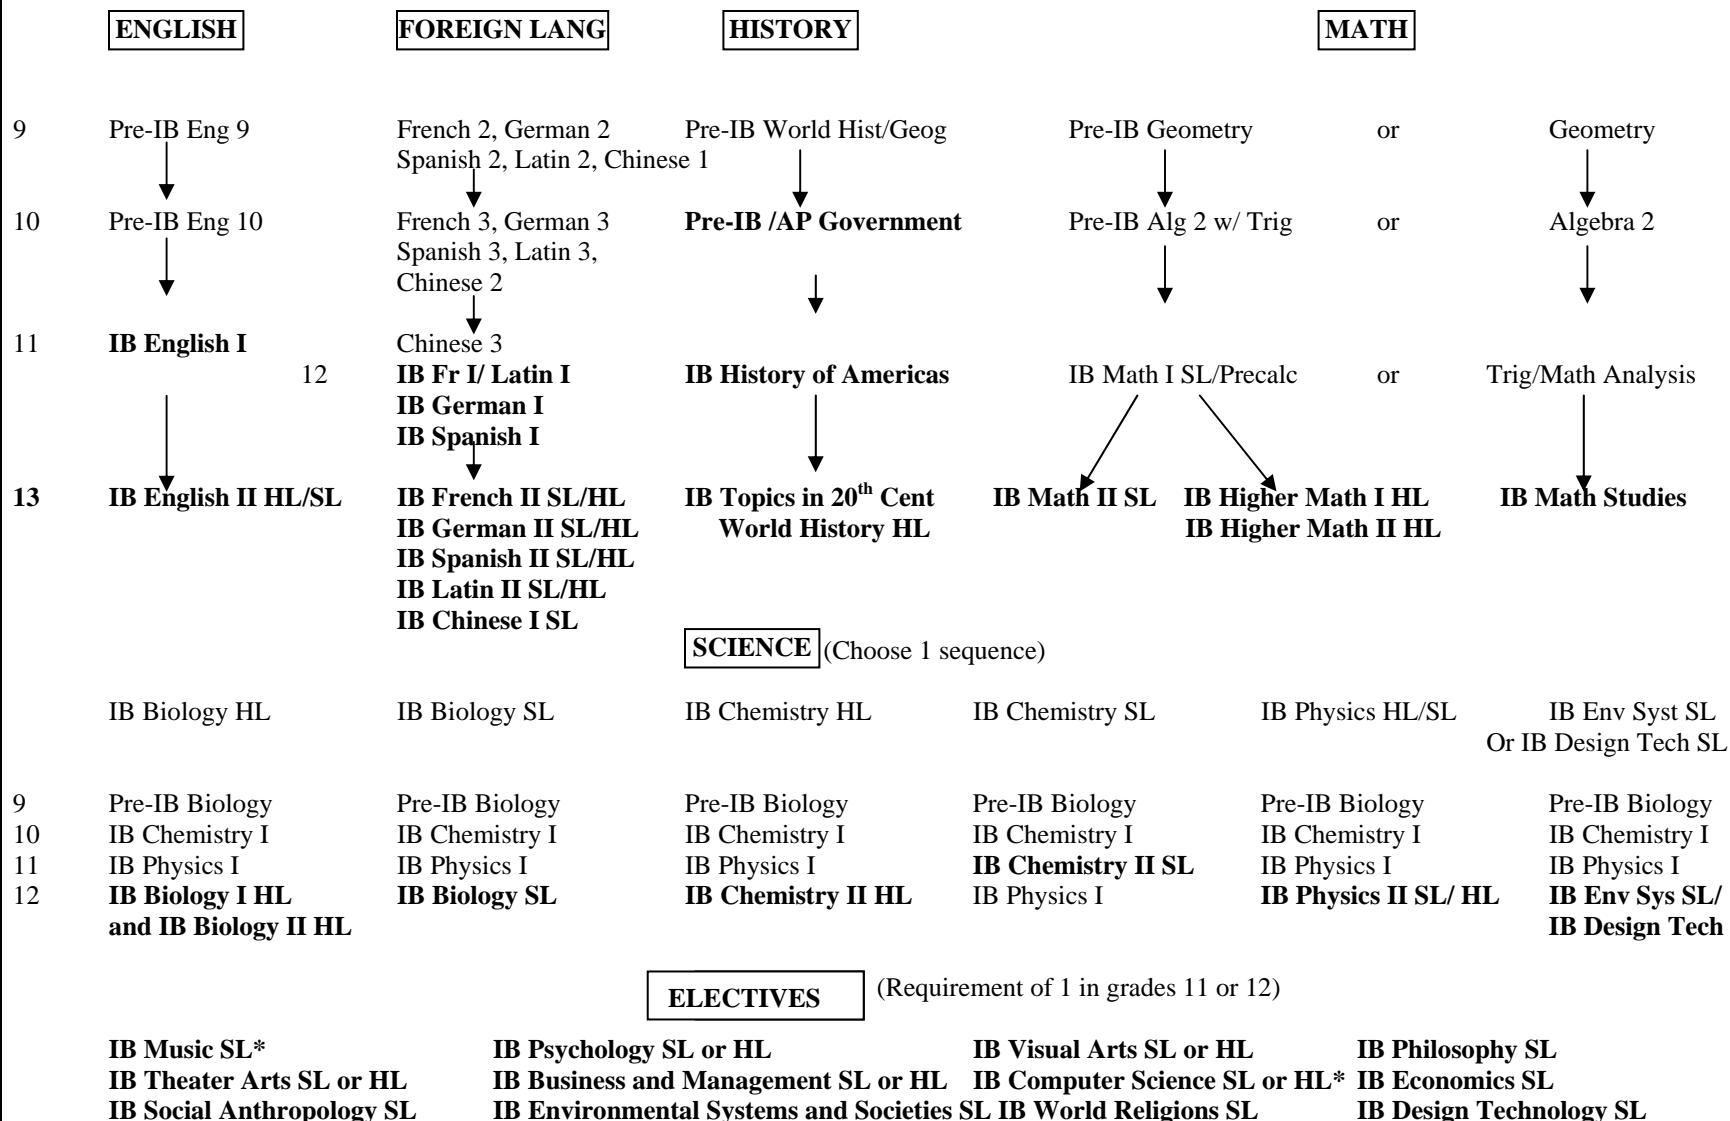

PRE-IB / IB COURSE SEQUENCE ROBINSON SECONDARY SCHOOL

Required elective for all diploma candidates: Theory of Knowledge in grade 11

BOLD signifies weighted grades
* Prerequisite course required to enroll

*** The above sequence of courses is the recommended sequence. Other options exist. Please set up an appointment with the IB office to discuss other possibilities.