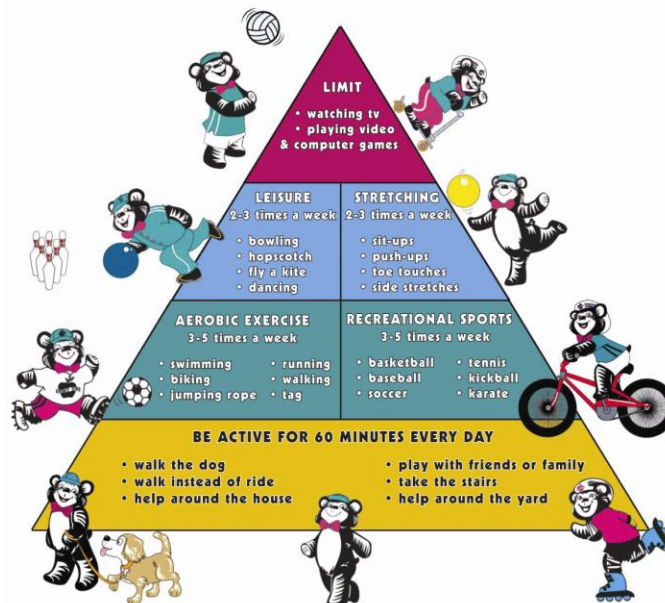

The iPads Are Here!

Thanks to our fabulous PTA, Olde Creek now has 8 brand new iPads that will soon be made available for use with our students. Mrs. April Cascio, our School Based Technology Specialist (SBTS), is currently researching educational applications and will be conducting trainings with our teachers. We are excited to witness how the iPads will enhance our students' learning experience.

TIPS FOR FAMILIES:

EAT RIGHT

- Choose healthy foods.
- Increase whole-grain foods.
- Eat fruits and vegetables especially dark green and orange.
- Include calcium-rich foods such as lowfat dairy products.
- Select lowfat meat, chicken, turkey and fish.
- Avoid foods and beverages with sugar as the first ingredient.