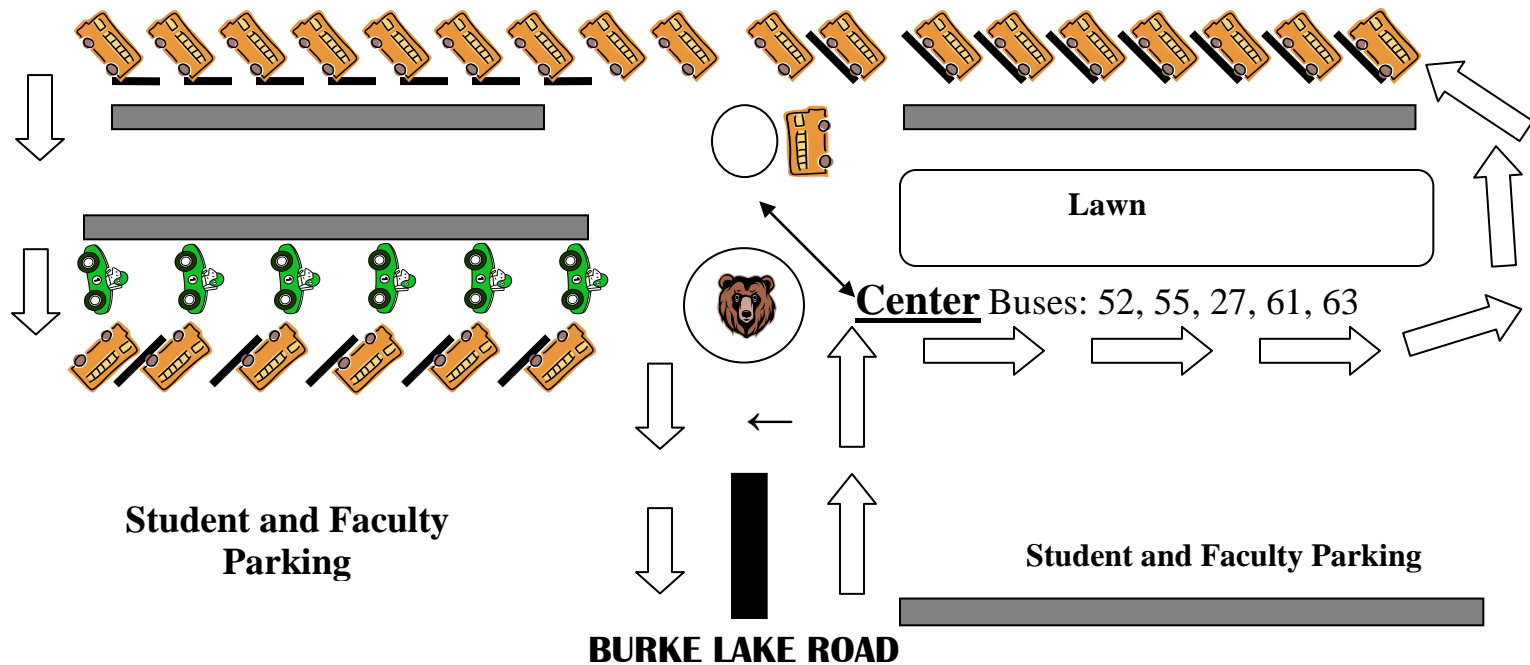

LAKE BRADDOCK SECONDARY SCHOOL

ROW B

Buses: 04, 05, 11, 12, 13, 14, 15, 21, 25, 09, 29, 58

ROW A

Buses: 06, 10, 16, 17, 18, 20, 22, 23, 24, 26, 30

Little Theatre

Buses: 02, 03, 01, 07, 08, 28, 19, 59, 53, 54, 56, 57, 51, 60, 62, 64, 65

Row A and Little Theatre buses may not pull up to their final angled parking locations until 2:00pm.

At 2:20 bus doors will close on Center buses and Row A and Row B.

Center buses will depart first, followed by Row A then Row B will follow immediately.

Little Theatre buses may continue to load until 2:25 or until the buses in that row start to depart. Once the buses on Little Theatre side begin to move, all bus doors MUST close. Do not stop for late students. No exceptions.