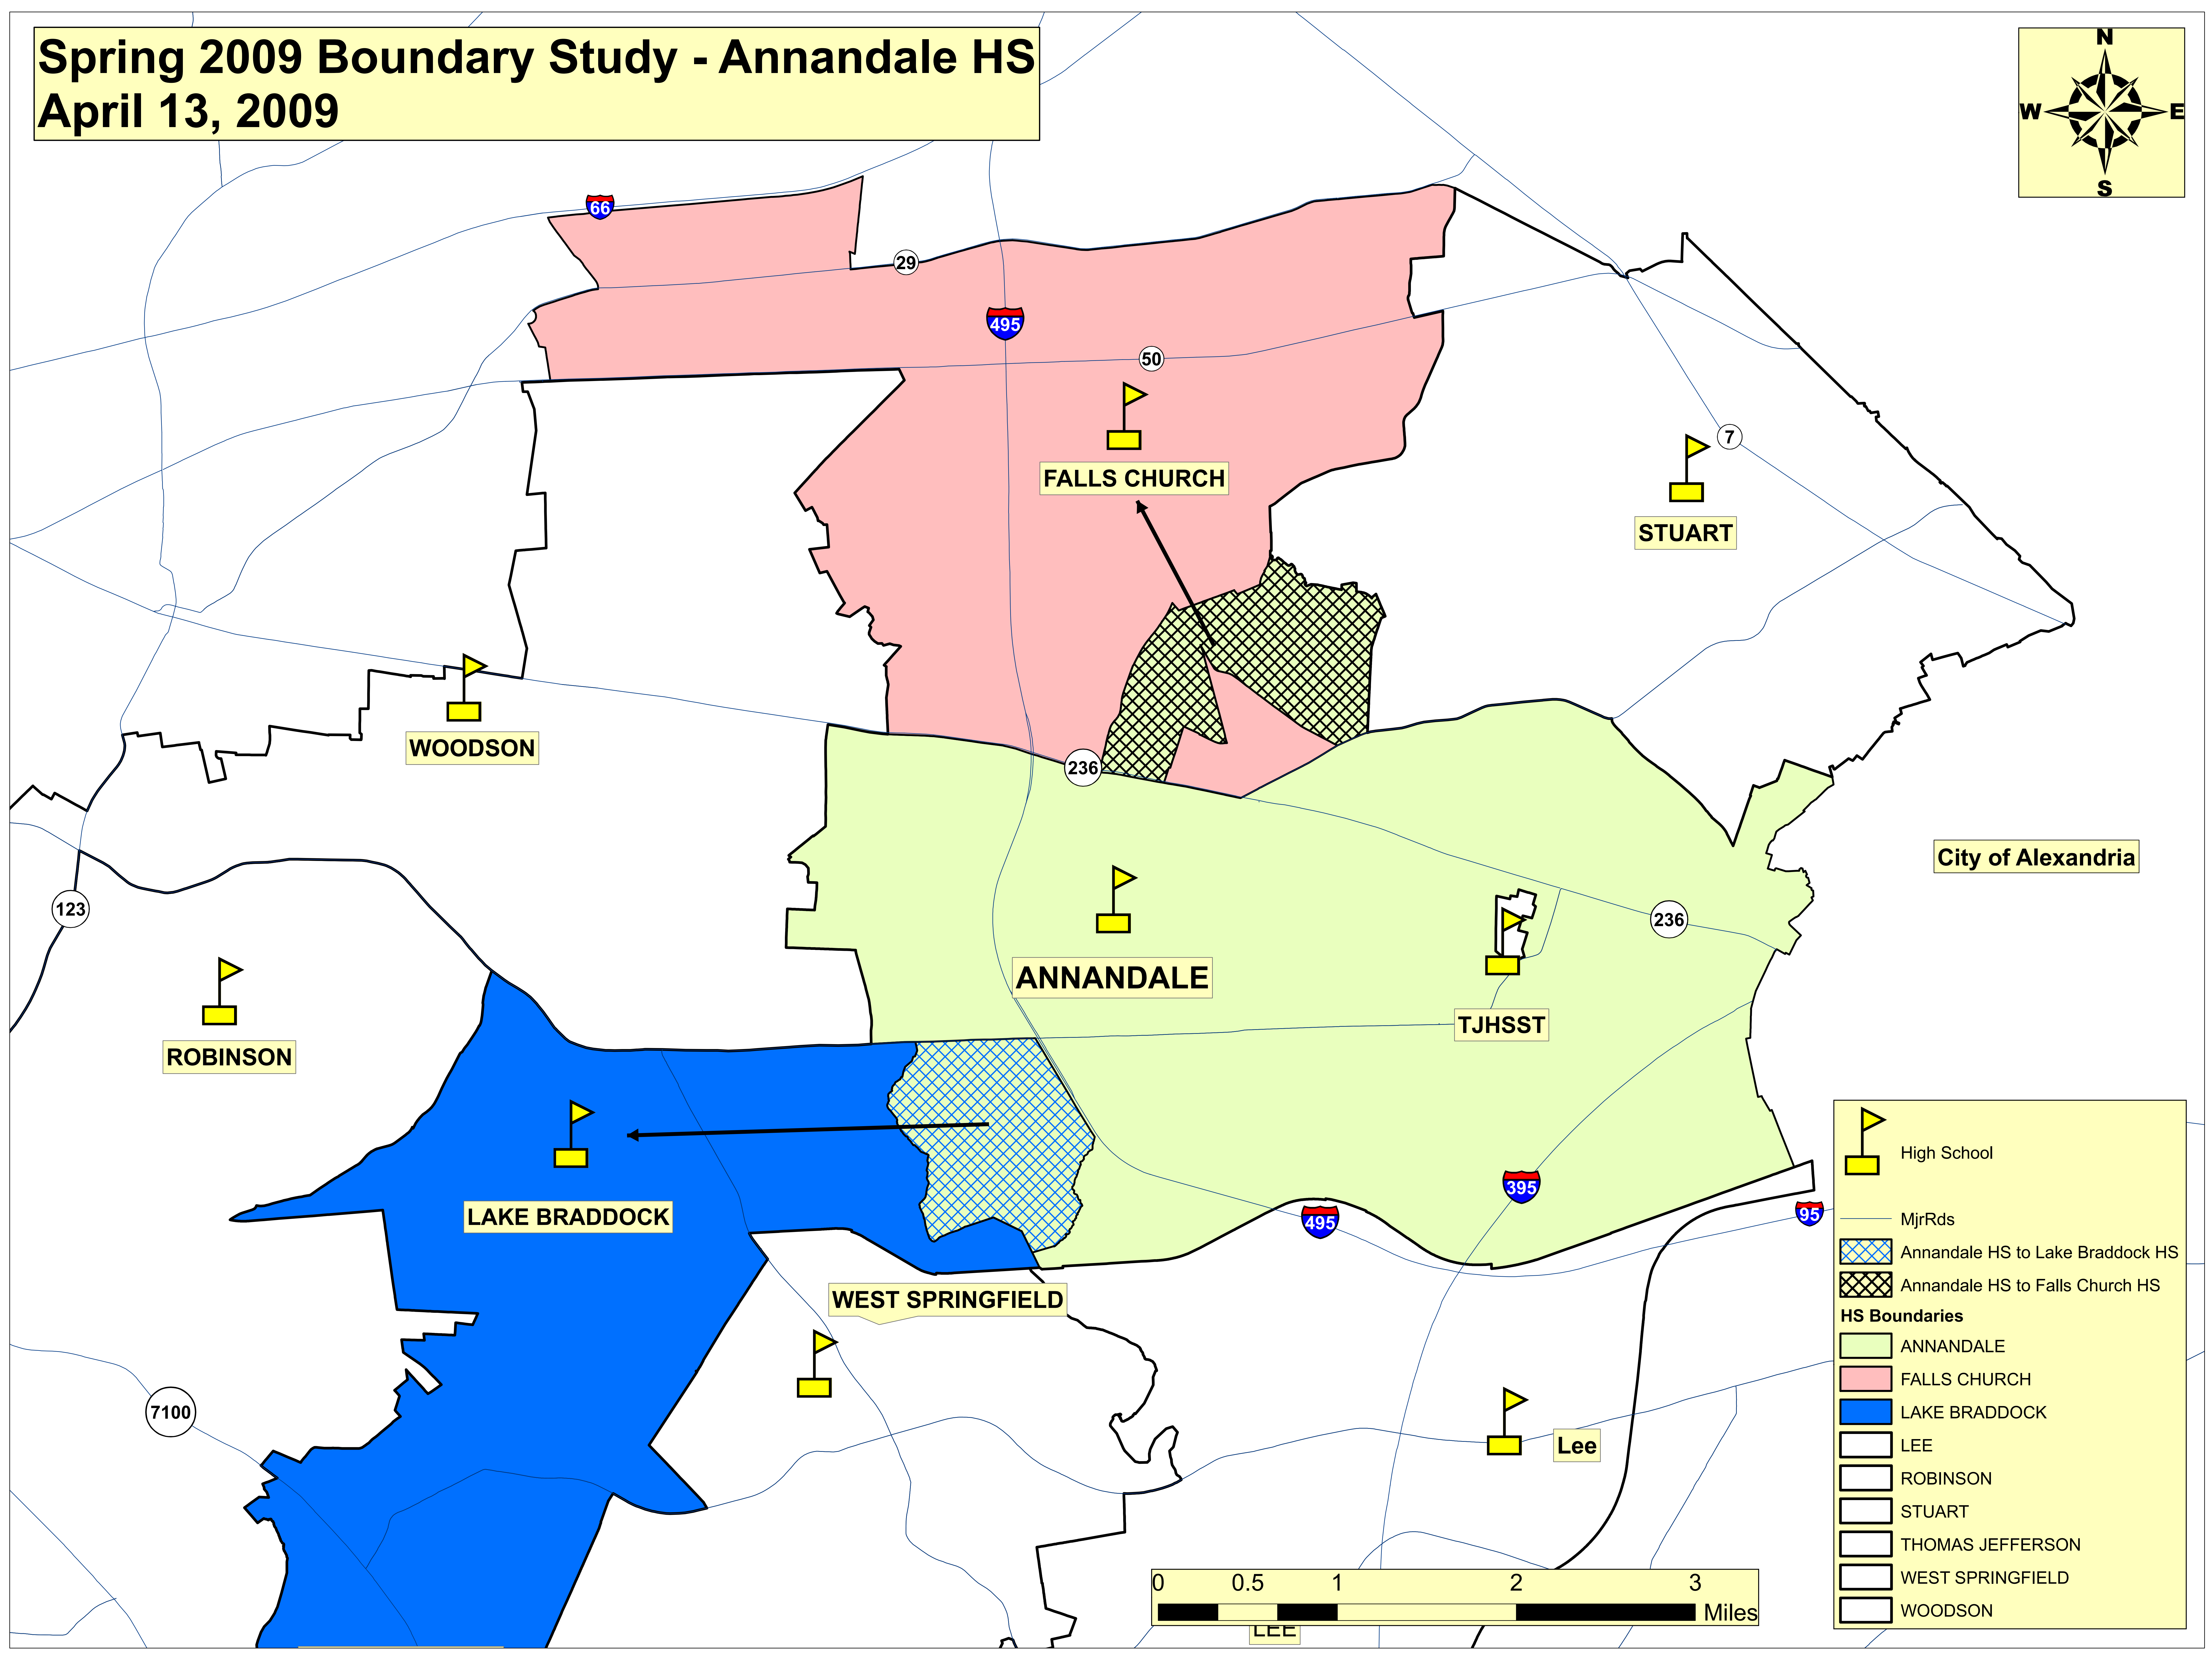

Spring 2009 Boundary Study - Annandale HS
April 13, 2009

City of Alexandria

- High School
- MjrRds
- Annandale HS to Lake Braddock HS
- Annandale HS to Falls Church HS
- HS Boundaries**
- ANNANDALE
- FALLS CHURCH
- LAKE BRADDOCK
- LEE
- ROBINSON
- STUART
- THOMAS JEFFERSON
- WEST SPRINGFIELD
- WOODSON