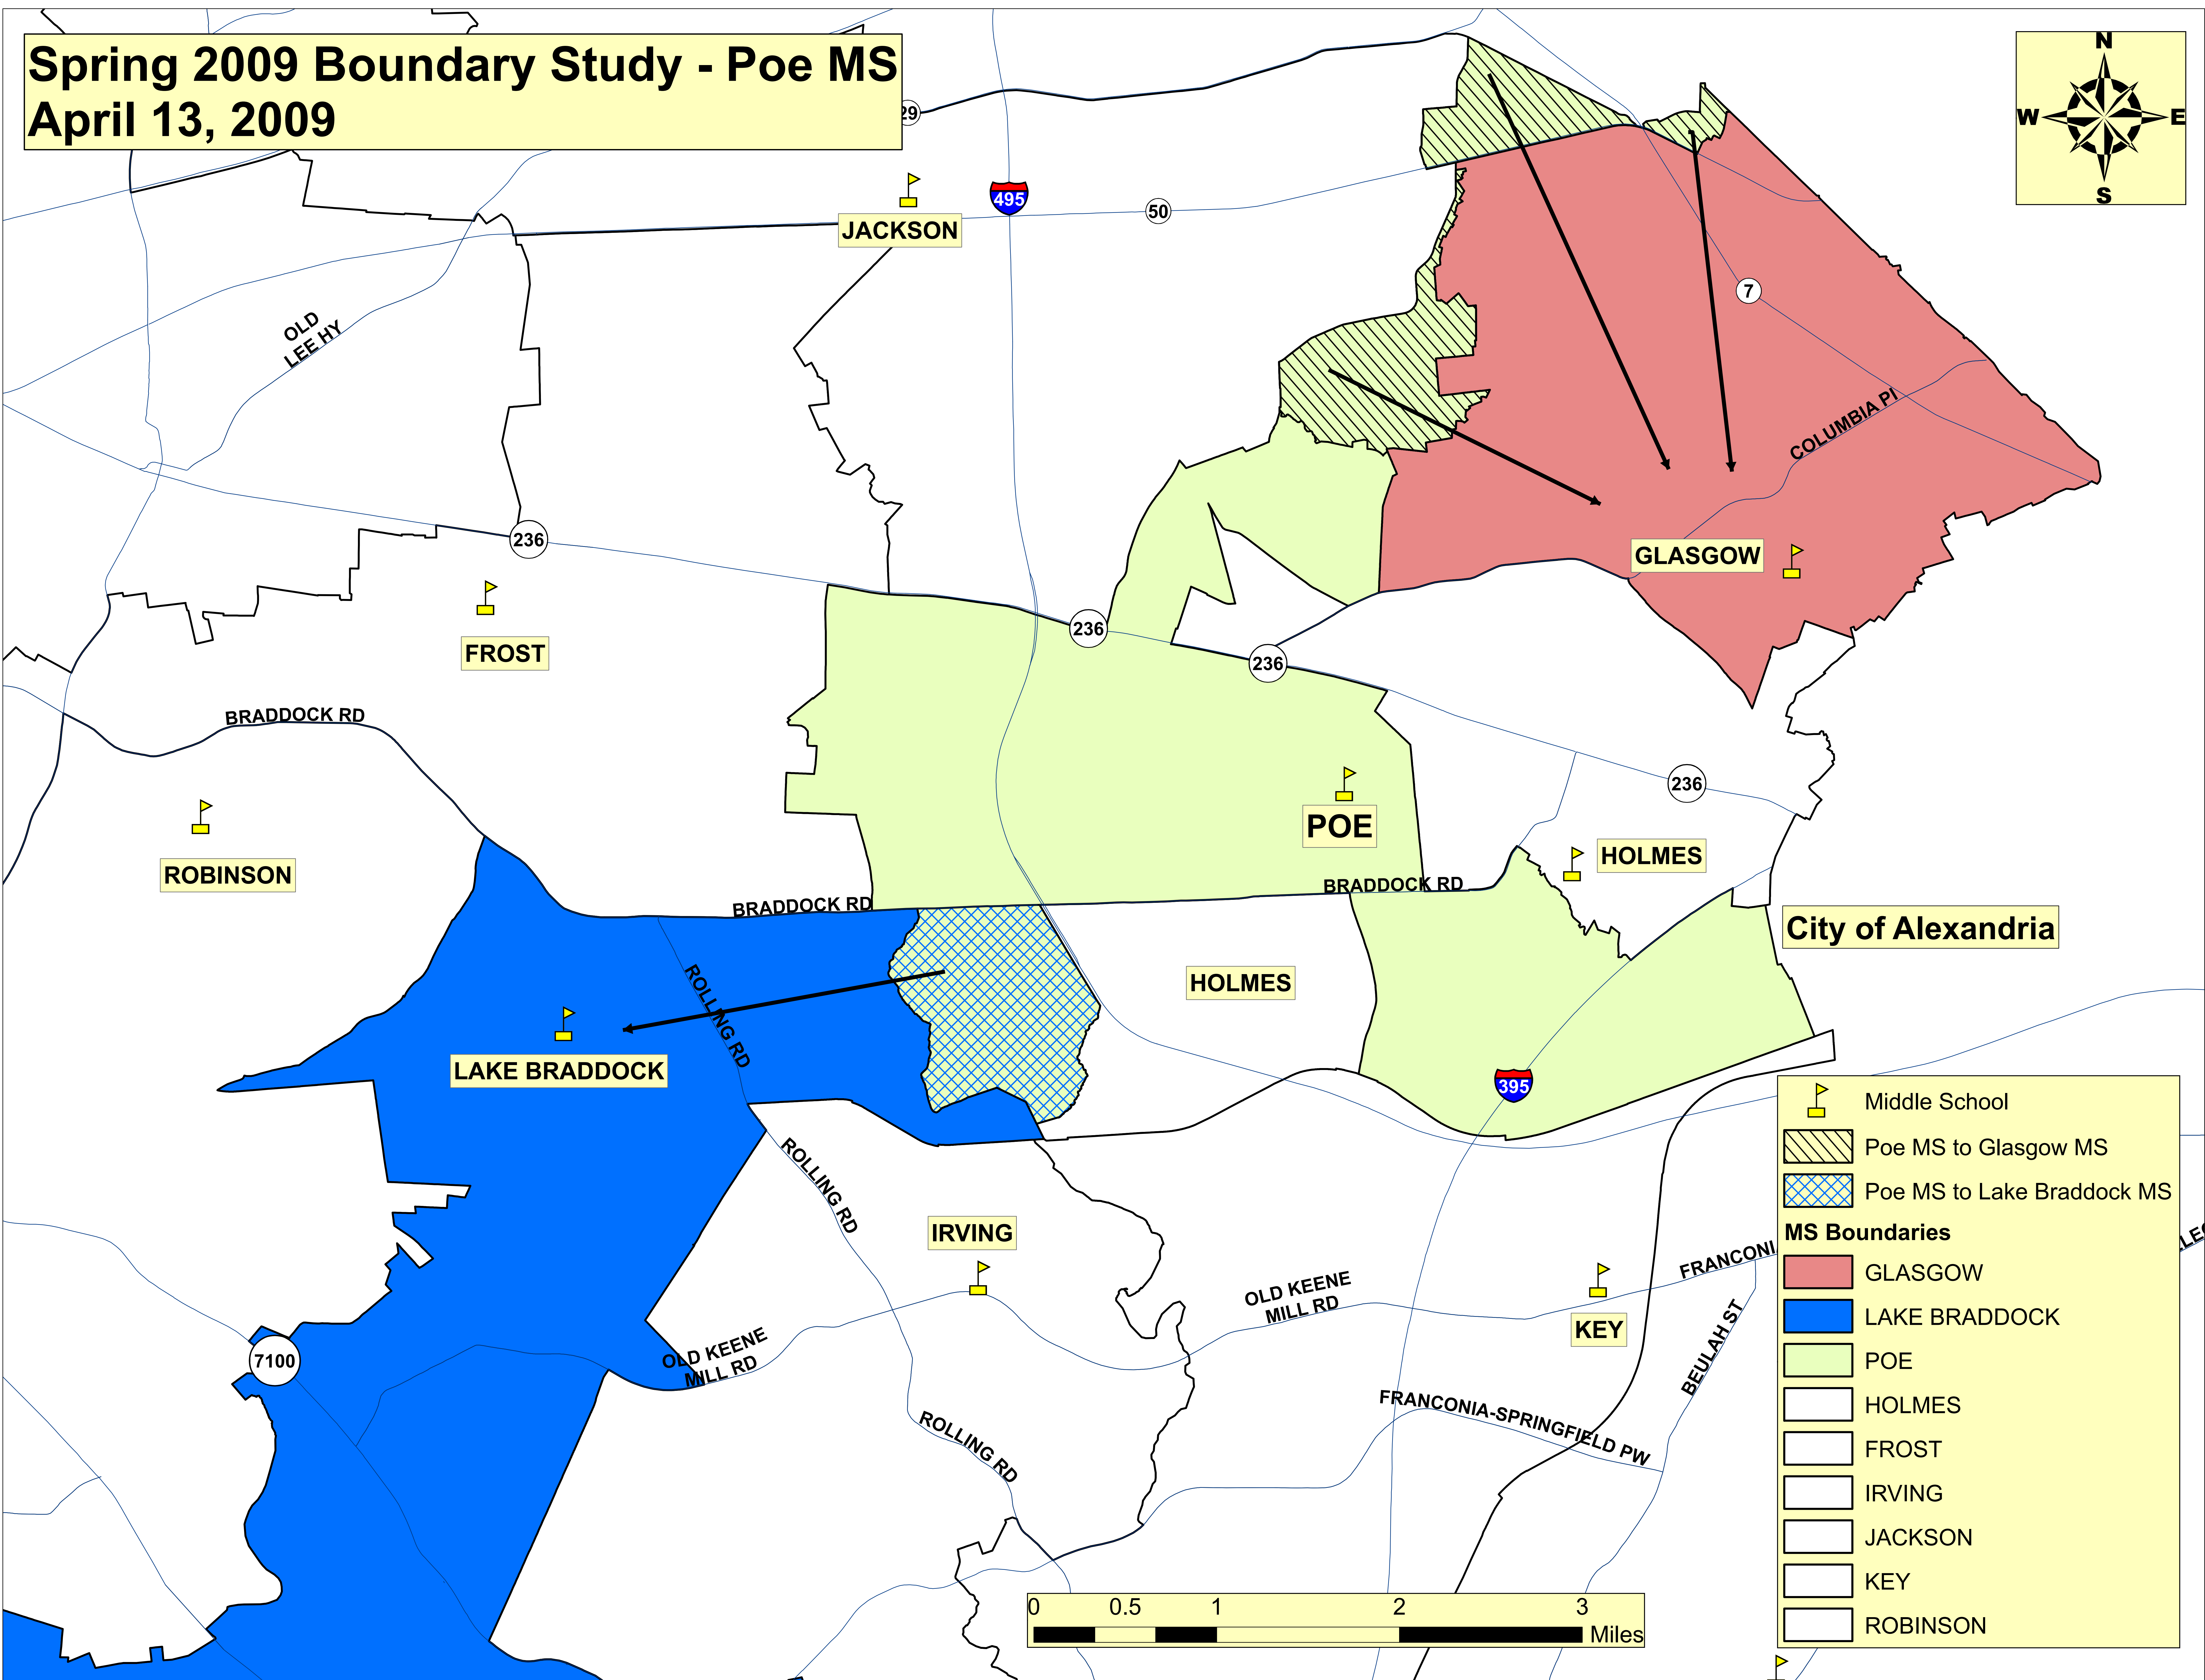

Spring 2009 Boundary Study - Poe MS

April 13, 2009

	Middle School
	Poe MS to Glasgow MS
	Poe MS to Lake Braddock MS
MS Boundaries	
	GLASGOW
	LAKE BRADDOCK
	POE
	HOLMES
	FROST
	IRVING
	JACKSON
	KEY
	ROBINSON