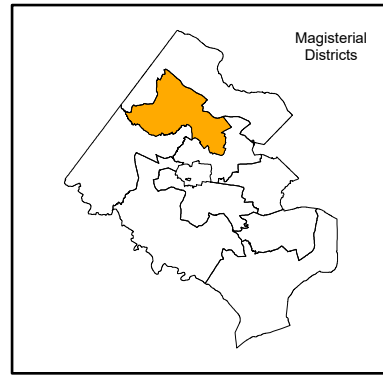

Hunter Mill Magisterial District With School Locations and High School (HS) Boundaries School Year (SY) 2023-24

This magisterial map identifies schools having all or partial boundaries within the district.

- Elementary School
- Middle School
- High School
- ▲ Site
- Other
- Hunter Mill Magisterial District
- Falls Church HS Boundary
- Herndon HS Boundary
- Langley HS Boundary
- Madison HS Boundary
- Marshall HS Boundary
- McLean HS Boundary
- Oakton HS Boundary
- South Lakes HS Boundary
- Westfield HS Boundary
- Boundary Change Area From McLean HS to Langley HS