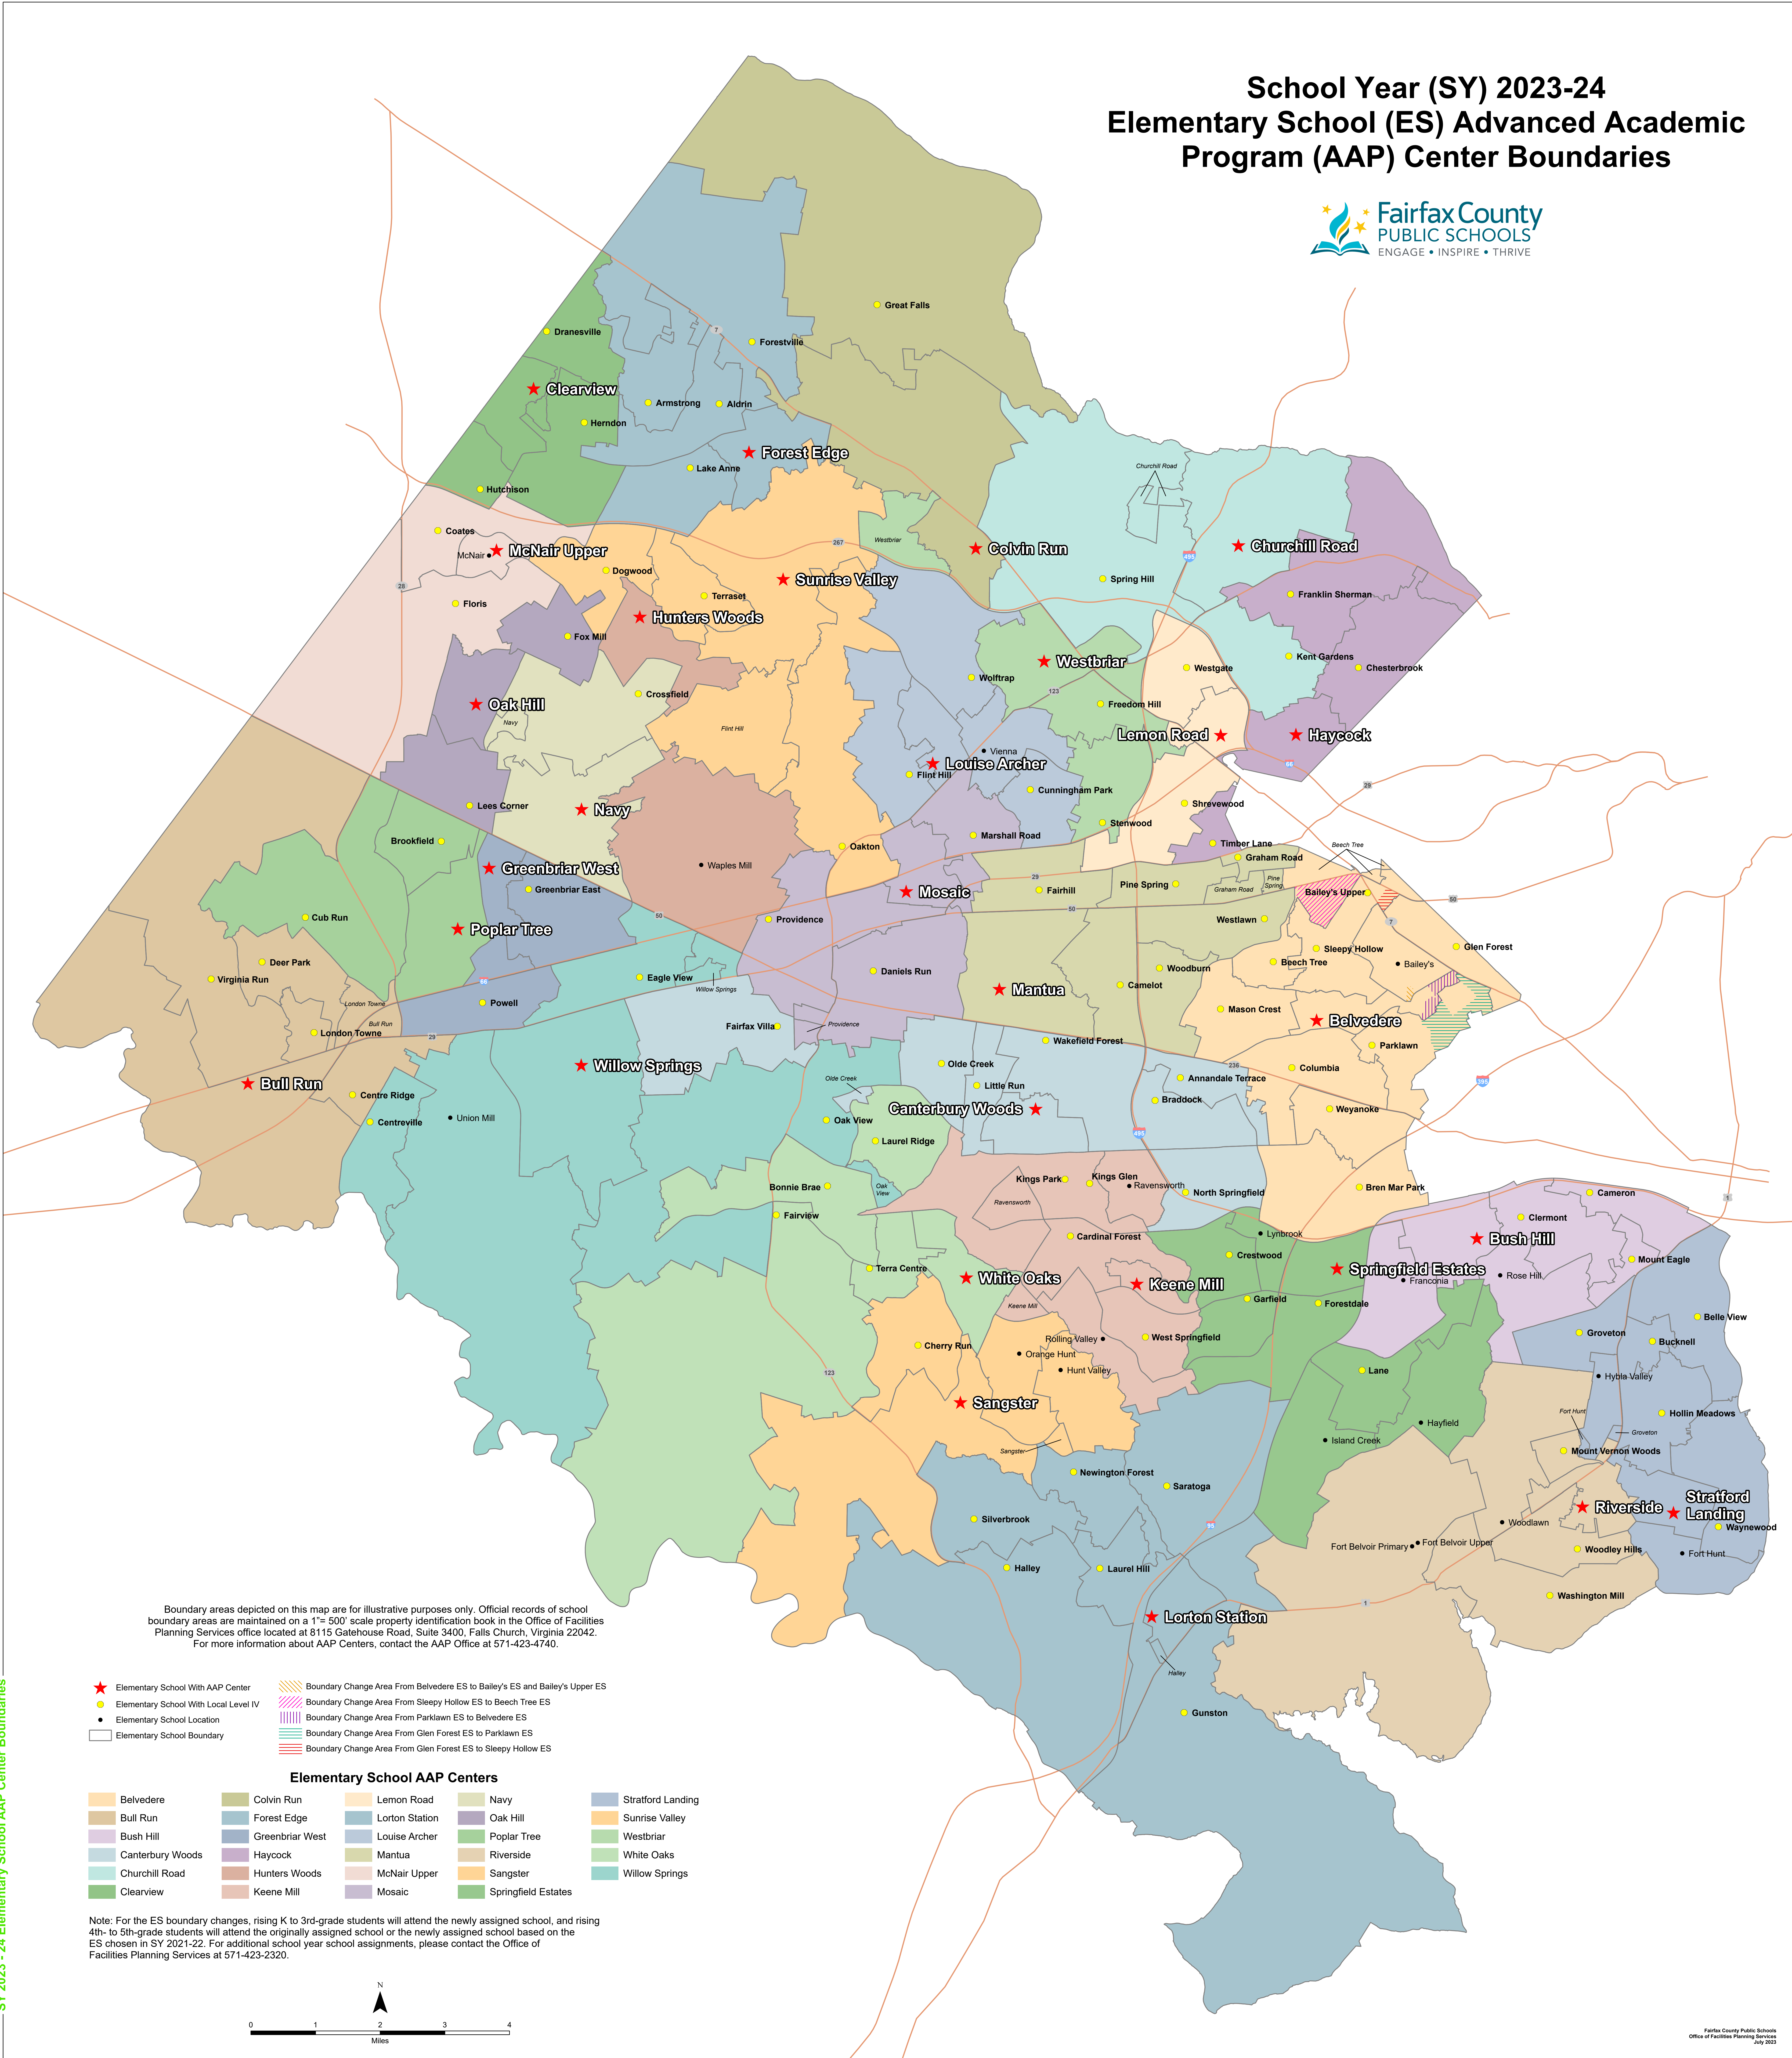

School Year (SY) 2023-24 Elementary School (ES) Advanced Academic Program (AAP) Center Boundaries

- ★ Elementary School With AAP Center
- Elementary School With Local Level IV
- Elementary School Location
- Elementary School Boundary
- ▨ Boundary Change Area From Belvedere ES to Bailey's ES and Bailey's Upper ES
- ▨ Boundary Change Area From Sleepy Hollow ES to Beech Tree ES
- ▨ Boundary Change Area From Parklawn ES to Belvedere ES
- ▨ Boundary Change Area From Glen Forest ES to Parklawn ES
- ▨ Boundary Change Area From Glen Forest ES to Sleepy Hollow ES

Elementary School AAP Centers

Belvedere	Colvin Run	Lemon Road	Navy	Stratford Landing
Bull Run	Forest Edge	Lorton Station	Oak Hill	Sunrise Valley
Bush Hill	Greenbriar West	Louise Archer	Poplar Tree	Westbriar
Canterbury Woods	Haycock	Mantua	Riverside	White Oaks
Churchill Road	Hunters Woods	McNair Upper	Sangster	Willow Springs
Clearview	Keene Mill	Mosaic	Springfield Estates	

Note: For the ES boundary changes, rising K to 3rd-grade students will attend the newly assigned school, and rising 4th- to 5th-grade students will attend the originally assigned school or the newly assigned school based on the ES chosen in SY 2021-22. For additional school year school assignments, please contact the Office of Facilities Planning Services at 571-423-2320.