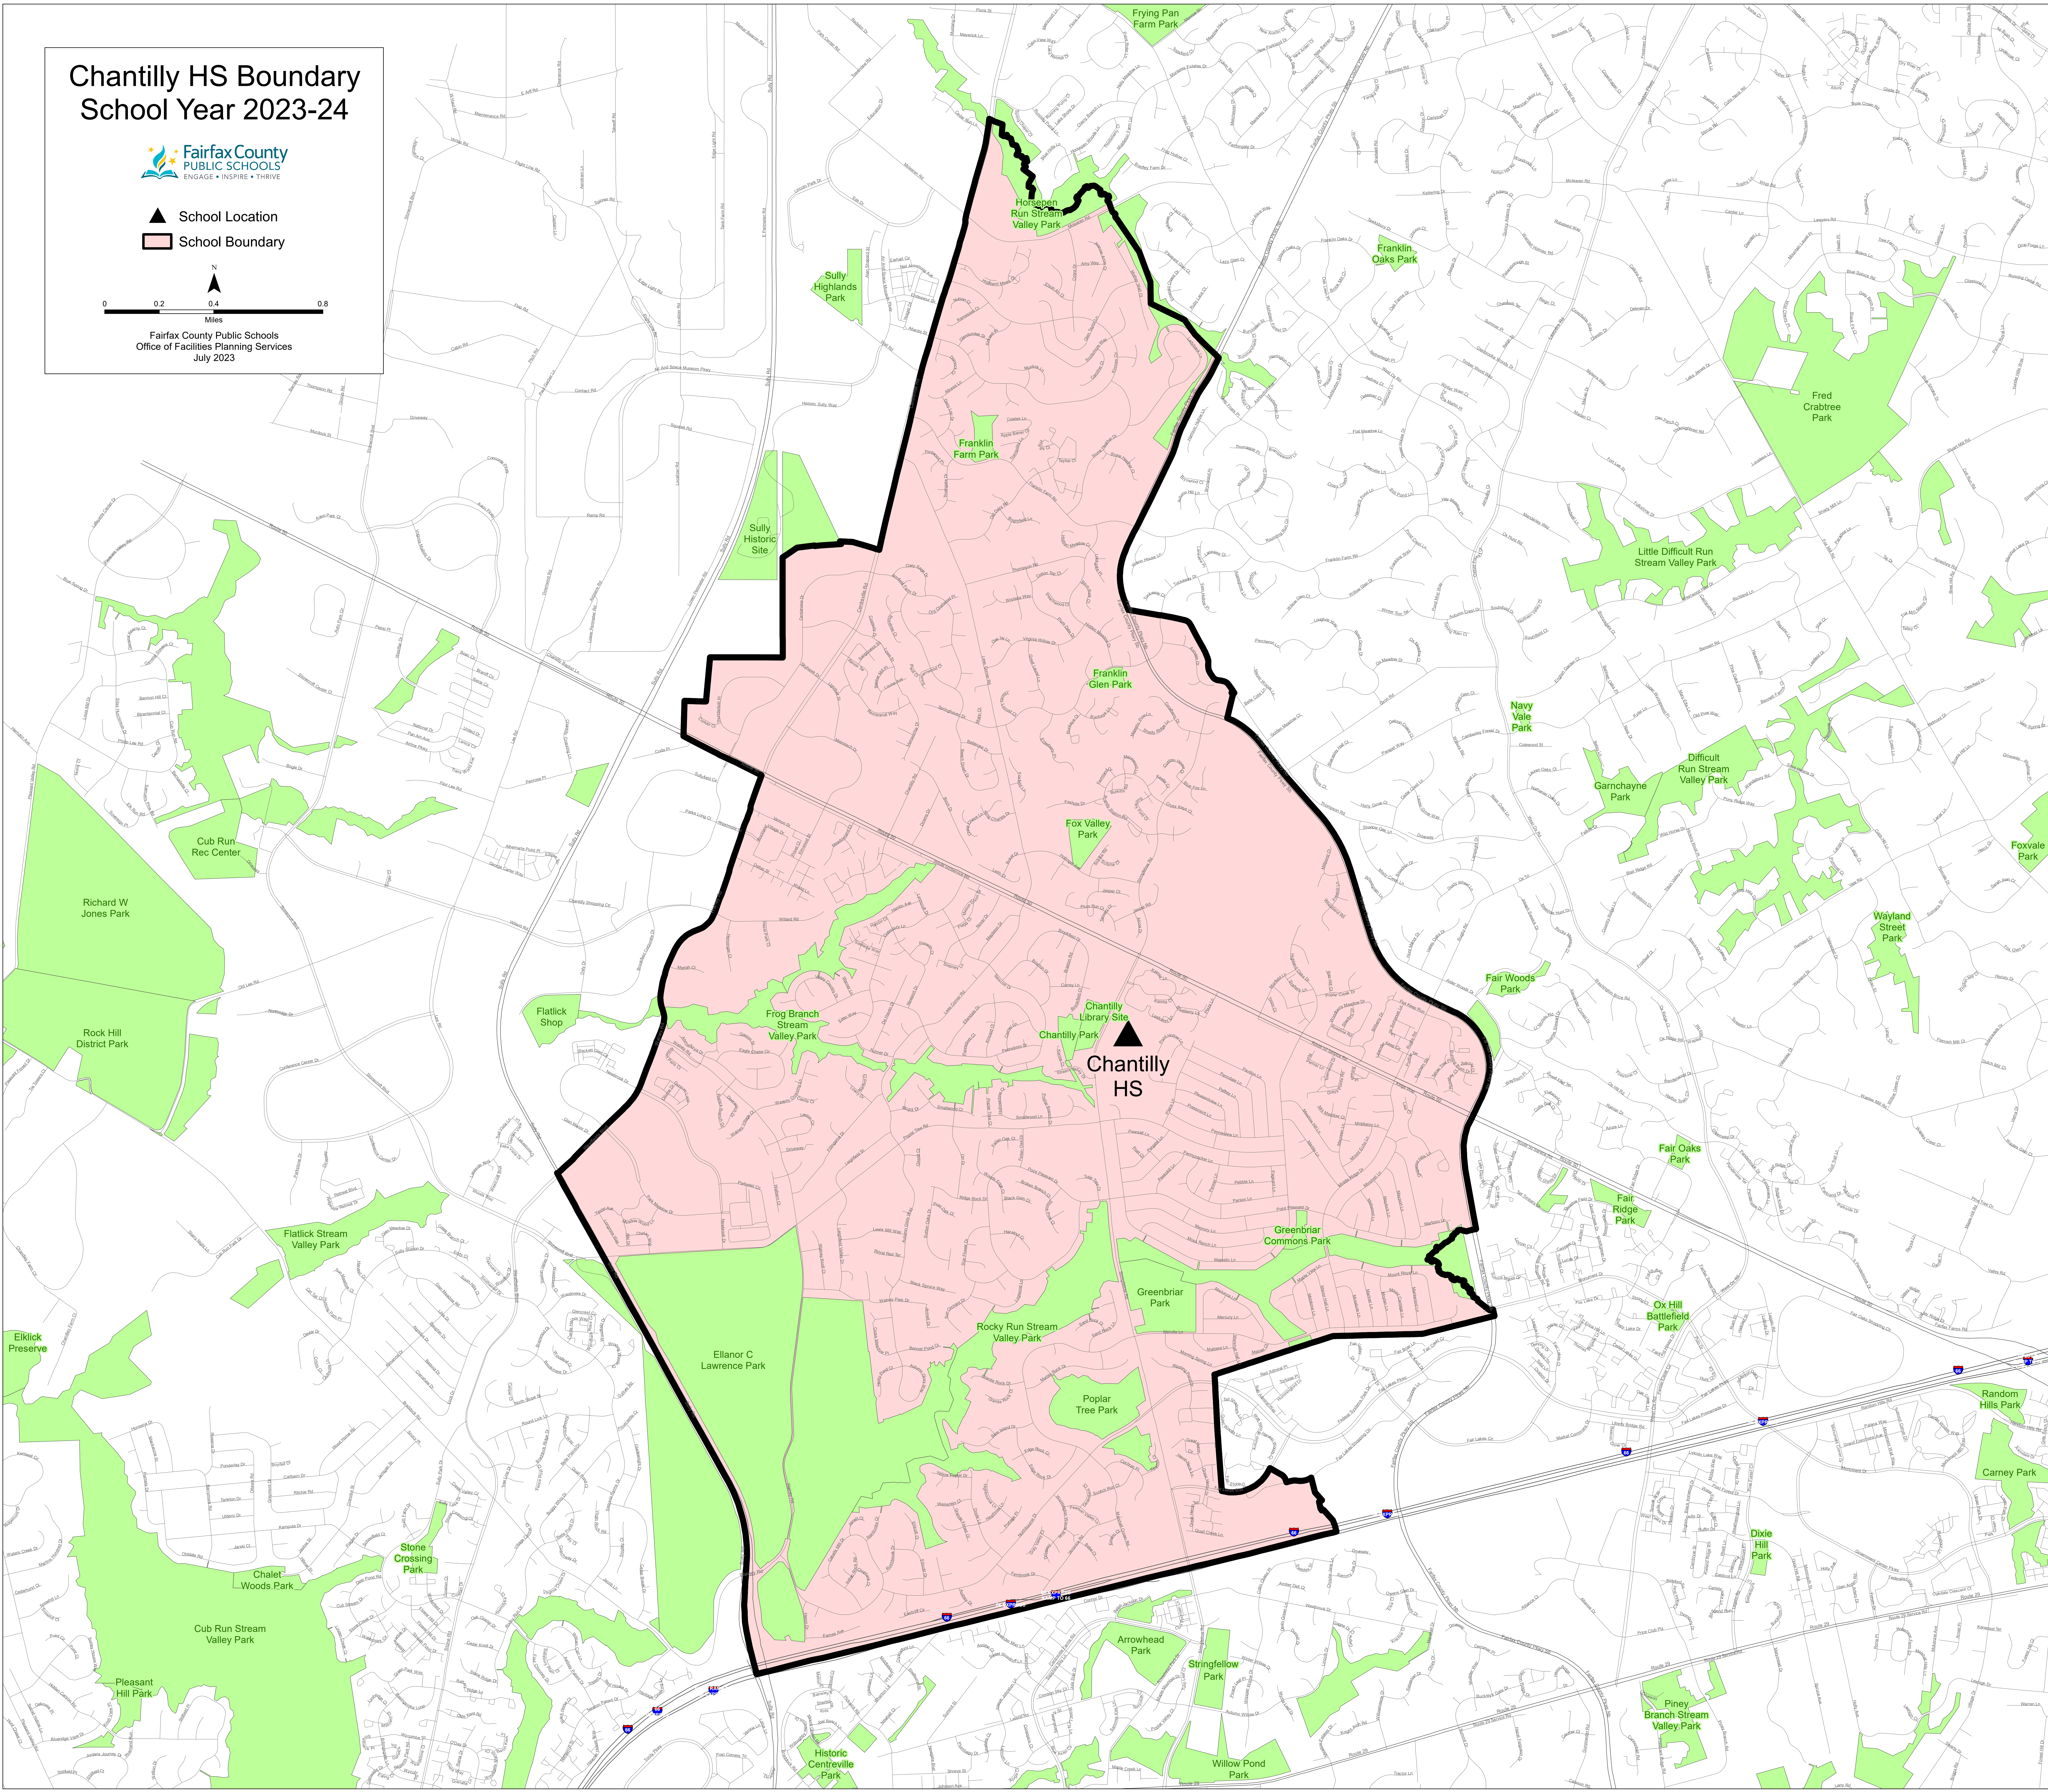

Chantilly HS Boundary School Year 2023-24

- ▲ School Location
- ▭ School Boundary

Fairfax County Public Schools
Office of Facilities Planning Services
July 2023

Chantilly HS

Richard W Jones Park

Rock Hill District Park

Cub Run Rec Center

Flatlick Stream Valley Park

Ellick Preserve

Chalet Woods Park

Cub Run Stream Valley Park

Pleasant Hill Park

Stone Crossing Park

Eleanor C Lawrence Park

Historic Centreville Park

Frog Branch Stream Valley Park

Rocky Run Stream Valley Park

Poplar Tree Park

Arrowhead Park

Stringfellow Park

Willow Pond Park

Fox Valley Park