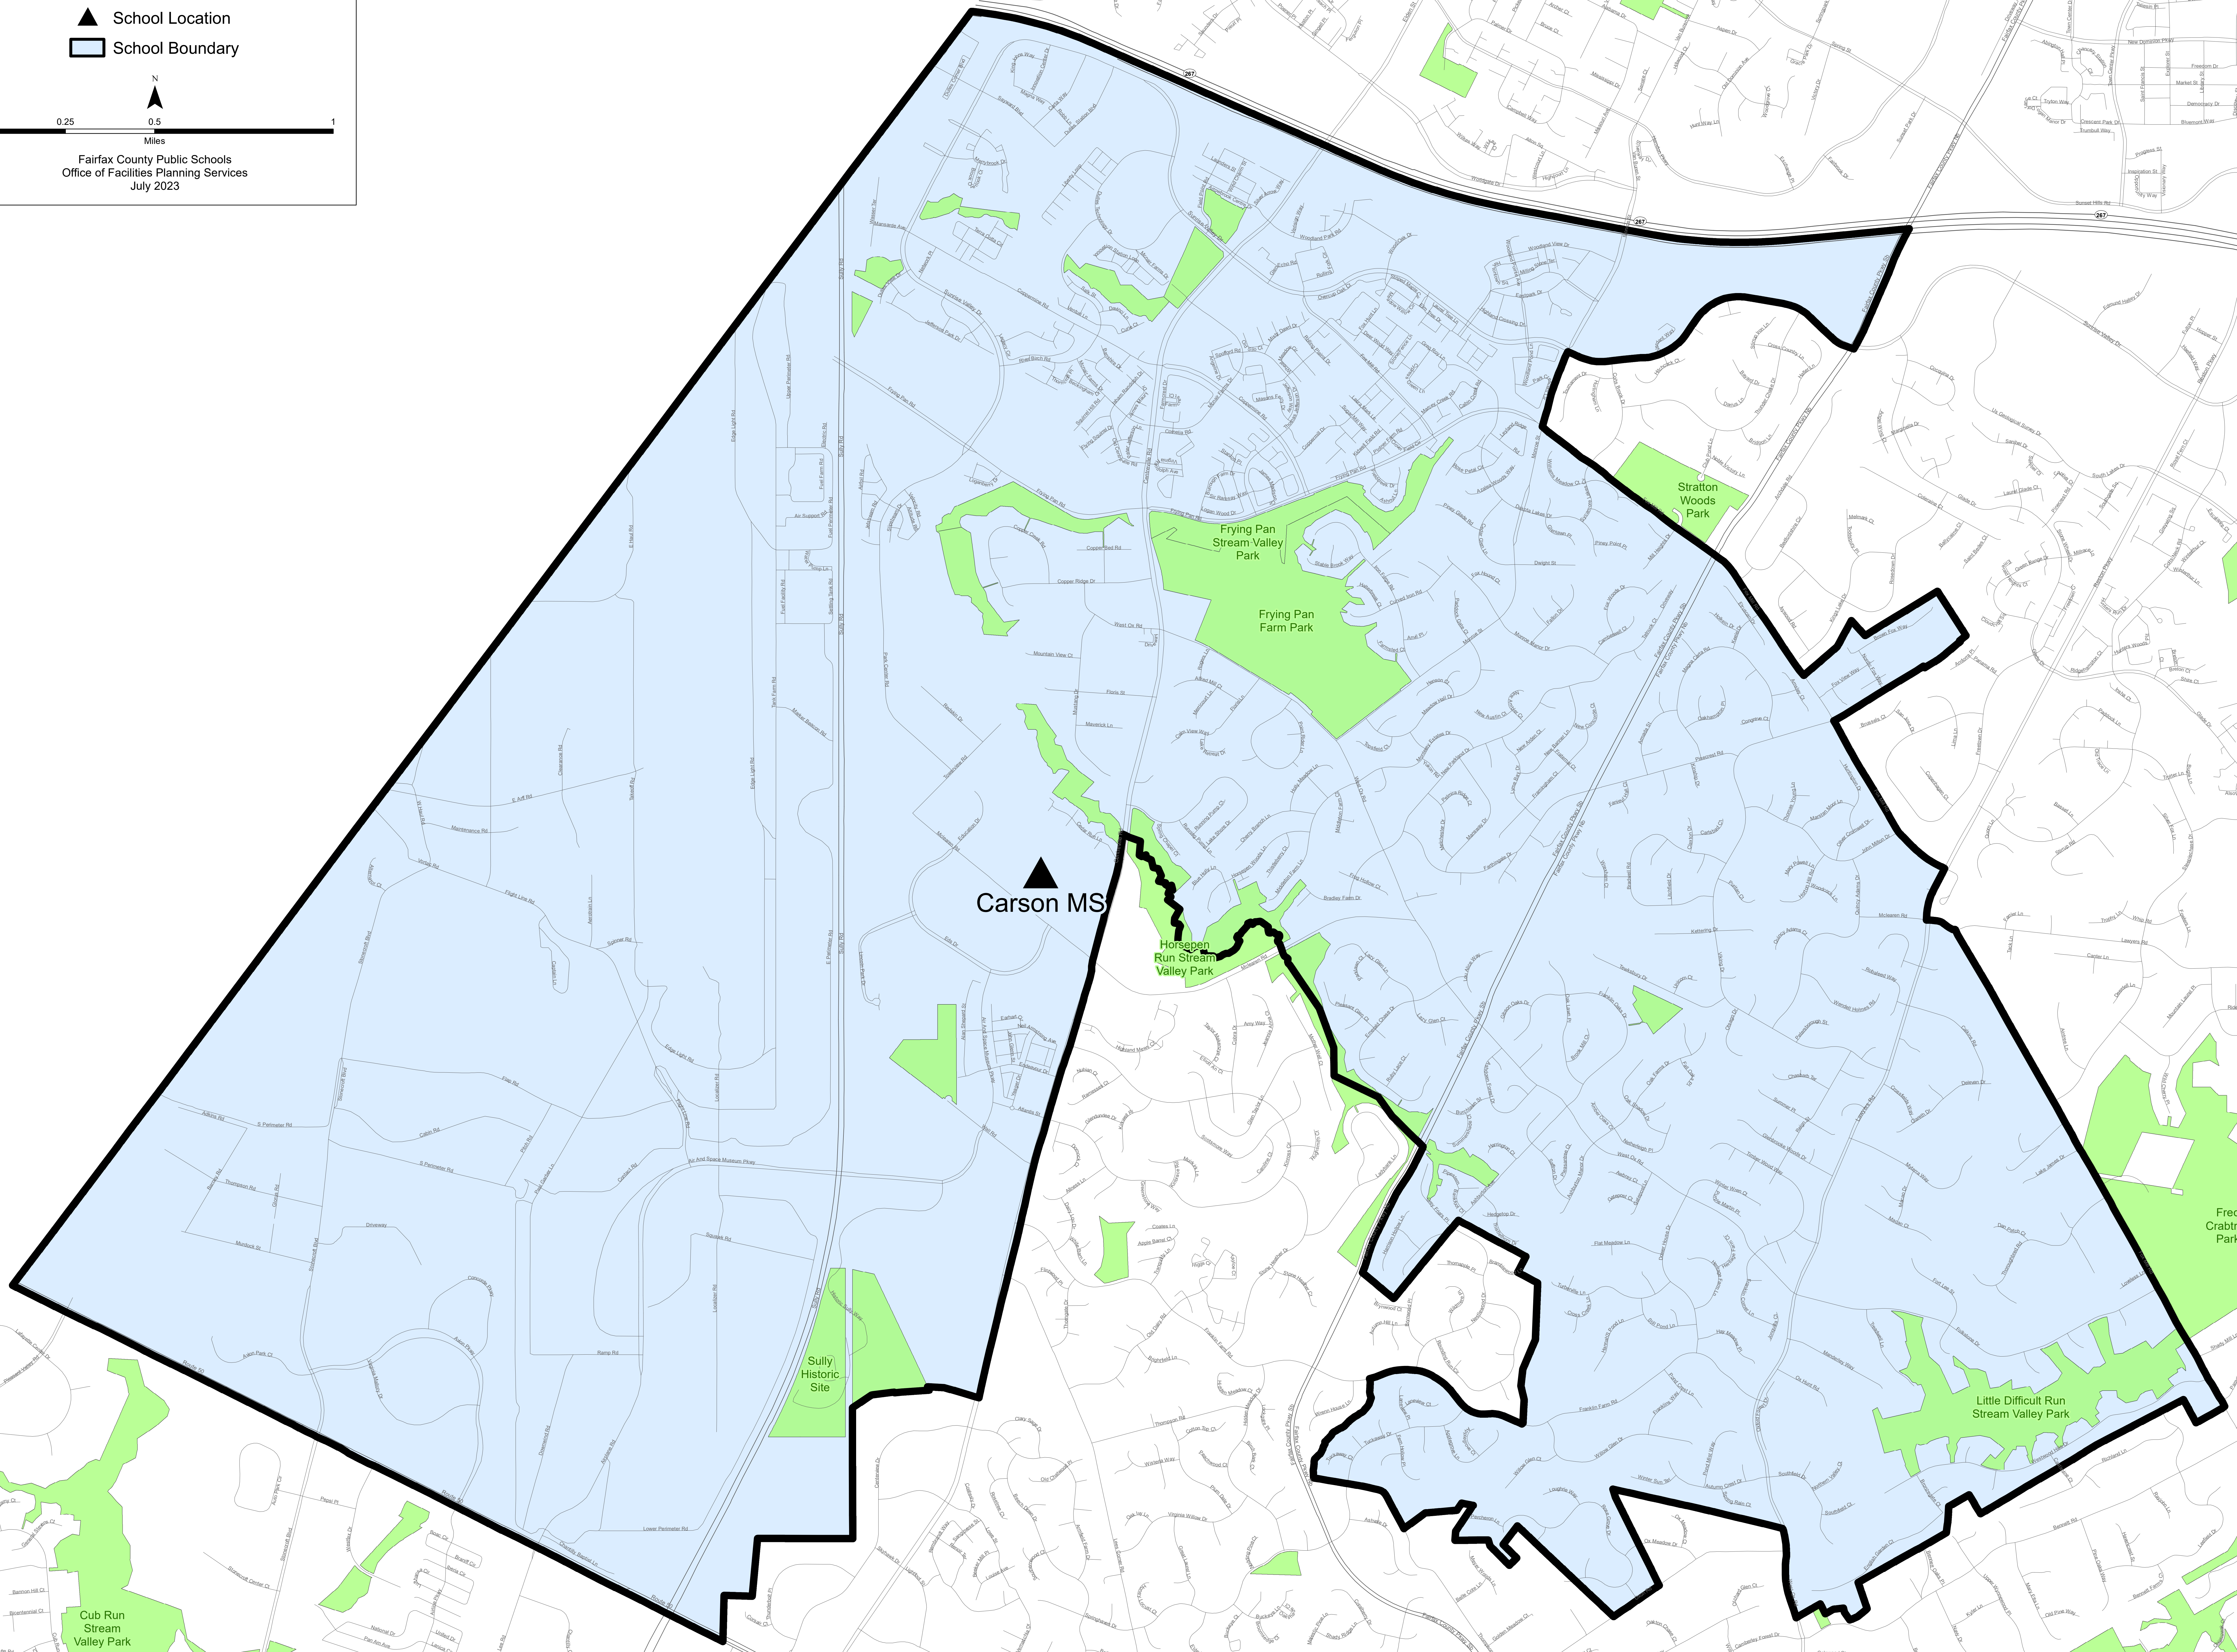

# Carson MS Boundary School Year 2023-24

- ▲ School Location
- ▭ School Boundary

Fairfax County Public Schools  
Office of Facilities Planning Services  
July 2023

▲  
Carson MS

Cub Run Stream Valley Park

Cub Run Rec Center

Richard W Jones Park

Sully Historic Site

Horsepen Run Stream Valley Park

Frying Pan Stream Valley Park

Frying Pan Farm Park

Stratton Woods Park

Fred Crabtree Park

Little Difficult Run Stream Valley Park

Difficult Run Stream Valley Park