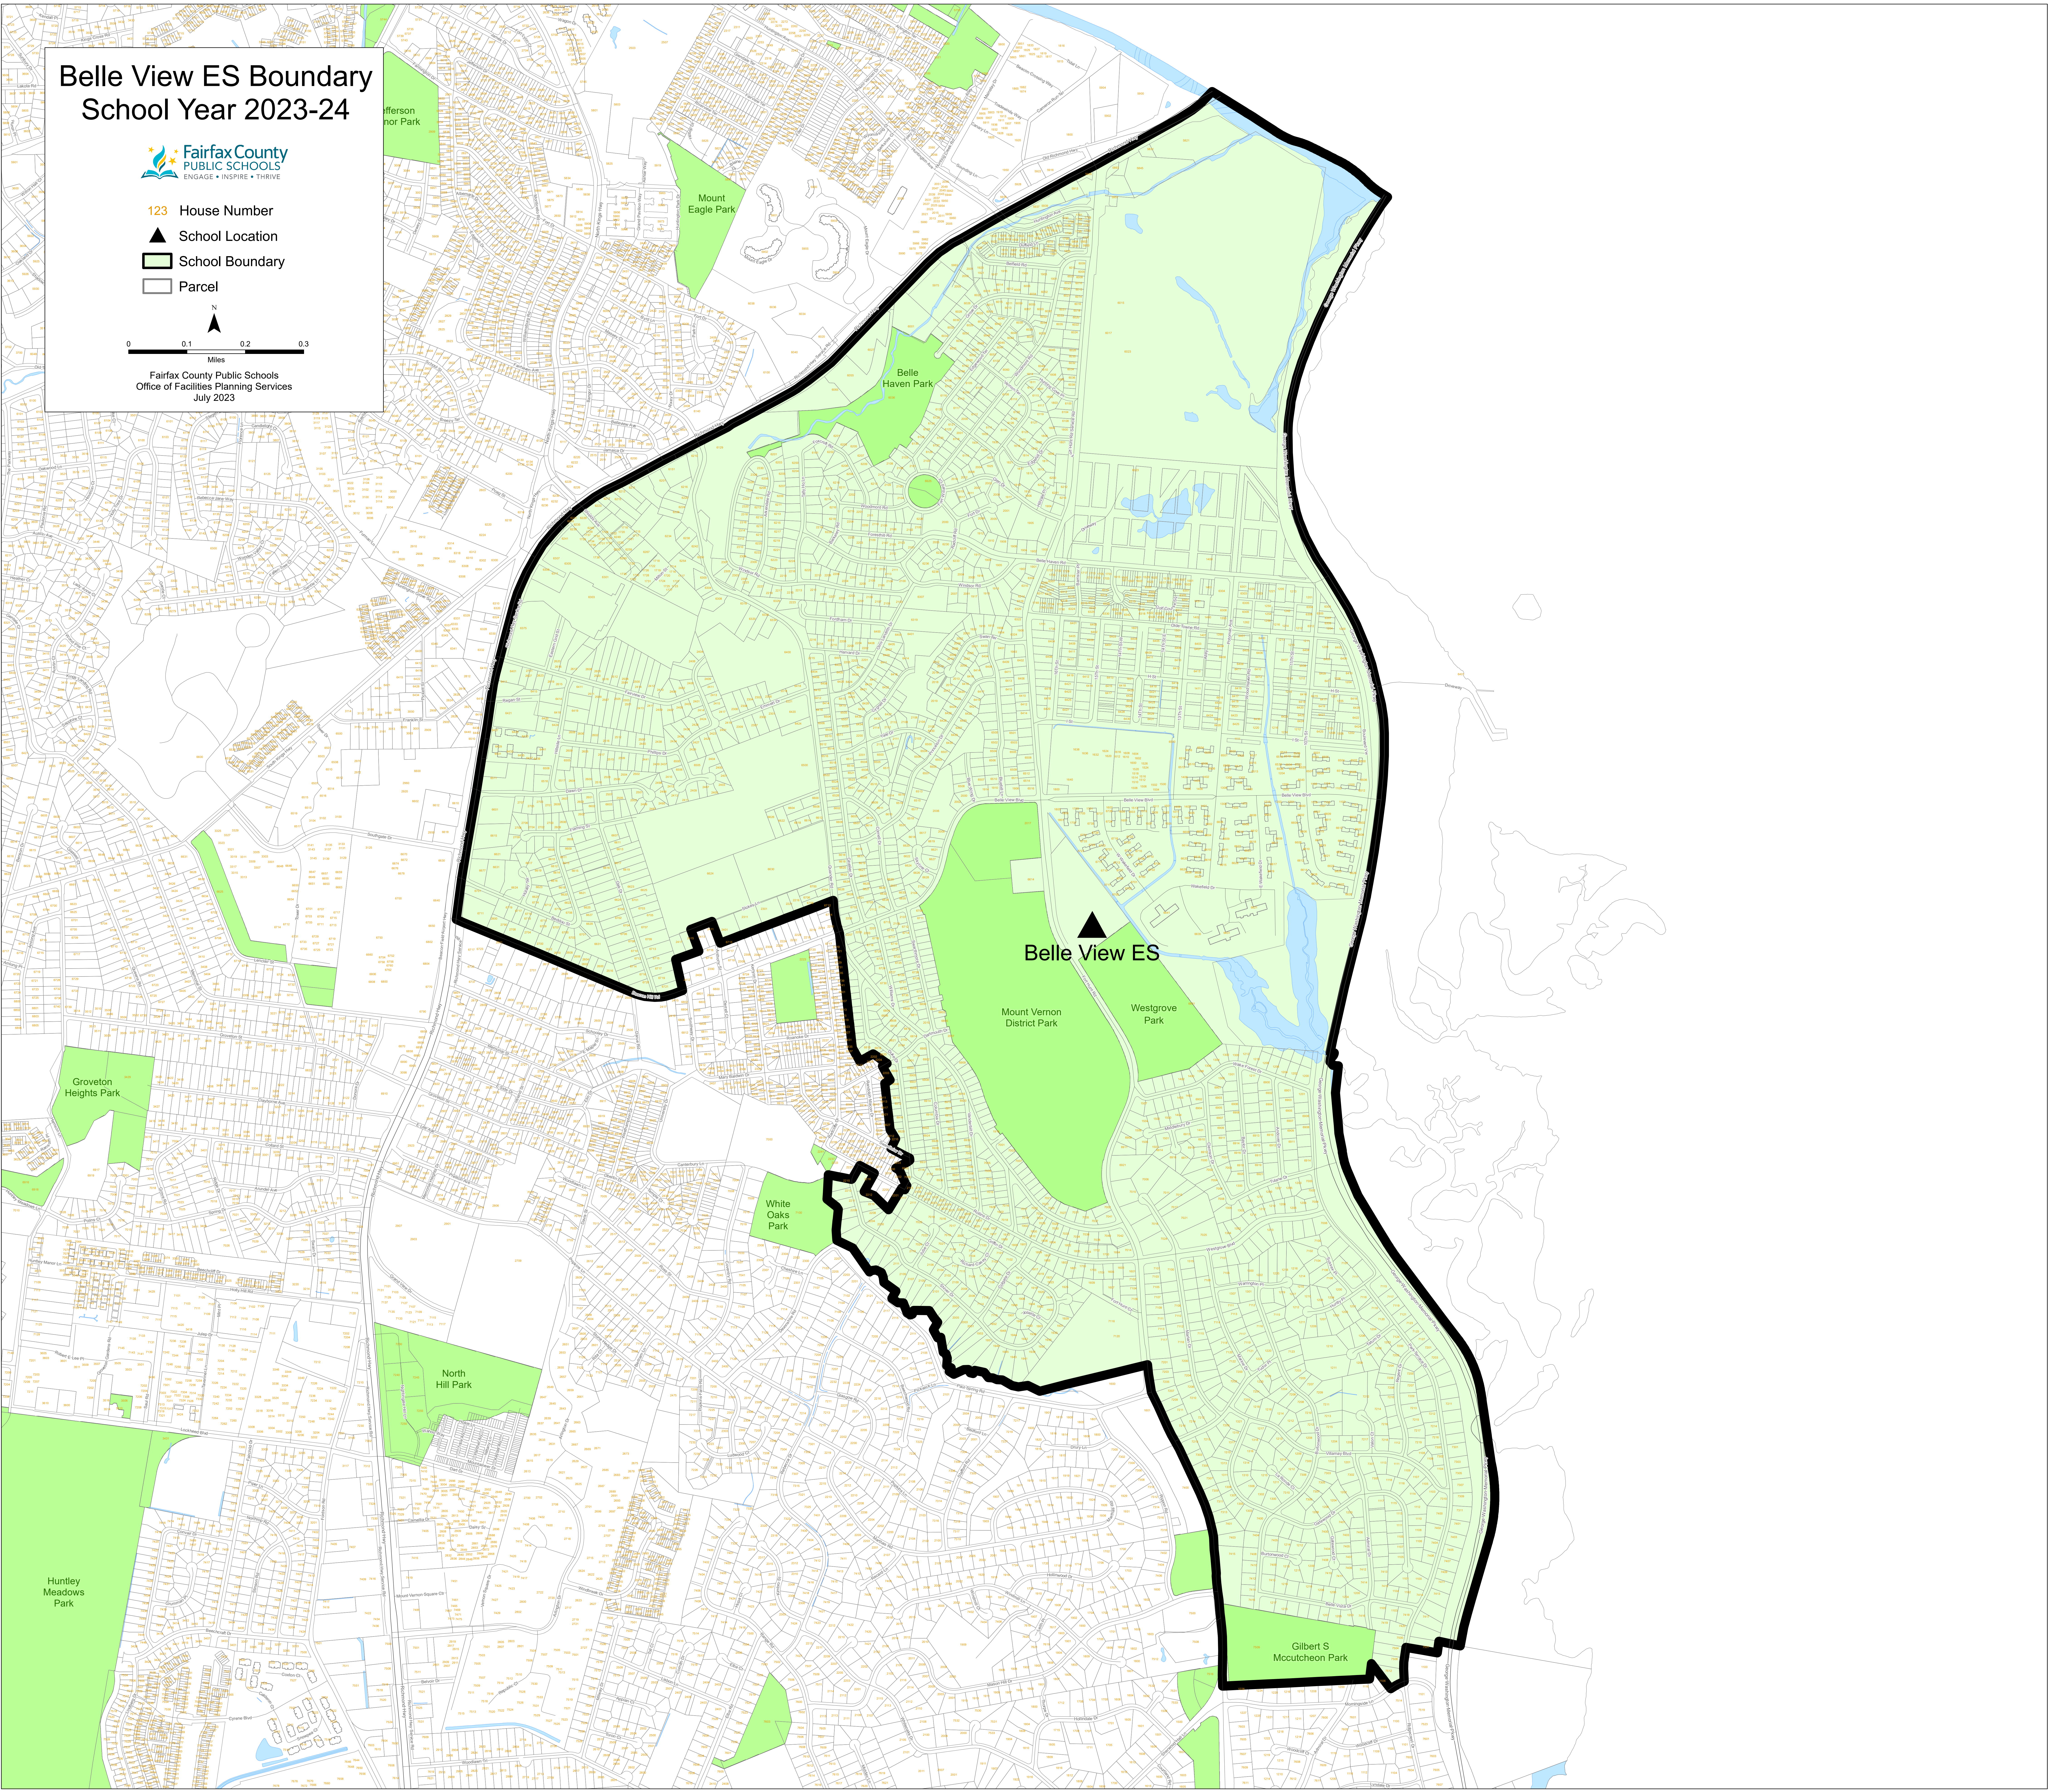

Belle View ES Boundary School Year 2023-24

- 123 House Number
- ▲ School Location
- ▭ School Boundary
- ▭ Parcel

Fairfax County Public Schools
Office of Facilities Planning Services
July 2023

Belle View ES

Mount Vernon District Park

Westgrove Park

Mount Eagle Park

Belle Haven Park

Groveton Heights Park

White Oaks Park

North Hill Park

Huntley Meadows Park

Gilbert S Mccutcheon Park