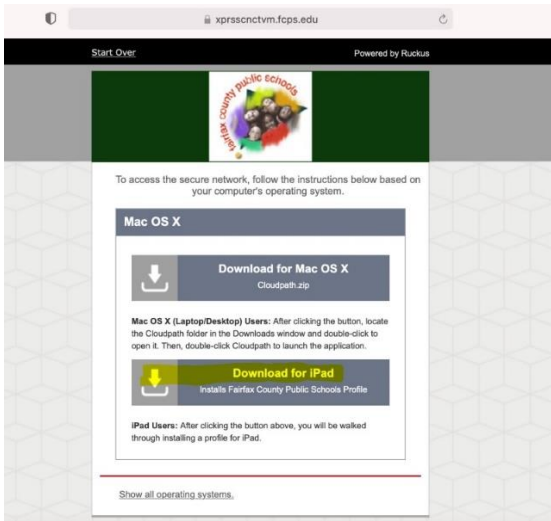

Mac OS Enrollment using Mobileconfig file

Start onboarding process as normal. When you get to the screen below.

Select Download for iPad

Will show profile was downloaded to System Preferences.

Open System Preferences. Select Profiles icon

Highlight the profile that just download and click install.

Will ask if you are sure, select install.

Will give message about FCPSonboard in use, click Install.

Will prompt you for computer password to allow installation of profile. Enter password and click OK