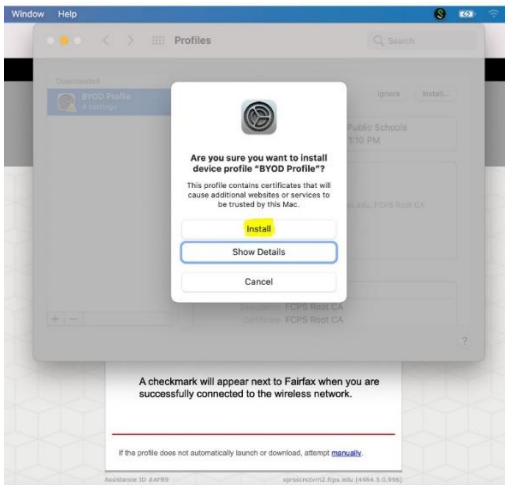

Mac OS Enrollment using Mobileconfig file

Start onboarding process as normal. When you get to the screen below.

Select Download for iPad

Will show profile was downloaded to System Preferences.

Open System Preferences. Select Profiles icon

Highlight the profile that just download and click install.

Will ask if you are sure, select install.

Will give message about FCPSonboard in use, click Install.

Will prompt you for computer password to allow installation of profile. Enter password and click OK

Profile will install and on completion wireless will automatically connect to Fairfax SSID.

Setup complete...