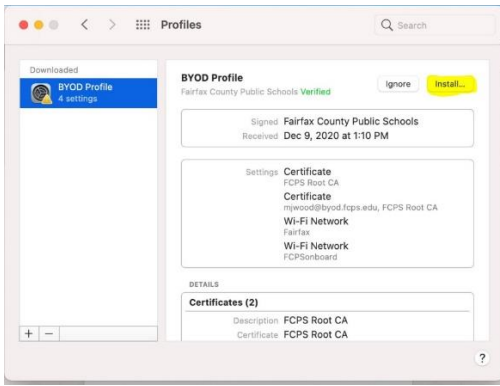

Mac OS Enrollment using Mobileconfig file

Start onboarding process as normal. When you get to the screen below.

Select Download for iPad

Will show profile was downloaded to System Preferences.

Open System Preferences. Select Profiles icon

Highlight the profile that just download and click install.

Will ask if you are sure, select install.

Will give message about FCPSonboard in use, click Install.

Will prompt you for computer password to allow installation of profile. Enter password and click OK