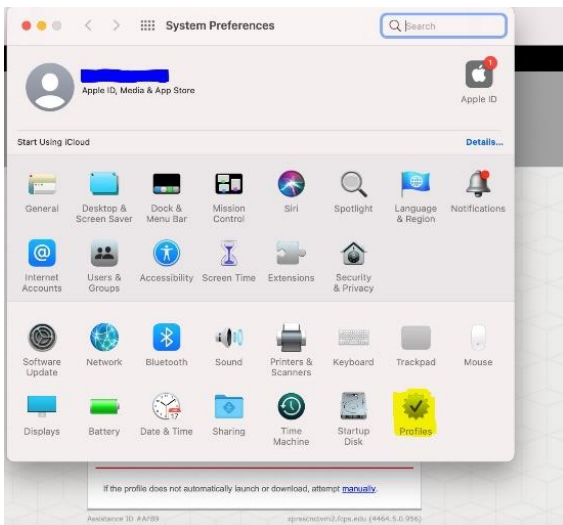

Mac OS Enrollment using Mobileconfig file

Start onboarding process as normal. When you get to the screen below.

Select Download for iPad

Will show profile was downloaded to System Preferences.

Open System Preferences. Select Profiles icon

Highlight the profile that just download and click install.

Will ask if you are sure, select install.

Will give message about FCPSonboard in use, click Install.

Will prompt you for computer password to allow installation of profile. Enter password and click OK

Profile will install and on completion wireless will automatically connect to Fairfax SSID.

Setup complete...