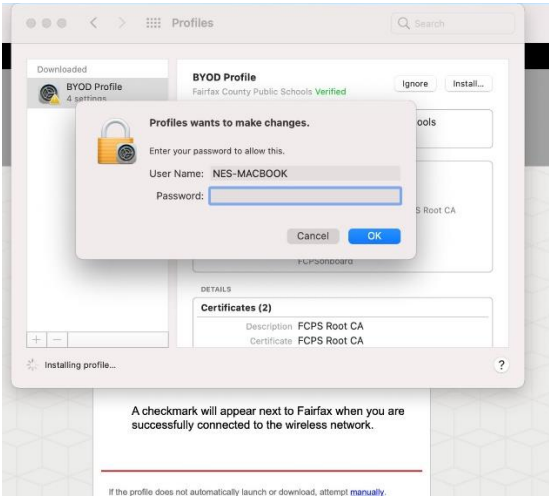

Mac OS Enrollment using Mobileconfig file

Start onboarding process as normal. When you get to the screen below.

Select Download for iPad

Will show profile was downloaded to System Preferences.

Open System Preferences. Select Profiles icon

Highlight the profile that just download and click install.

Will ask if you are sure, select install.

Will give message about FCPSonboard in use, click Install.

Will prompt you for computer password to allow installation of profile. Enter password and click OK

Profile will install and on completion wireless will automatically connect to Fairfax SSID.

Setup complete...