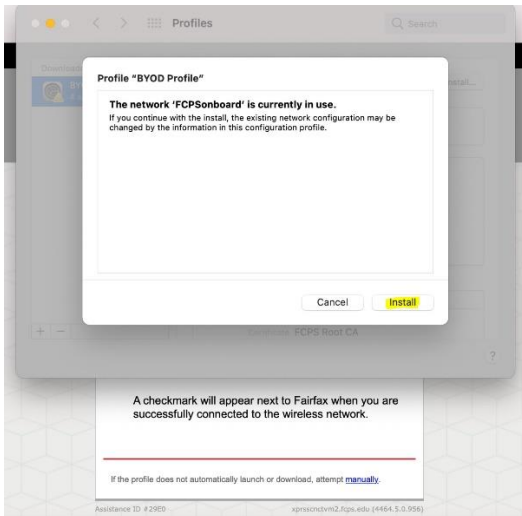

Mac OS Enrollment using Mobileconfig file

Start onboarding process as normal. When you get to the screen below.

Select Download for iPad

Will show profile was downloaded to System Preferences.

Open System Preferences. Select Profiles icon

Highlight the profile that just download and click install.

Will ask if you are sure, select install.

Will give message about FCPSonboard in use, click Install.

Will prompt you for computer password to allow installation of profile. Enter password and click OK