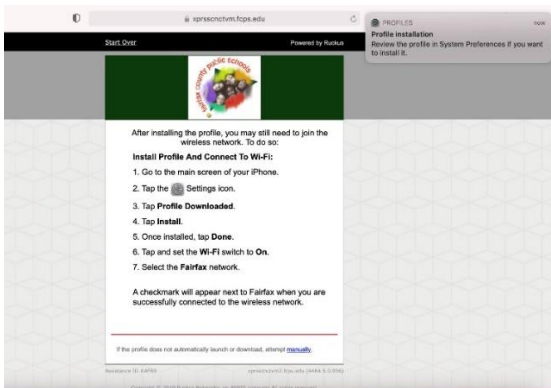

Mac OS Enrollment using Mobileconfig file

Start onboarding process as normal. When you get to the screen below.

Select Download for iPad

Will show profile was downloaded to System Preferences.

Open System Preferences. Select Profiles icon

Highlight the profile that just download and click install.

Will ask if you are sure, select install.

Will give message about FCPSonboard in use, click Install.

Will prompt you for computer password to allow installation of profile. Enter password and click OK