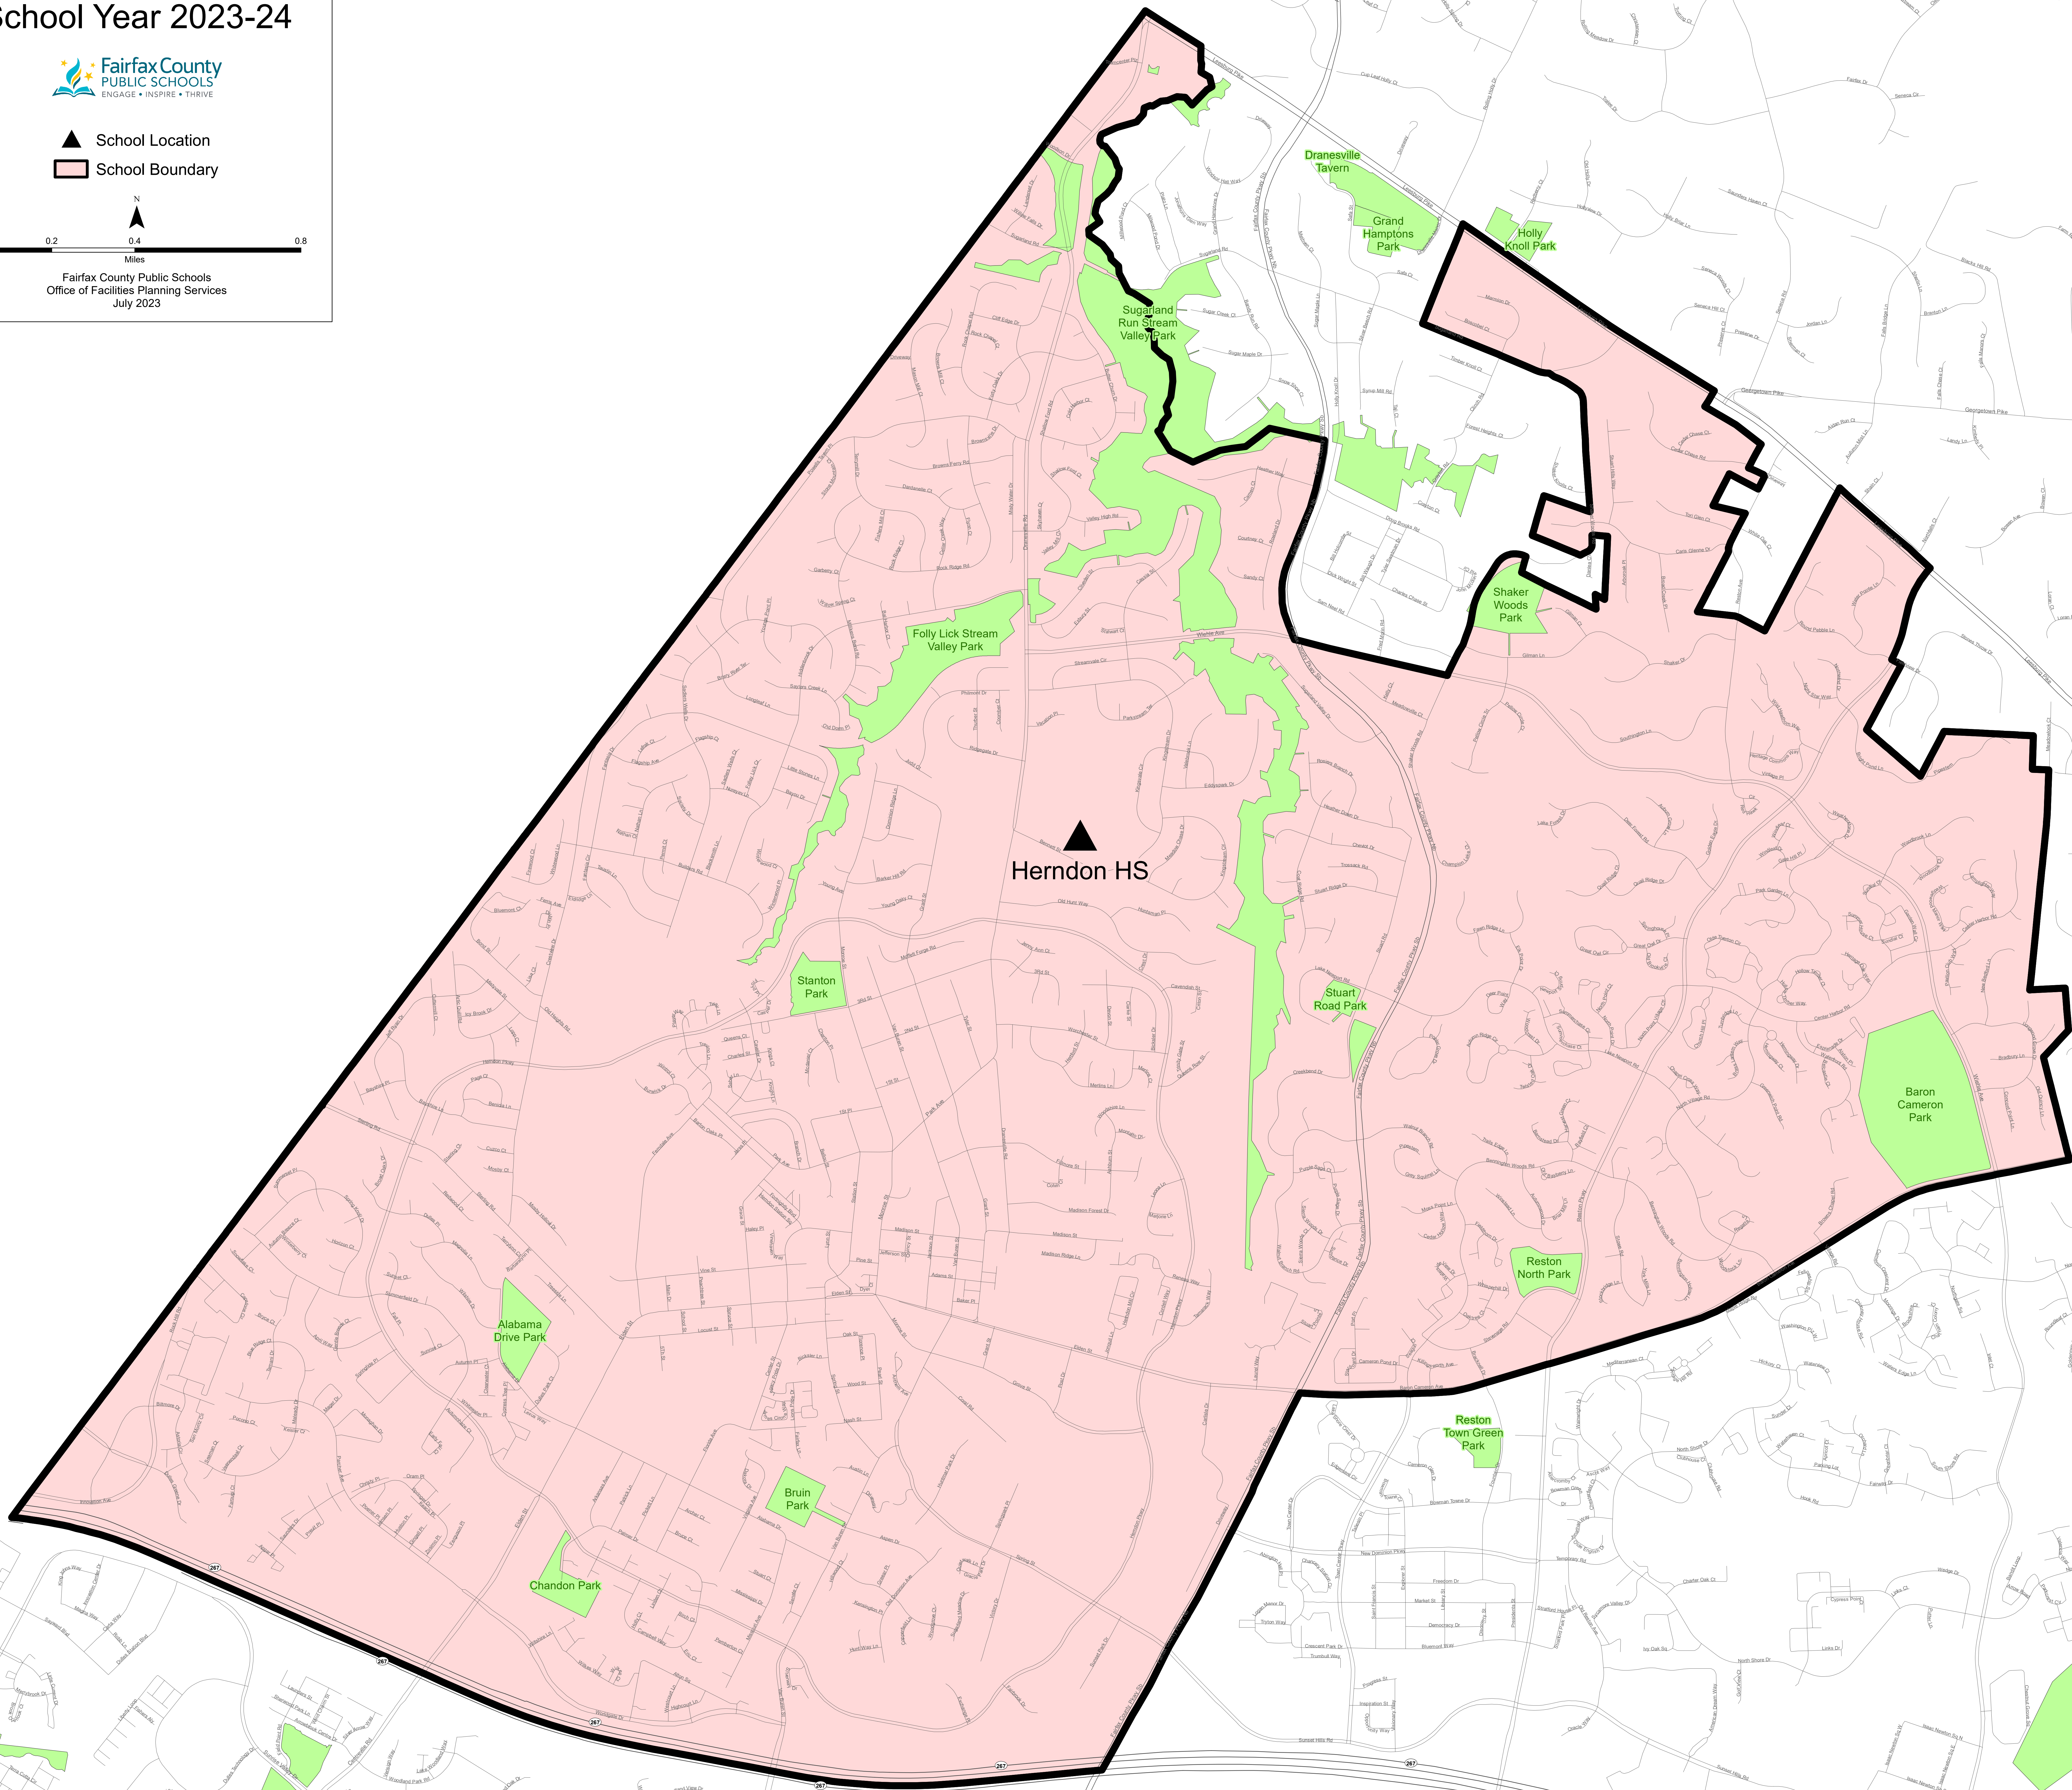

# Herndon HS Boundary School Year 2023-24

- ▲ School Location
- ▭ School Boundary

0 0.2 0.4 0.8  
Miles

Fairfax County Public Schools  
Office of Facilities Planning Services  
July 2023

▲  
Herndon HS

Stanton Park

Folly Lick Stream Valley Park

Suggard Run Stream Valley Park

Dranesville Tavern

Grand Hamptons Park

Holly Knoll Park

Shaker Woods Park

Great Falls Nike Park

Windemere Park

Stuart Road Park

Baron Cameron Park

Reston North Park

Reston Town Green Park

Bruin Park

Chandon Park

Alabama Drive Park

Arrowbrook Park

Merrybrook Run Stream Valley Park

Dulles Corner Park

Lake Fairfax Park