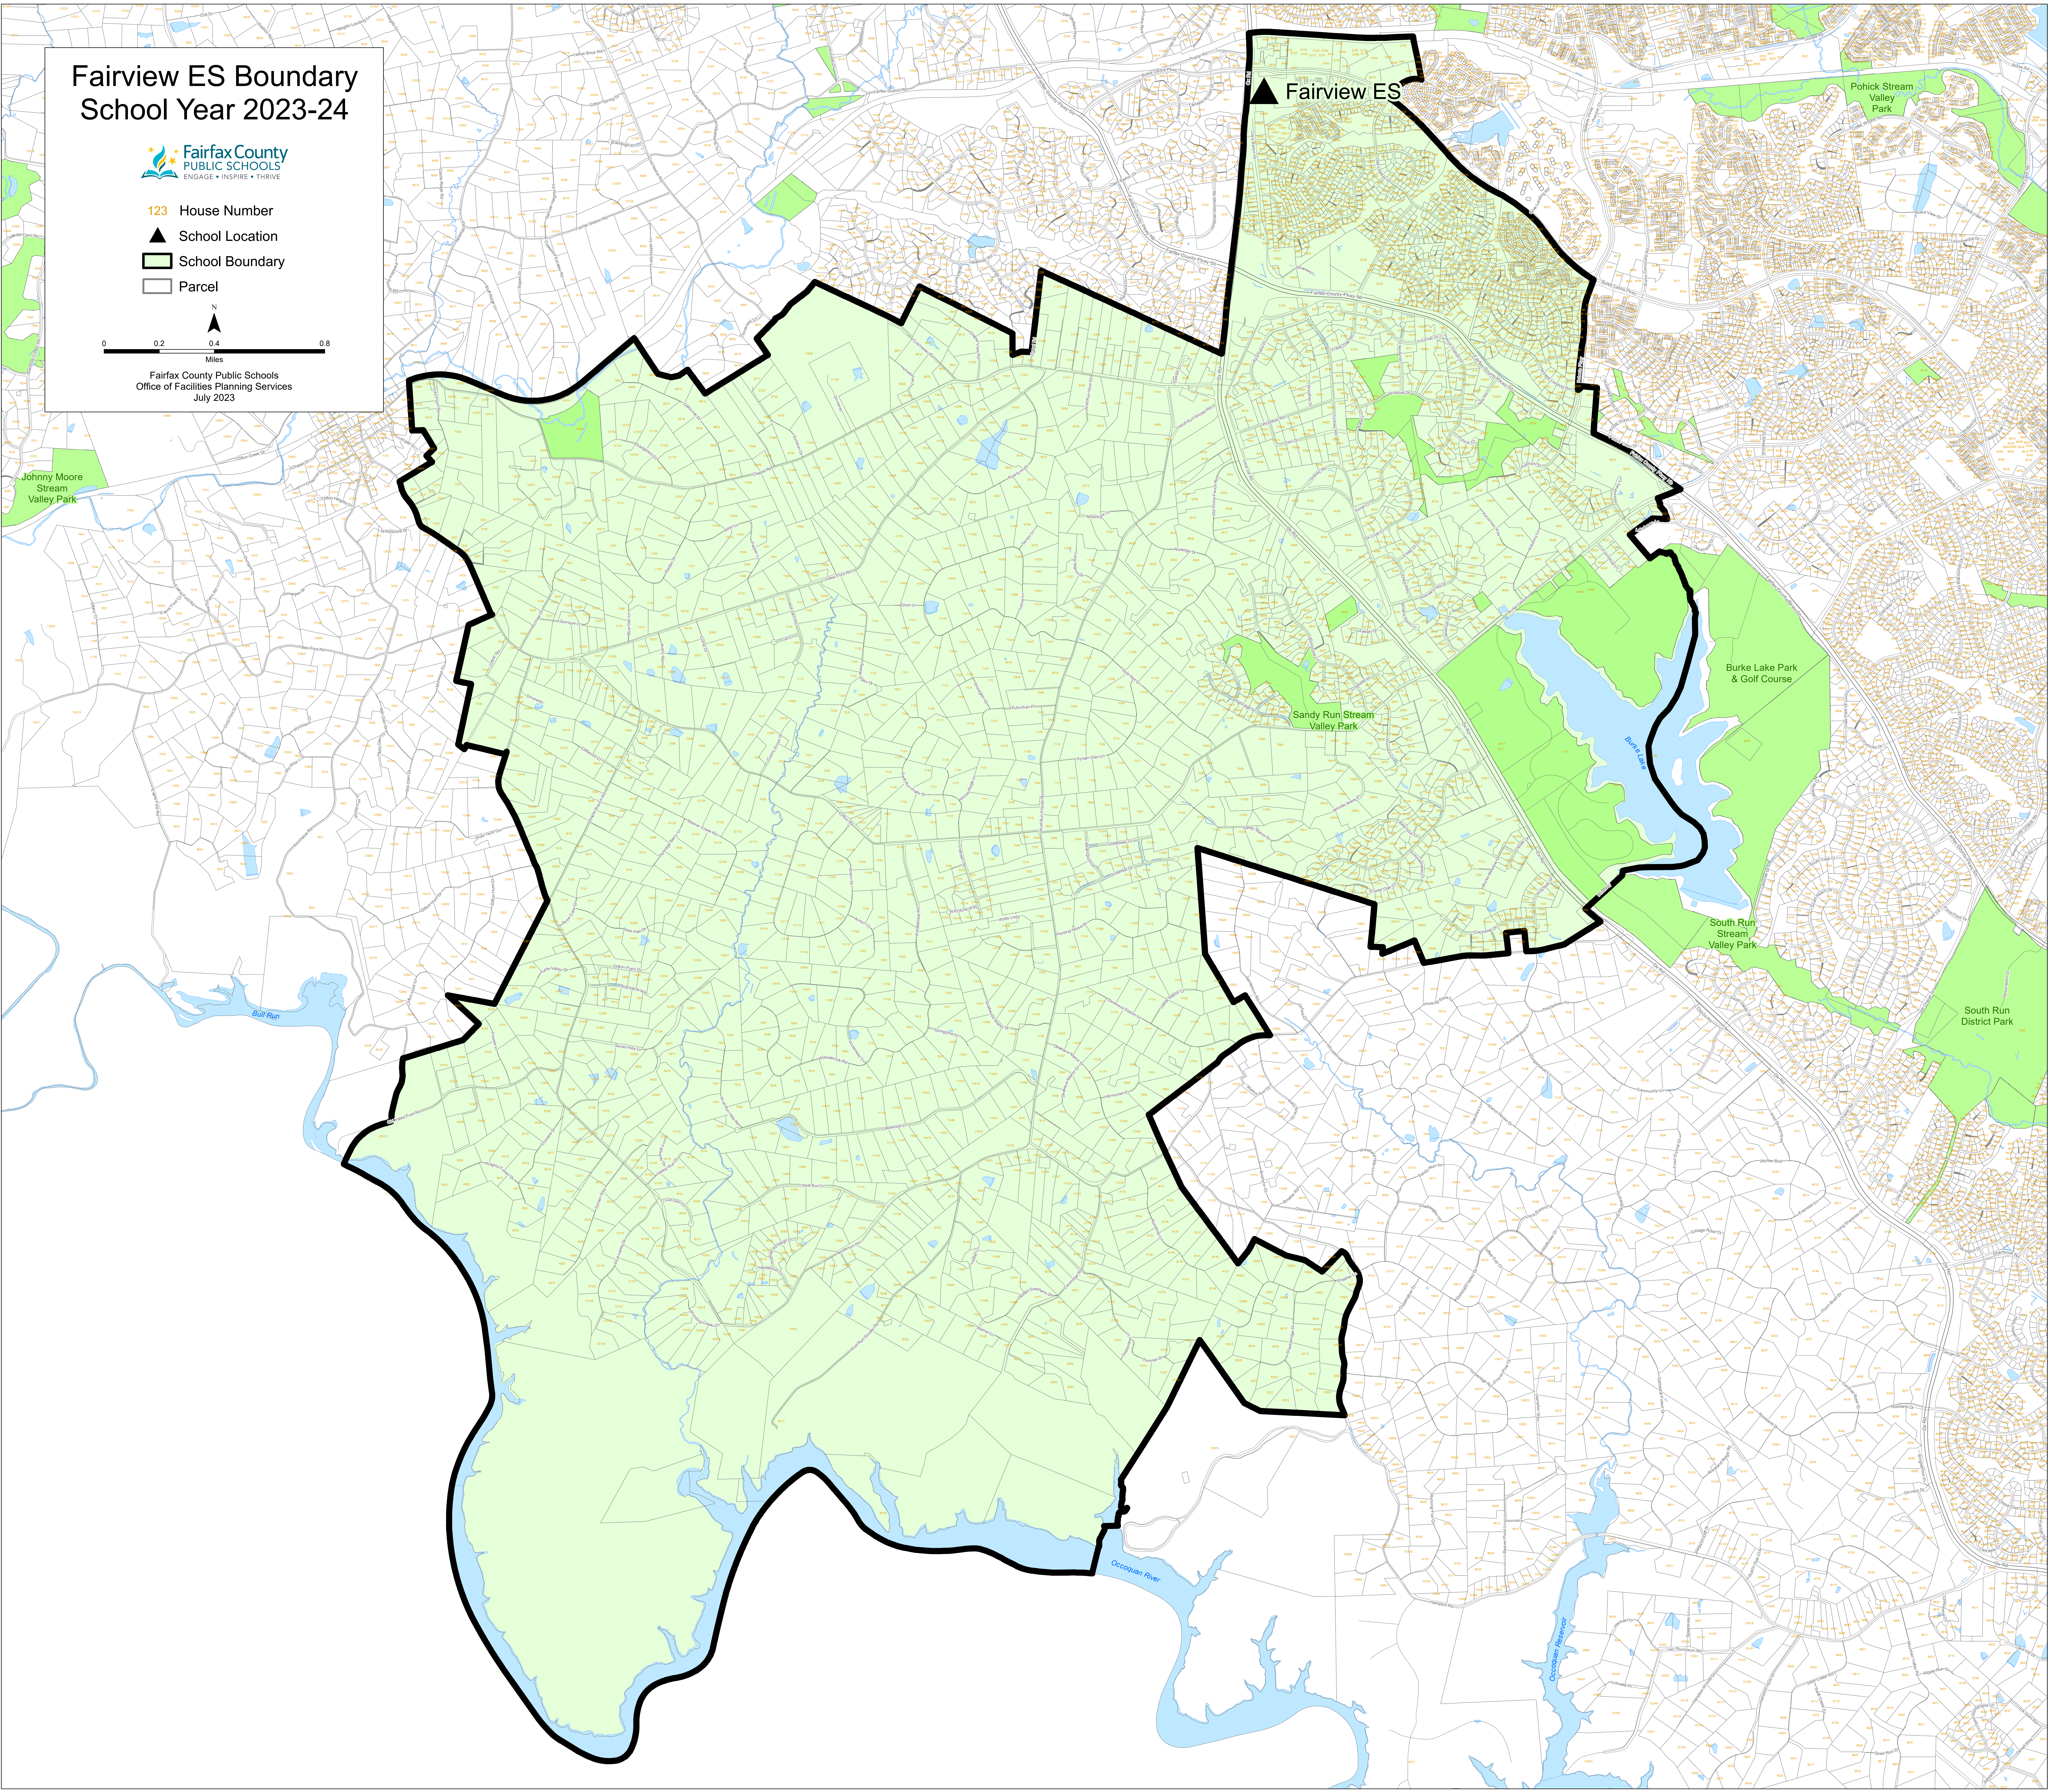

Fairview ES Boundary School Year 2023-24

- 123 House Number
- ▲ School Location
- ▭ School Boundary
- ▭ Parcel

Fairfax County Public Schools
Office of Facilities Planning Services
July 2023

▲ Fairview ES

Pohick Stream Valley Park

Johnny Moore Stream Valley Park

Sandy Run Stream Valley Park

Burke Lake Park & Golf Course

South Run Stream Valley Park

South Run District Park

Bull Run

Occoquan River

Occoquan Reservoir