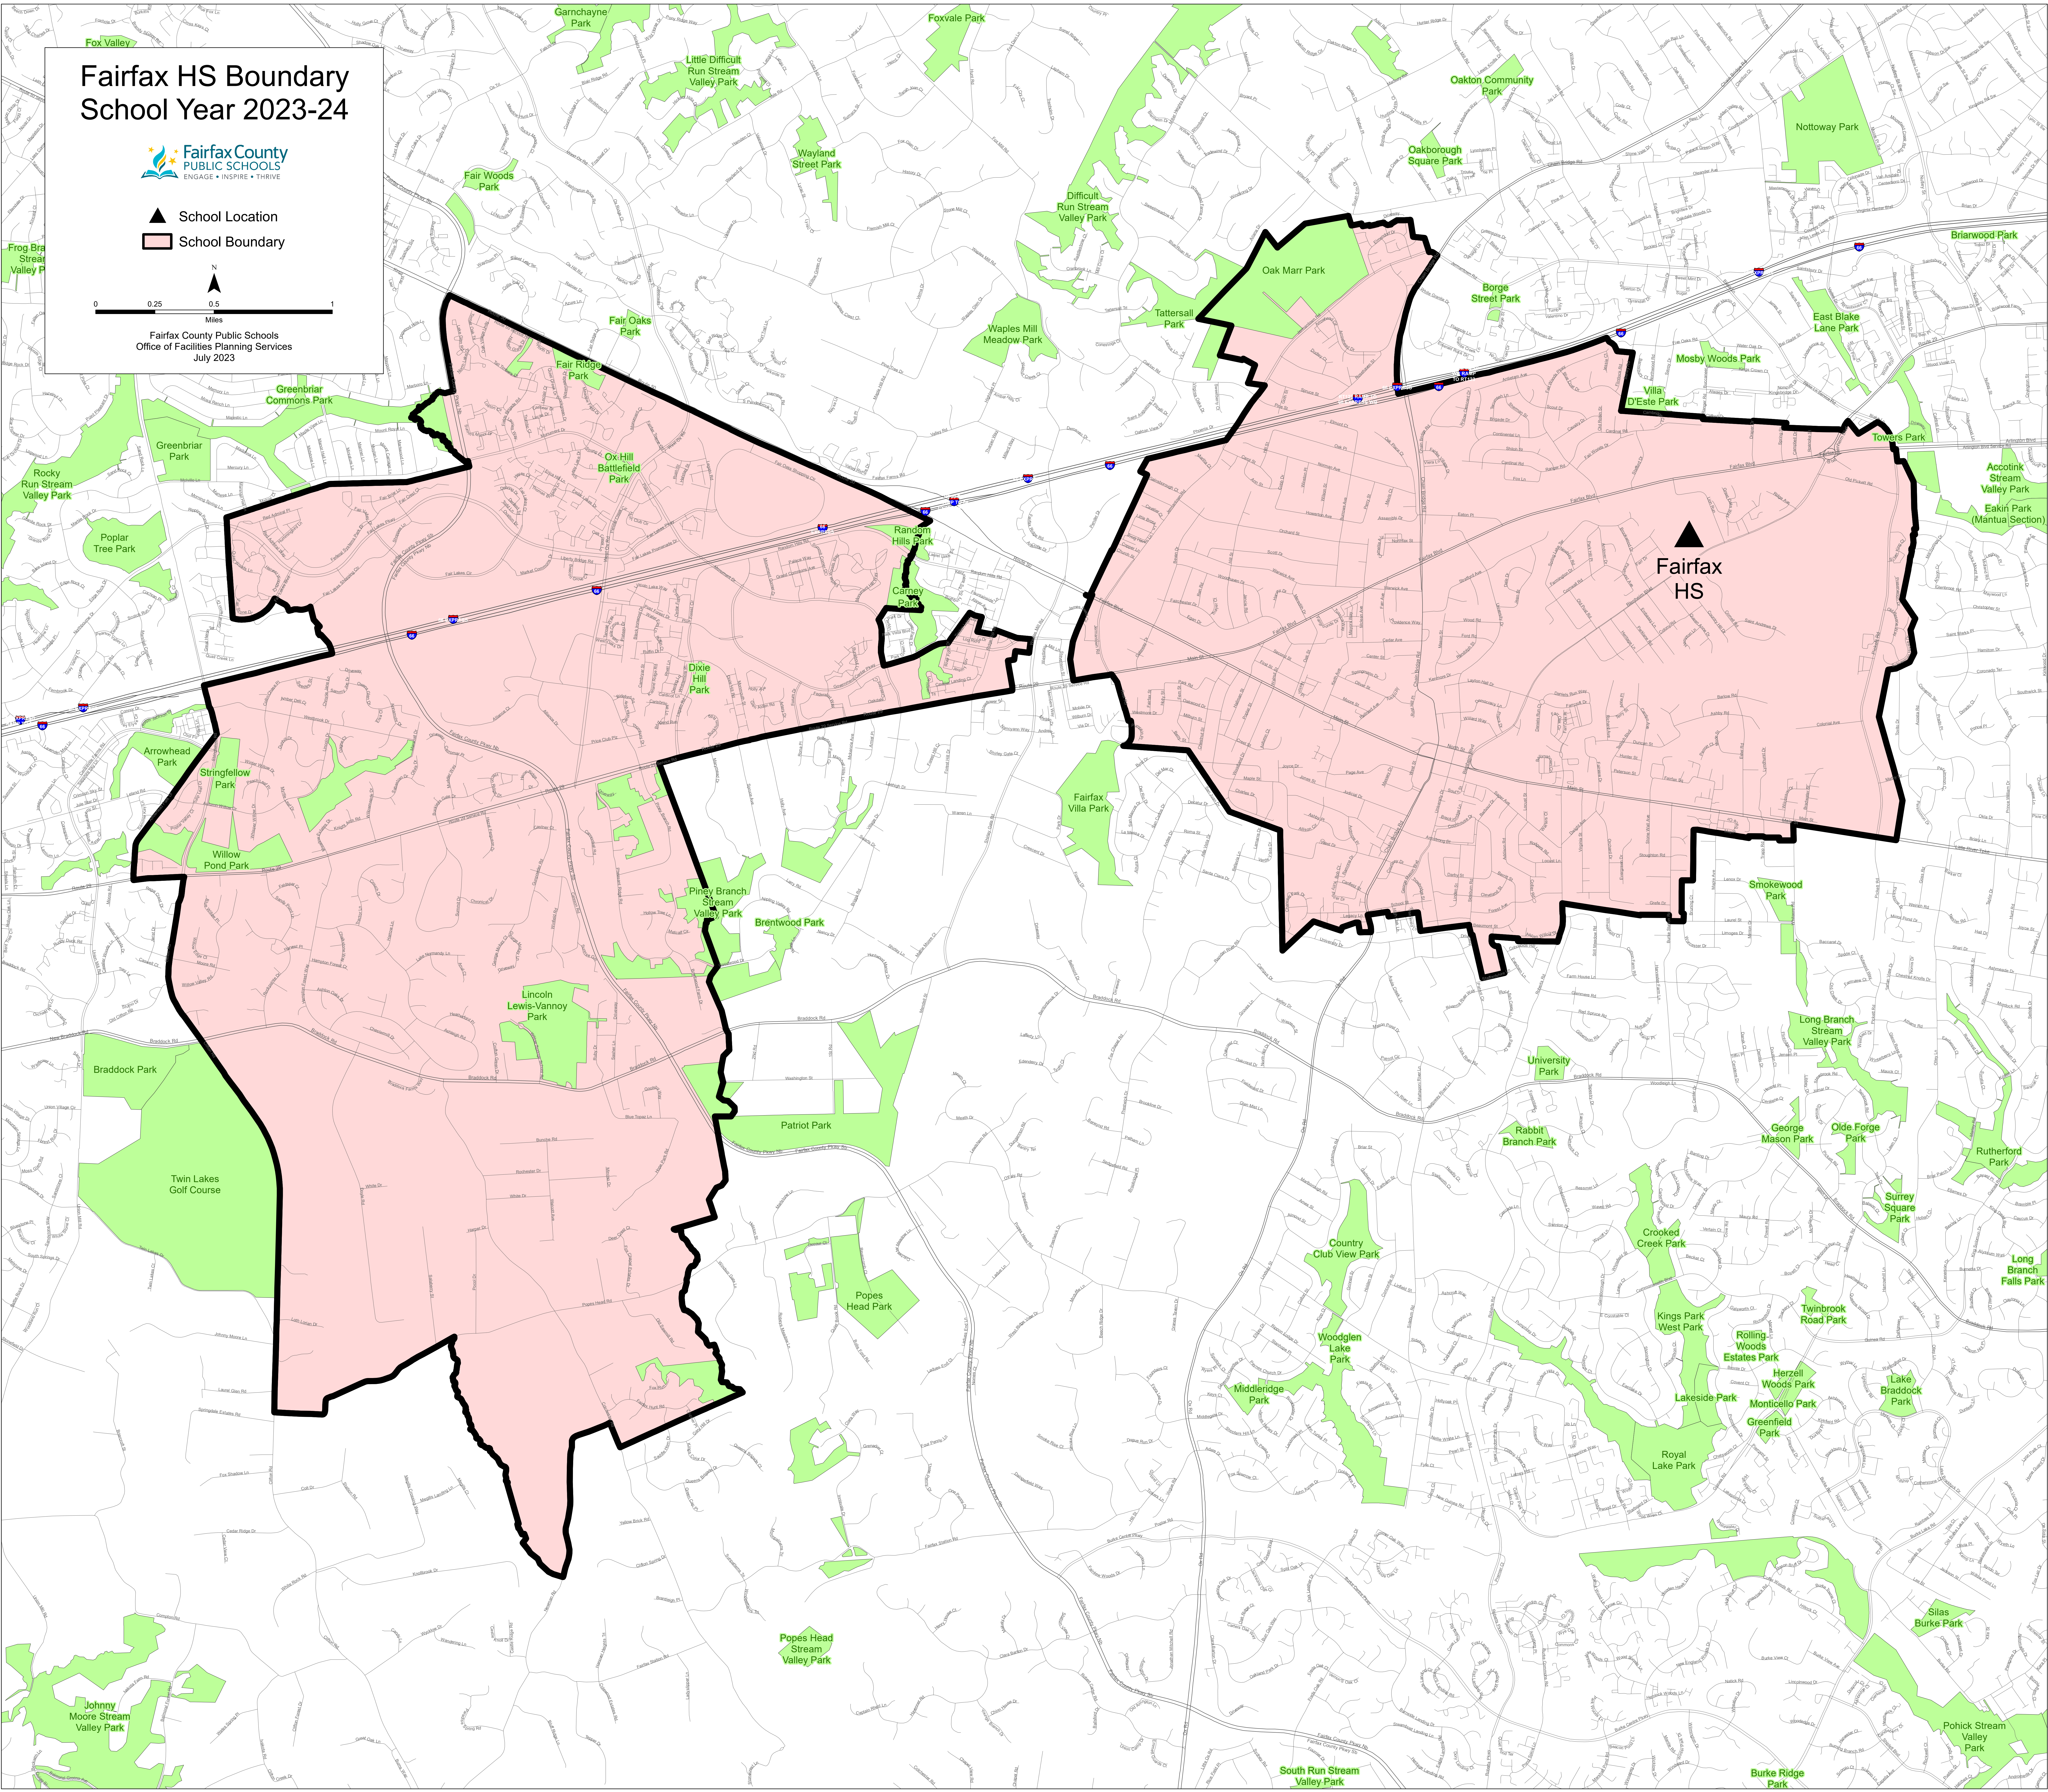

Fairfax HS Boundary School Year 2023-24

- ▲ School Location
- ▭ School Boundary

Fairfax County Public Schools
Office of Facilities Planning Services
July 2023

Fairfax
HS

Map labels include: Fox Valley, Garnchayne Park, Foxvale Park, Little Difficult Run Stream Valley Park, Wayland Street Park, Oakton Community Park, Oakborough Square Park, Nottoway Park, Fair Woods Park, Fair Oaks Park, Fair Ridge Park, Ox Hill Battlefield Park, Random Hills Park, Carney Park, Fairfax Villa Park, Fairfax HS, Mosby Woods Park, East Blake Lane Park, Towers Park, Greenbriar Commons Park, Greenbriar Park, Rocky Run Stream Valley Park, Poplar Tree Park, Arrowhead Park, Stringfellow Park, Willow Pond Park, Piney Branch Stream Valley Park, Brentwood Park, Lincoln Lewis-Vannoy Park, Patriot Park, Fairfax Villa Park, Fairfax HS, Smokewood Park, University Park, Rabbit Branch Park, George Mason Park, Olde Forge Park, Rutherford Park, Braddock Park, Twin Lakes Golf Course, Popes Head Park, Country Club View Park, Woodglan Lake Park, Middleridge Park, Kings Park West Park, Lakeside Park, Royal Lake Park, Rolling Woods Estates Park, Herzell Woods Park, Monticello Park, Greenfield Park, Long Branch Stream Valley Park, Long Branch Falls Park, Surrey Square Park, Lake Braddock Park, Lake Braddock Park, Silas Burke Park, Pohick Stream Valley Park, South Run Stream Valley Park, Burke Ridge Park, and Johnny Moore Stream Valley Park.