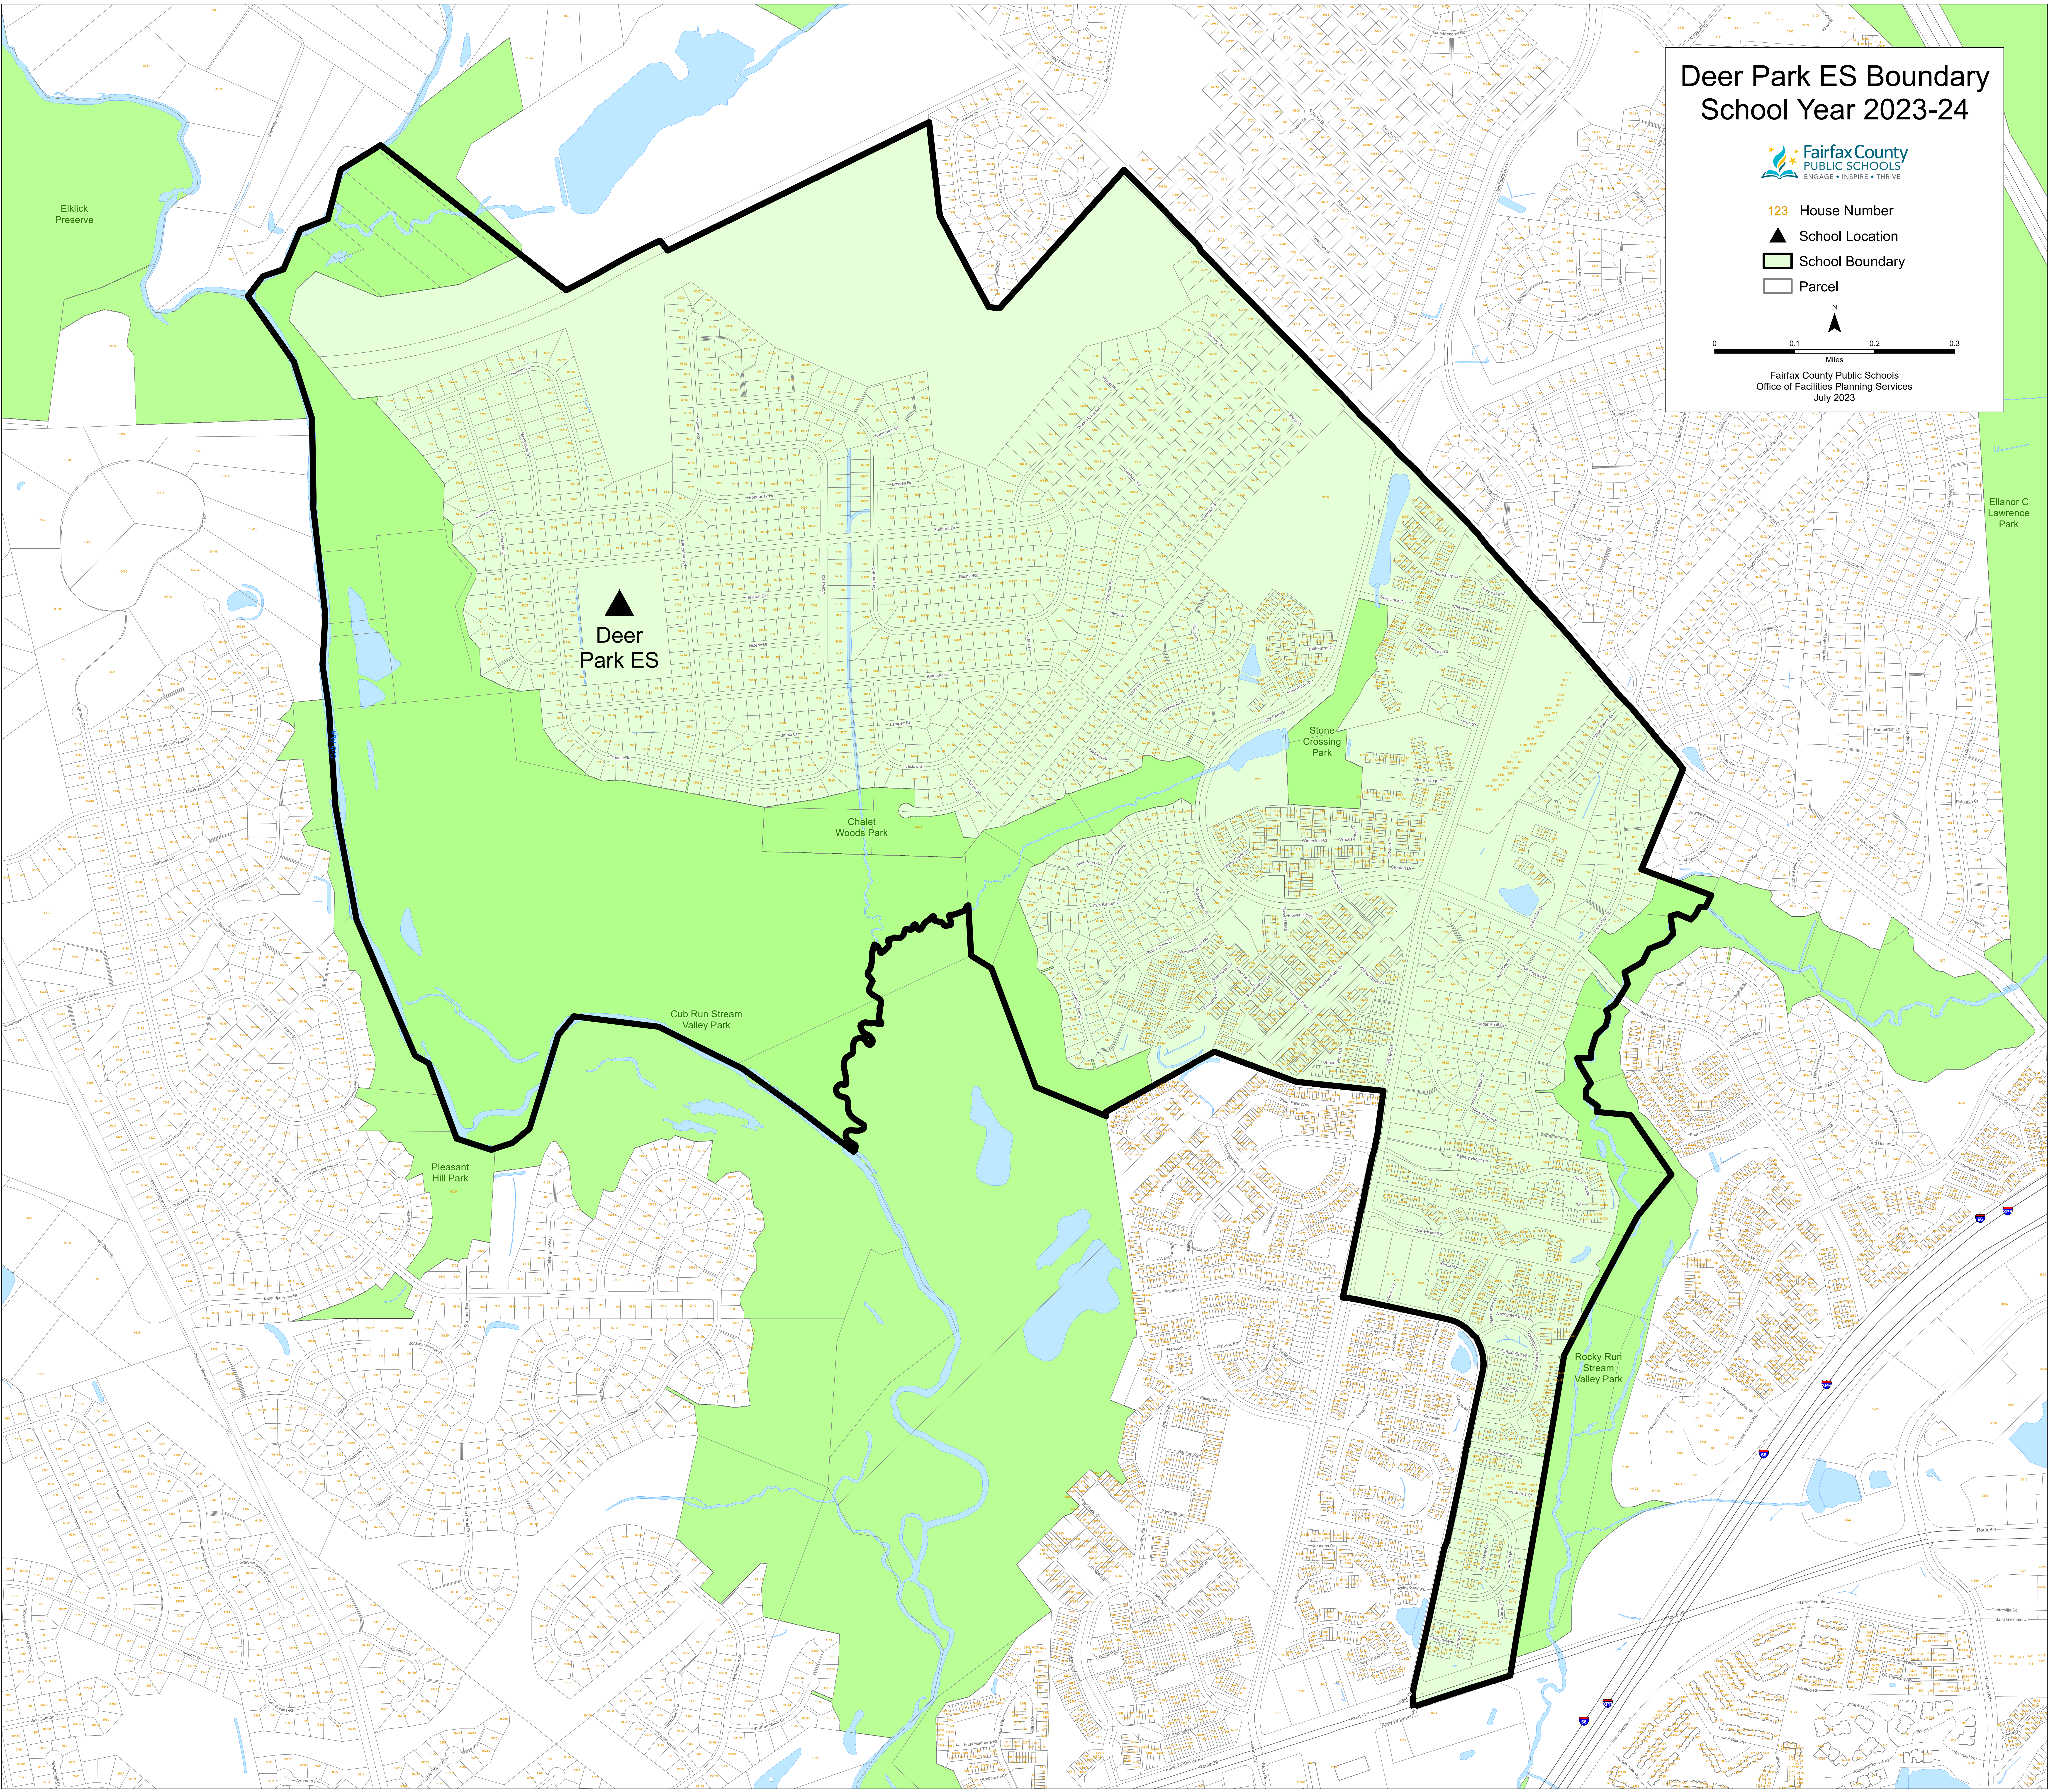

Deer Park ES Boundary School Year 2023-24

- 123 House Number
- ▲ School Location
- ▭ School Boundary
- ▭ Parcel

Fairfax County Public Schools
Office of Facilities Planning Services
July 2023

▲
Deer
Park ES

Pleasant
Hill Park

Cub Run Stream
Valley Park

Chalet
Woods Park

Stone
Crossing
Park

Rocky Run
Stream
Valley Park

Ellenor C
Lawrence
Park

Elklick
Preserve