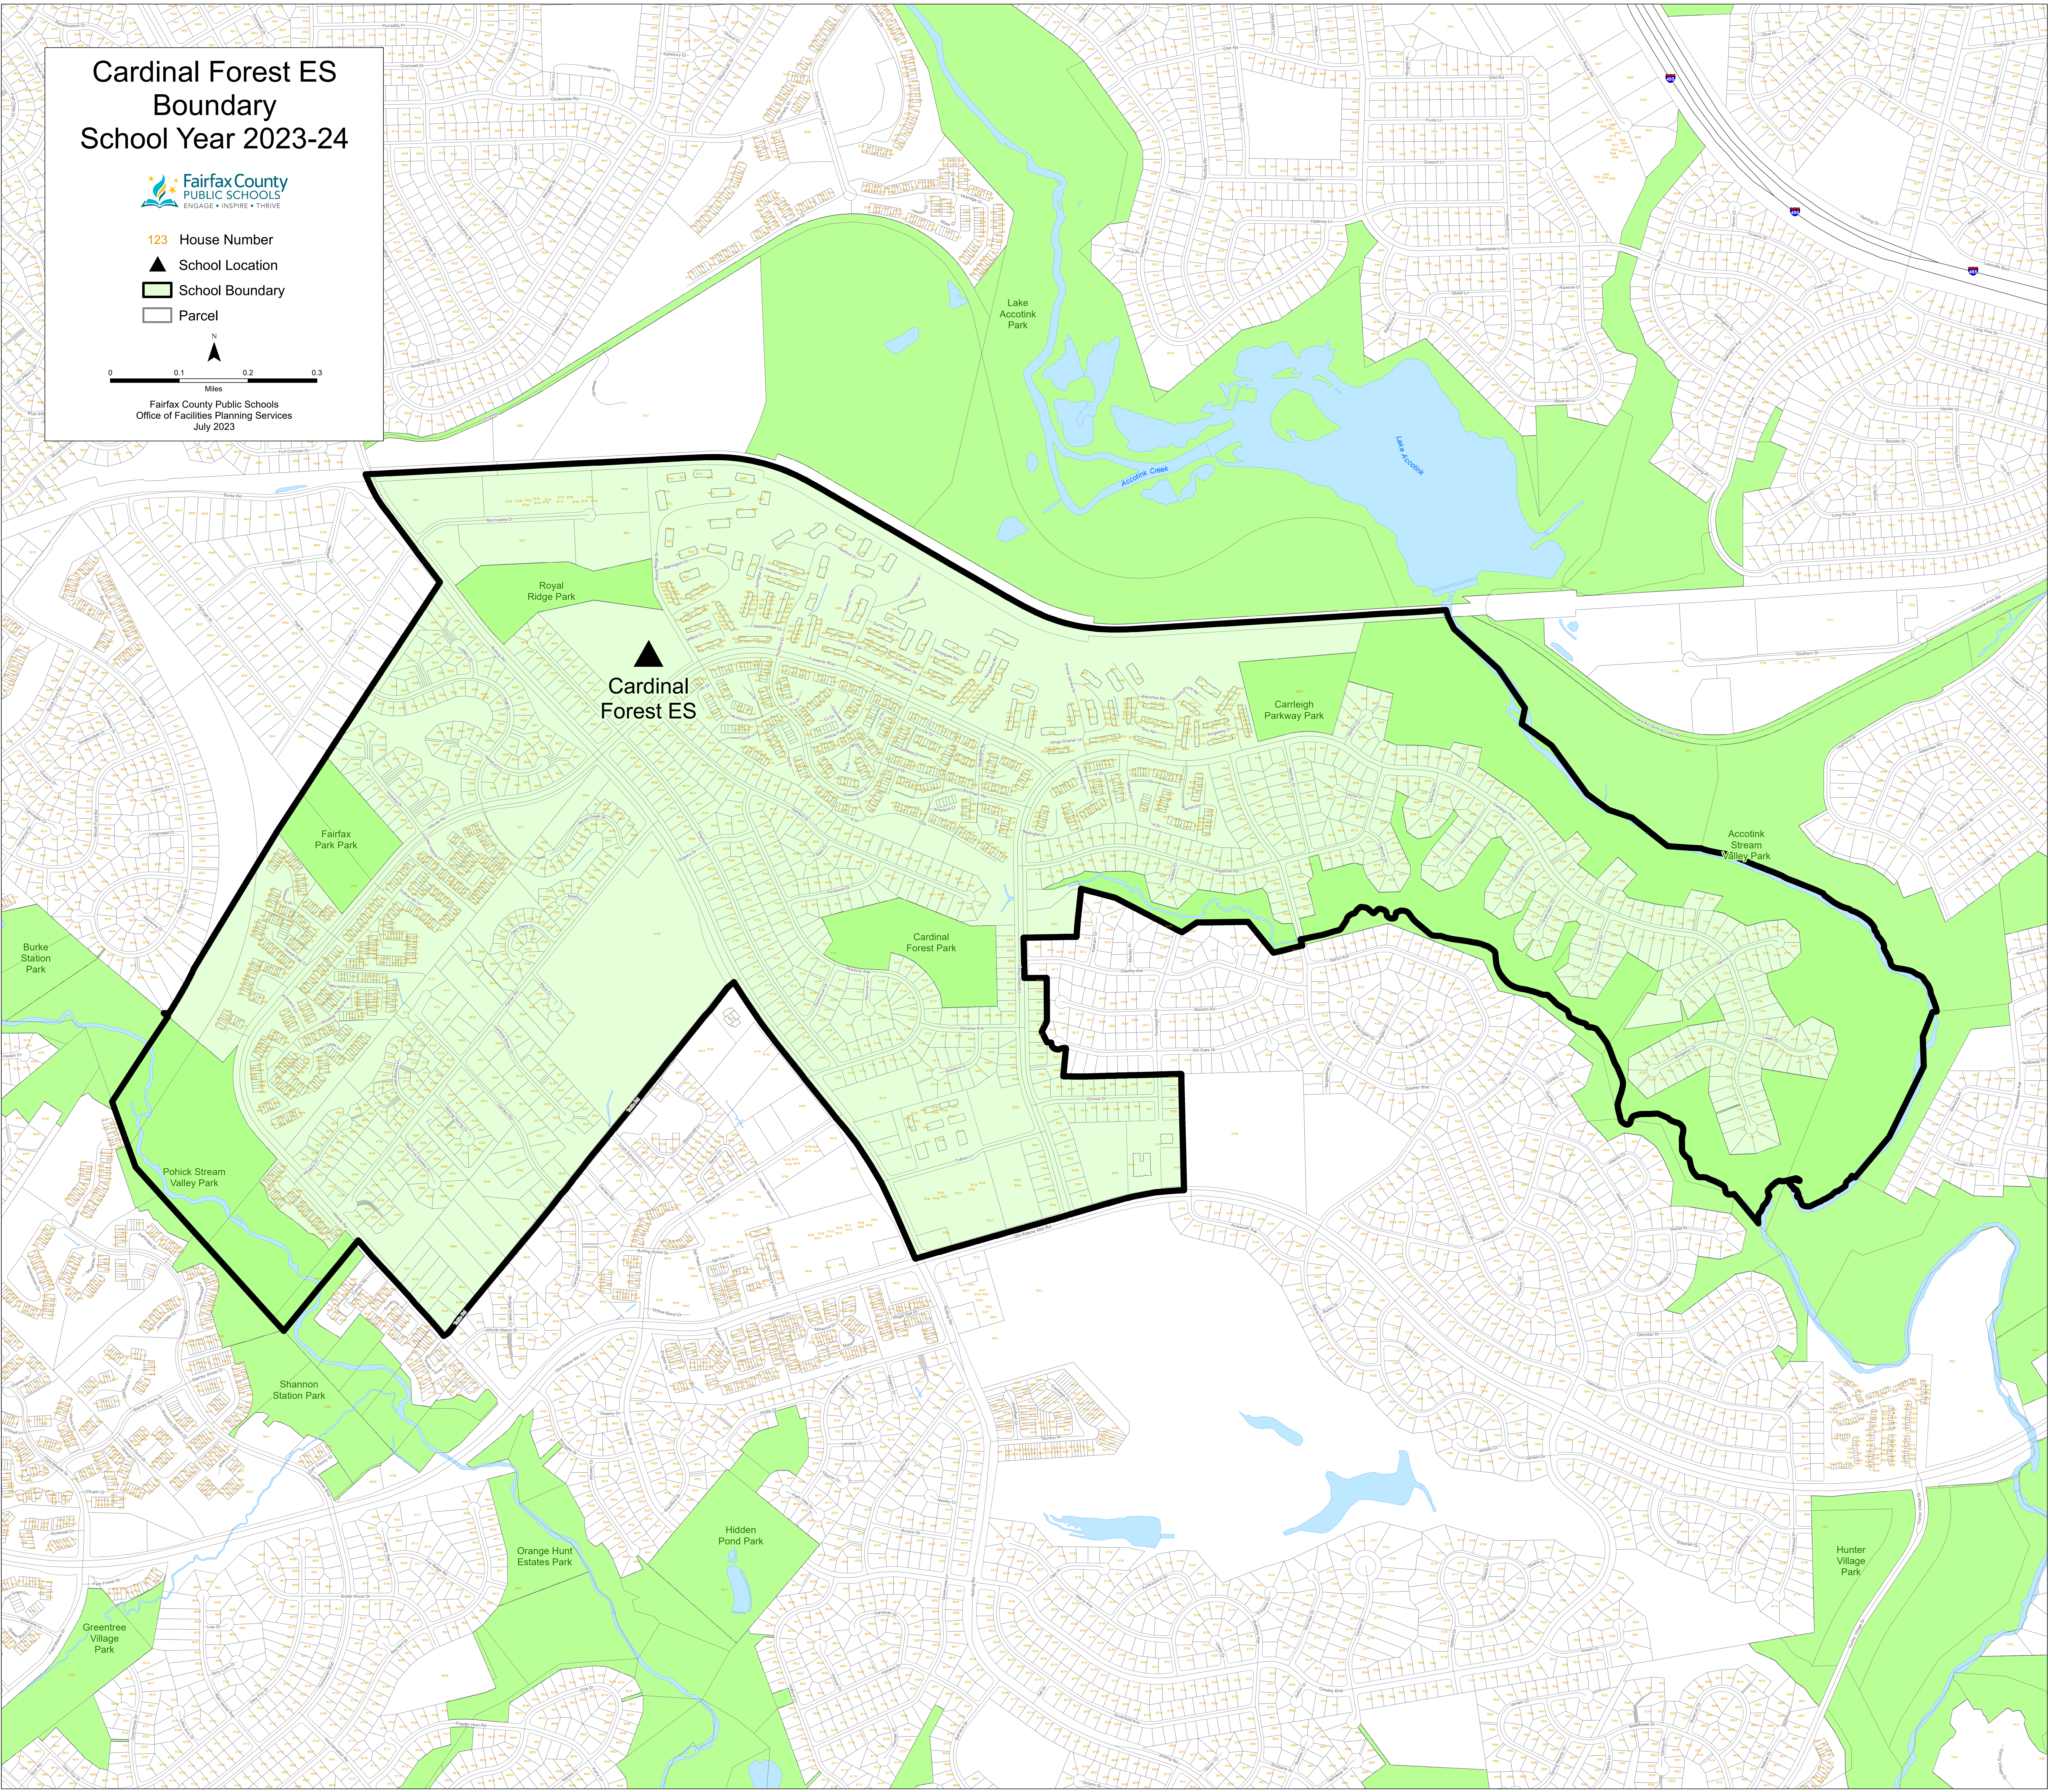

# Cardinal Forest ES Boundary School Year 2023-24

- 123 House Number
- ▲ School Location
- ▭ School Boundary
- ▭ Parcel

Fairfax County Public Schools  
Office of Facilities Planning Services  
July 2023

▲  
Cardinal Forest ES

Royal Ridge Park

Lake Accotink Park

Accotink Creek

Lake Accotink

Fairfax Park Park

Carleigh Parkway Park

Accotink Stream Valley Park

Cardinal Forest Park

Burke Station Park

Pohick Stream Valley Park

Shannon Station Park

Orange Hunt Estates Park

Hidden Pond Park

Greentree Village Park

Hunter Village Park