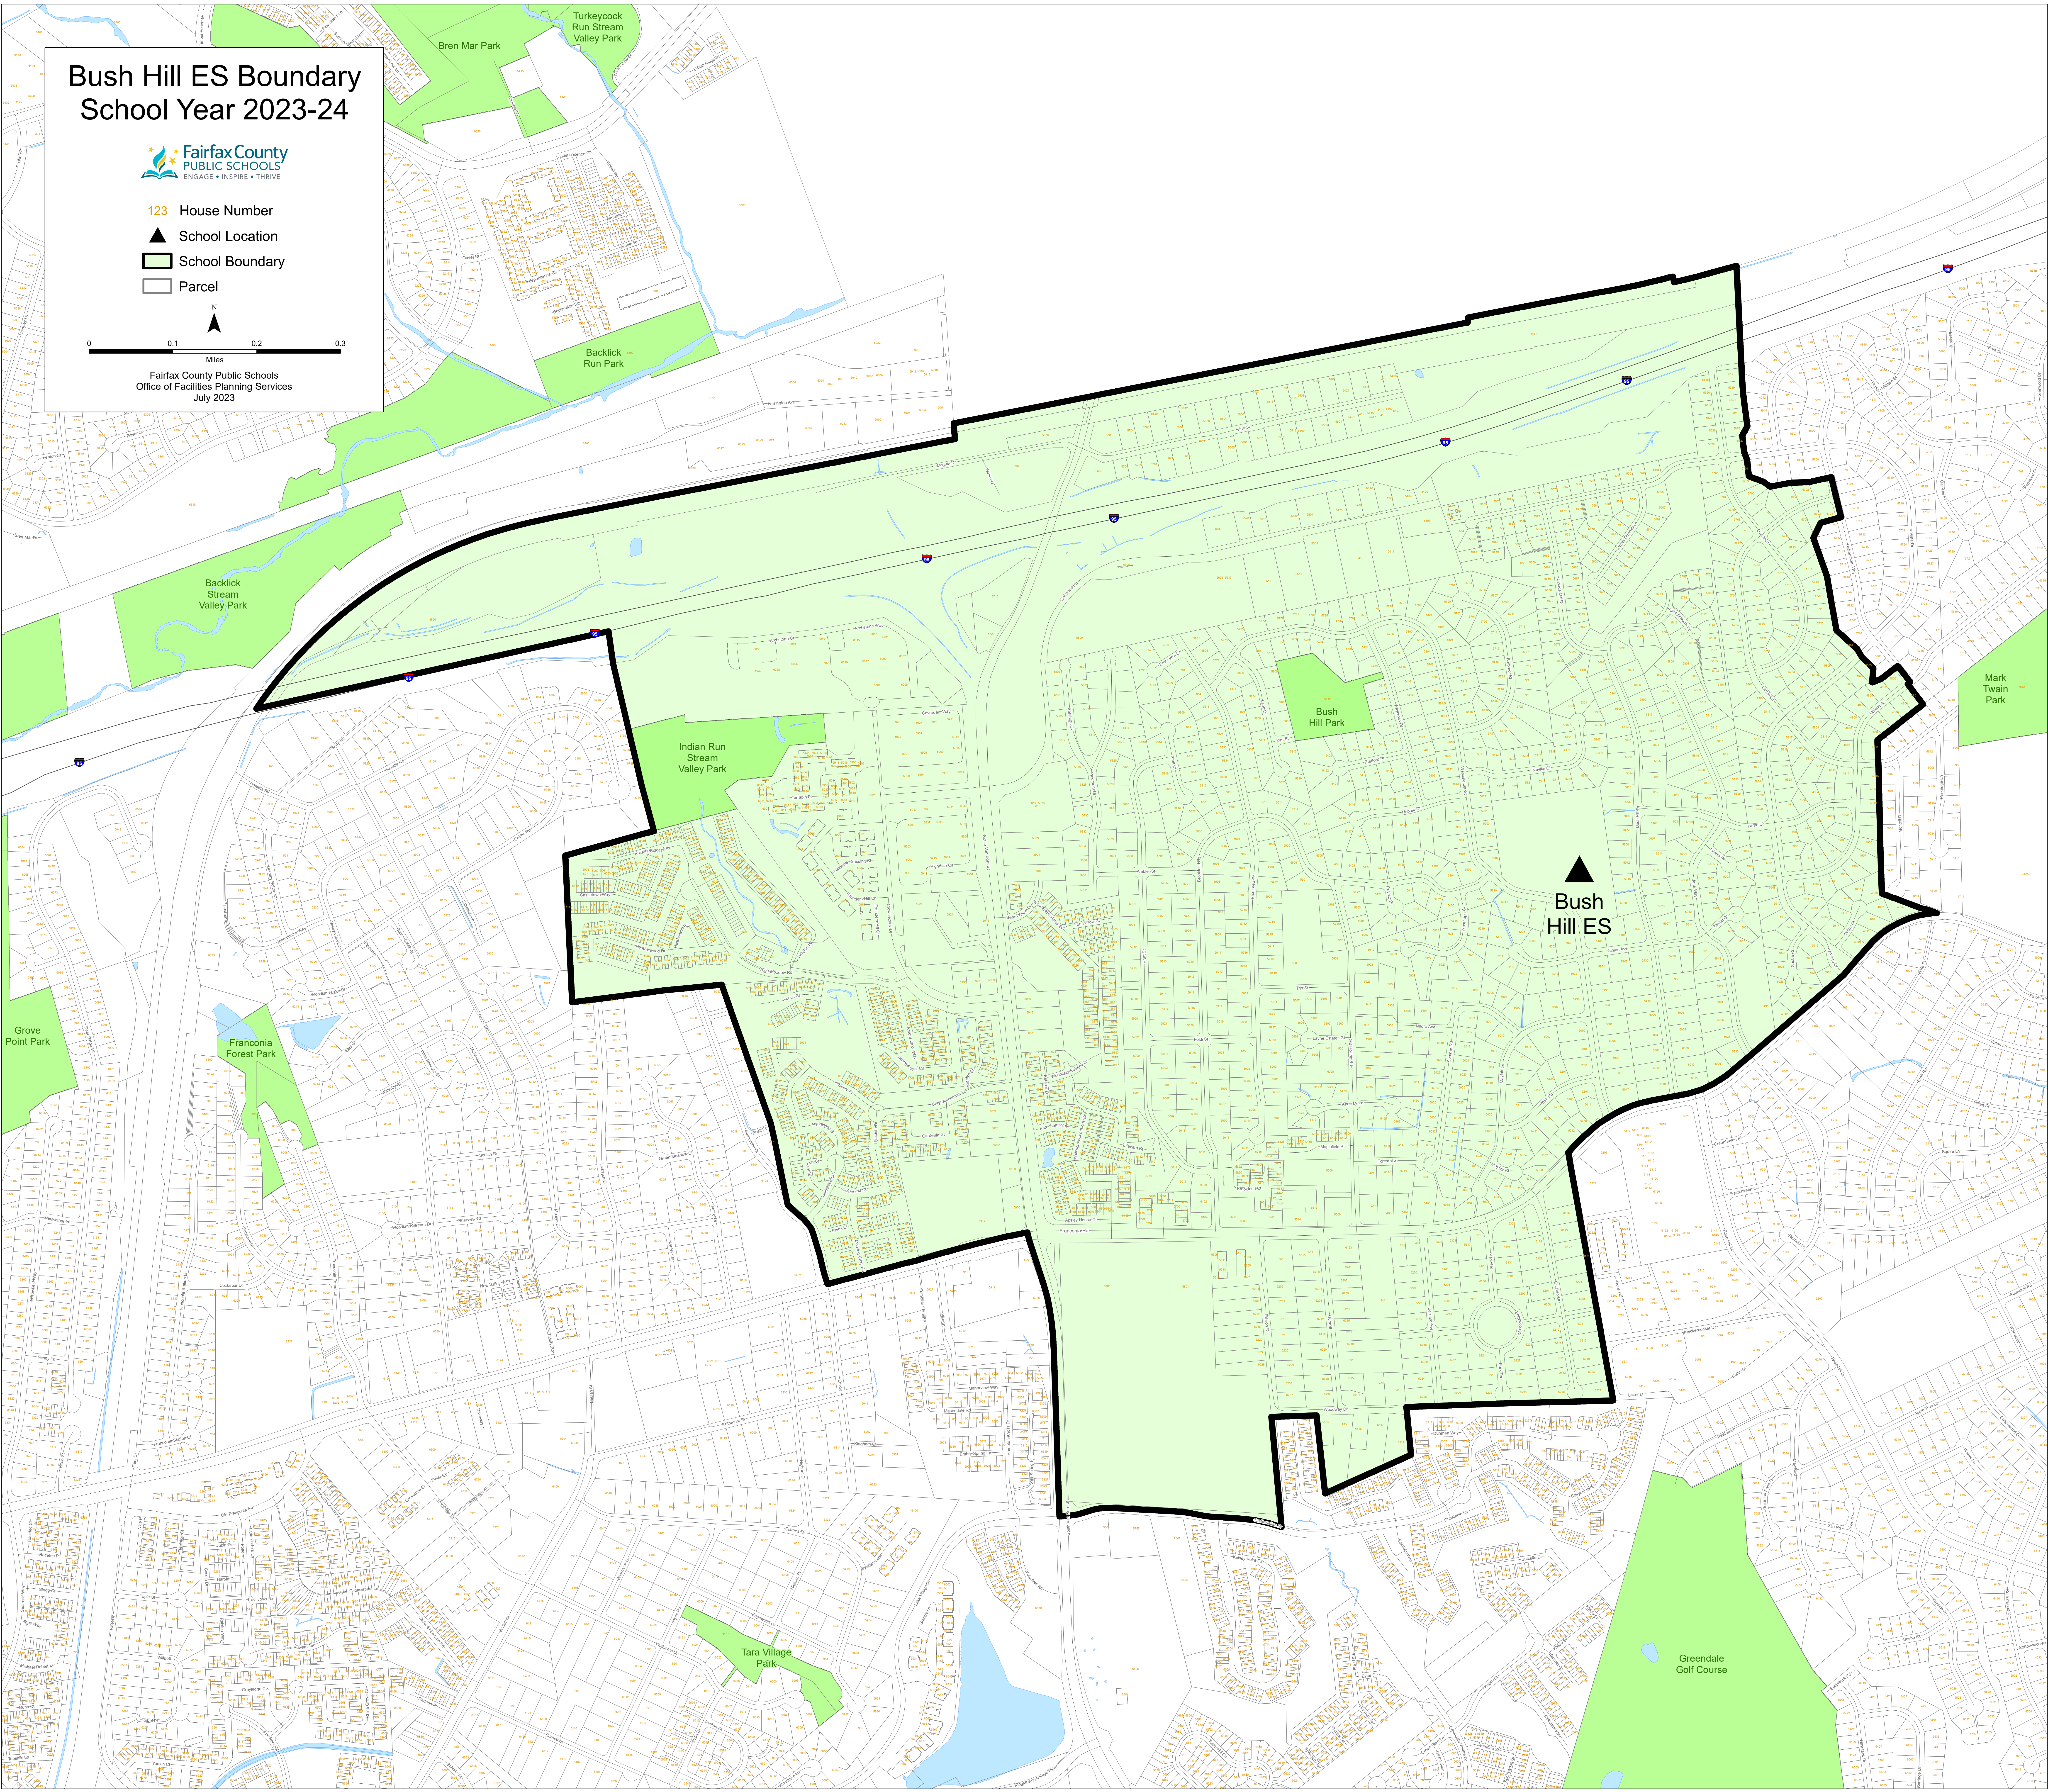

# Bush Hill ES Boundary School Year 2023-24

- 123 House Number
- ▲ School Location
- ▭ School Boundary
- ▭ Parcel

Fairfax County Public Schools  
Office of Facilities Planning Services  
July 2023

▲  
Bush Hill ES

Map labels include: Bren Mar Park, Turkeycock Run Stream Valley Park, Backlick Run Park, Backlick Stream Valley Park, Indian Run Stream Valley Park, Bush Hill Park, Mark Twain Park, Franconia Forest Park, Tara Village Park, Greendale Golf Course, and Grove Point Park.