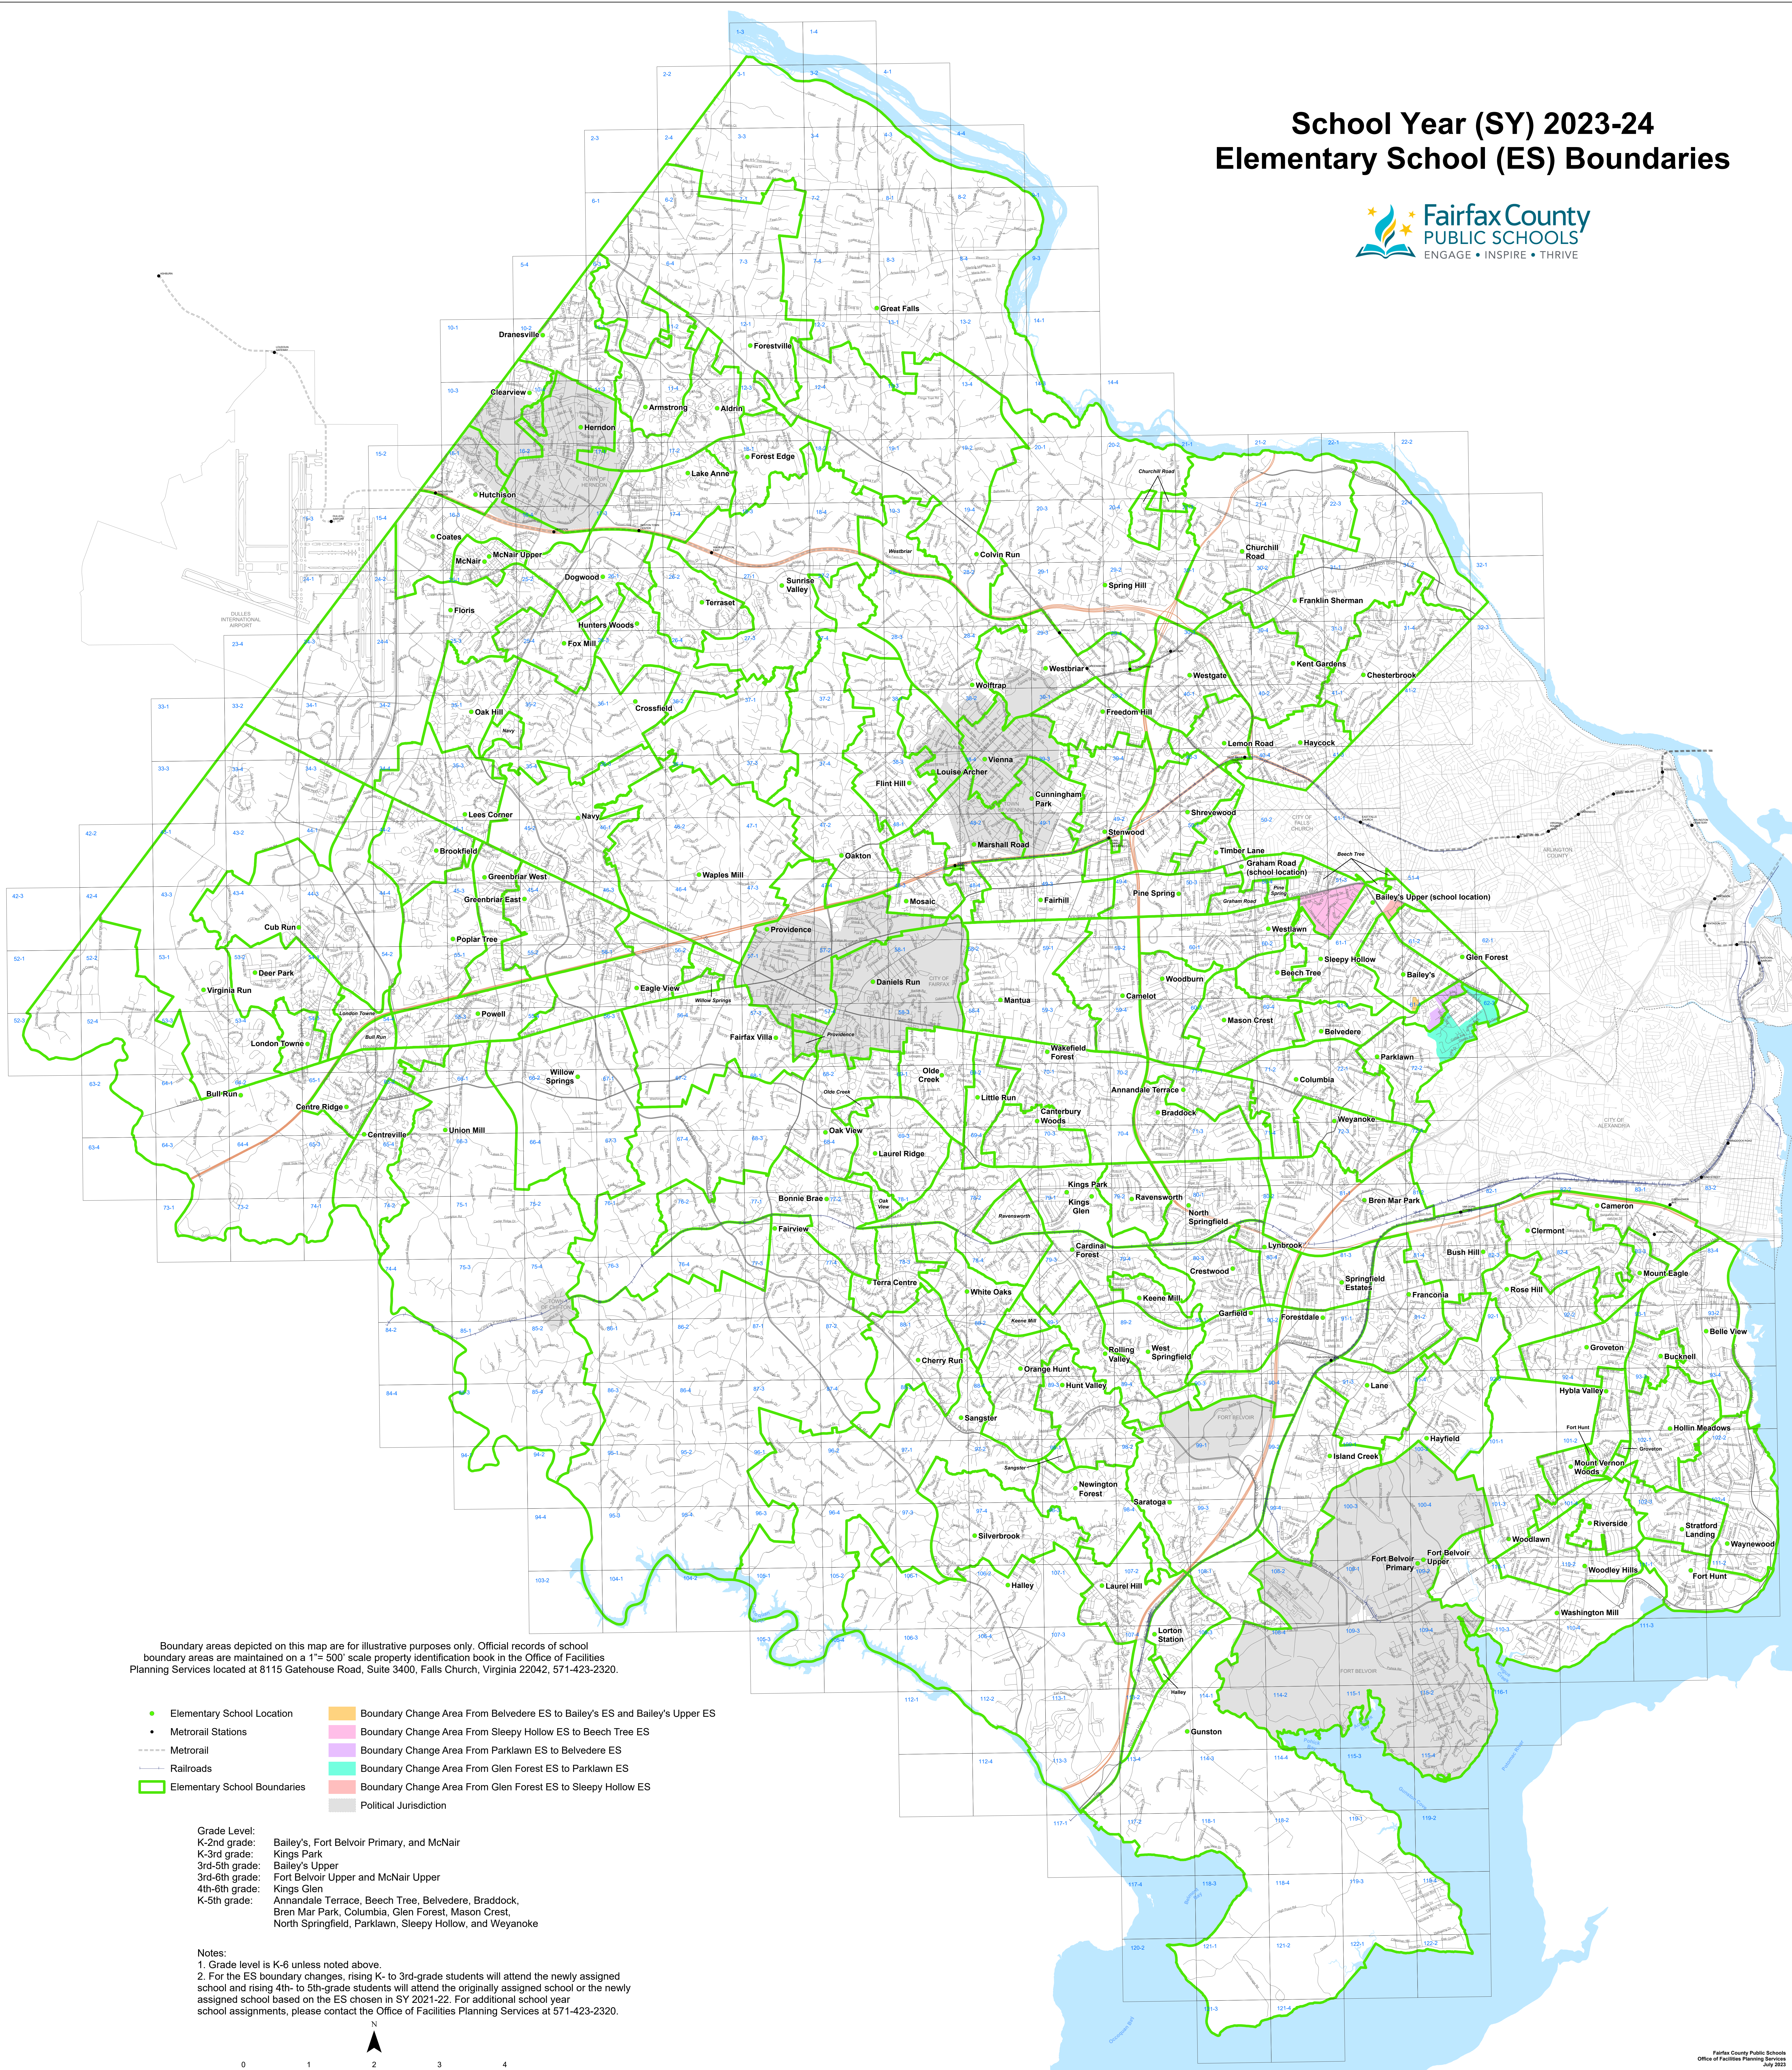

School Year (SY) 2023-24 Elementary School (ES) Boundaries

- Elementary School Location
- Metrorail Stations
- --- Metrorail
- --- Railroads
- Elementary School Boundaries
- Boundary Change Area From Belvedere ES to Bailey's ES and Bailey's Upper ES
- Boundary Change Area From Sleepy Hollow ES to Beech Tree ES
- Boundary Change Area From Parklawn ES to Belvedere ES
- Boundary Change Area From Glen Forest ES to Parklawn ES
- Boundary Change Area From Glen Forest ES to Sleepy Hollow ES
- Political Jurisdiction

Grade Level:
K-2nd grade: Bailey's, Fort Belvoir Primary, and McNair
K-3rd grade: Kings Park
3rd-5th grade: Bailey's Upper
3rd-6th grade: Fort Belvoir Upper and McNair Upper
4th-6th grade: Kings Glen
K-5th grade: Annandale Terrace, Beech Tree, Belvedere, Braddock, Bren Mar Park, Columbia, Glen Forest, Mason Crest, North Springfield, Parklawn, Sleepy Hollow, and Weyanoke

Notes:
1. Grade level is K-6 unless noted above.
2. For the ES boundary changes, rising K- to 3rd-grade students will attend the newly assigned school and rising 4th- to 5th-grade students will attend the originally assigned school or the newly assigned school based on the ES chosen in SY 2021-22. For additional school year school assignments, please contact the Office of Facilities Planning Services at 571-423-2320.

SY 2023 - 24 Elementary School Boundaries