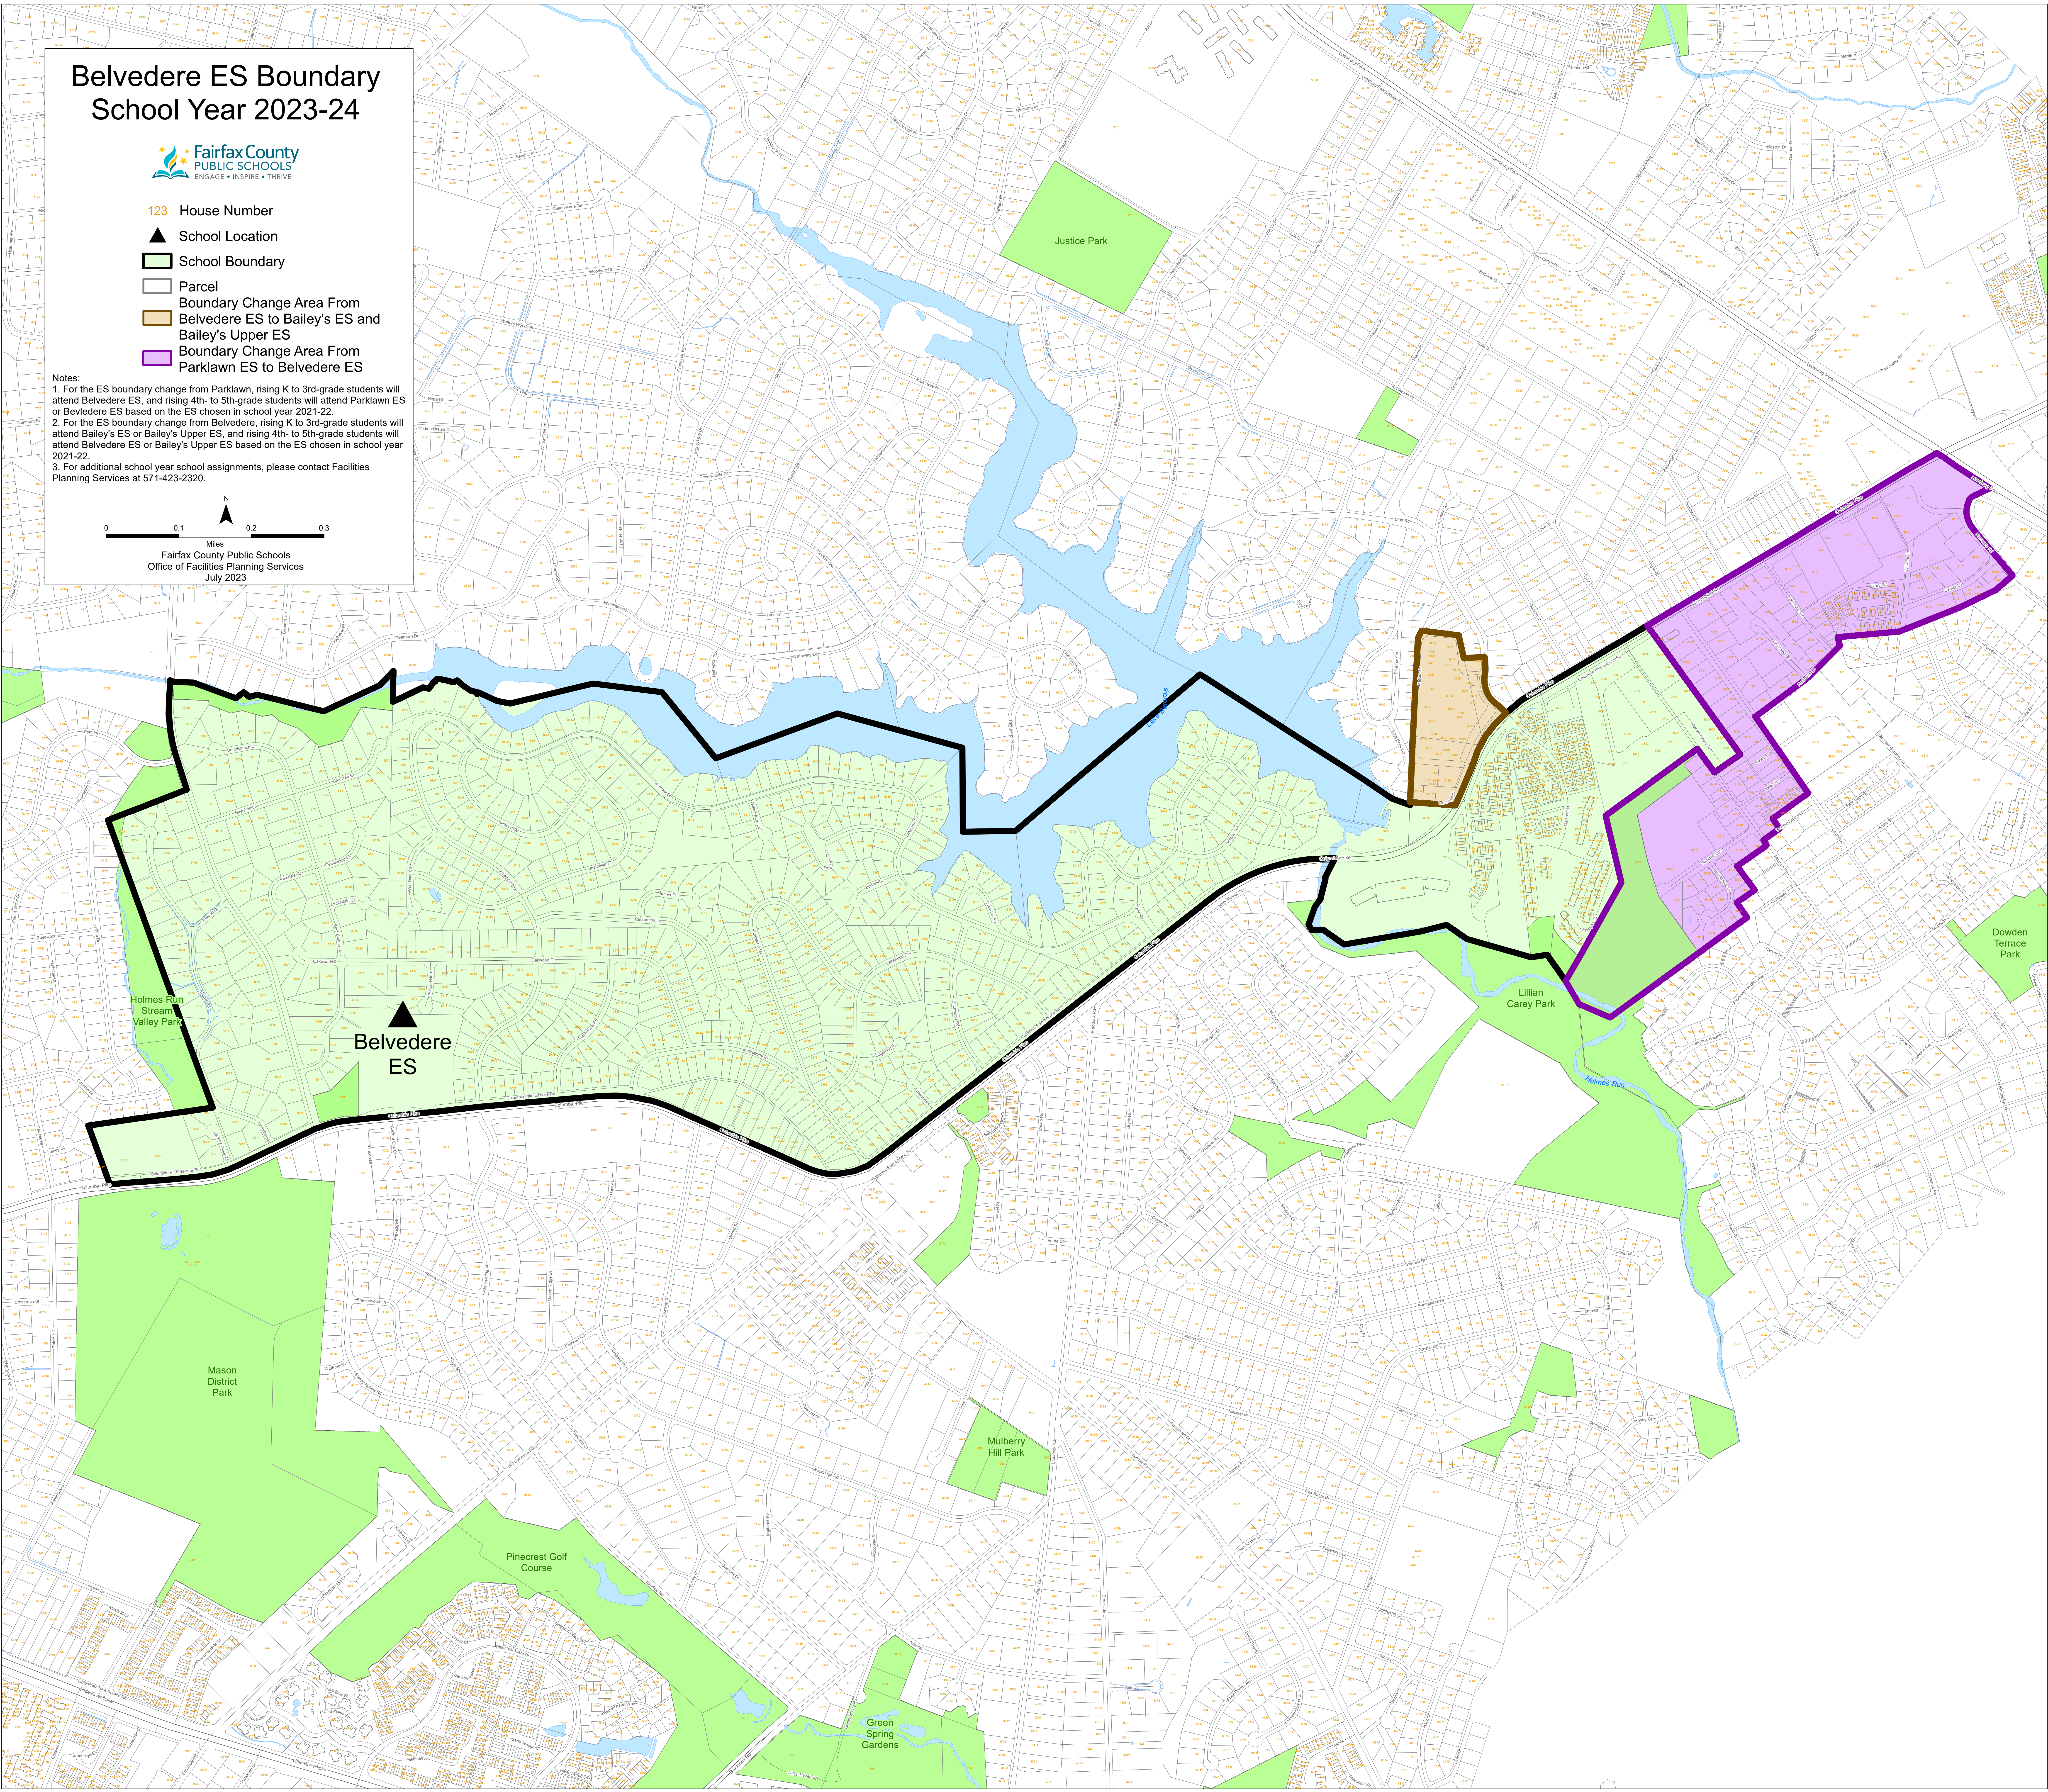

Belvedere ES Boundary School Year 2023-24

- 123 House Number
- ▲ School Location
- ▭ School Boundary
- ▭ Parcel
- ▭ Boundary Change Area From Belvedere ES to Bailey's ES and Bailey's Upper ES
- ▭ Boundary Change Area From Parklawn ES to Belvedere ES

Fairfax County Public Schools
Office of Facilities Planning Services
July 2023

Belvedere
ES

Holmes Run
Stream
Valley Park

Mason
District
Park

Pinecrest
Golf
Course

Mulberry
Hill
Park

Green
Spring
Gardens

Lillian
Carey
Park

Dowden
Terrace
Park

Justice
Park