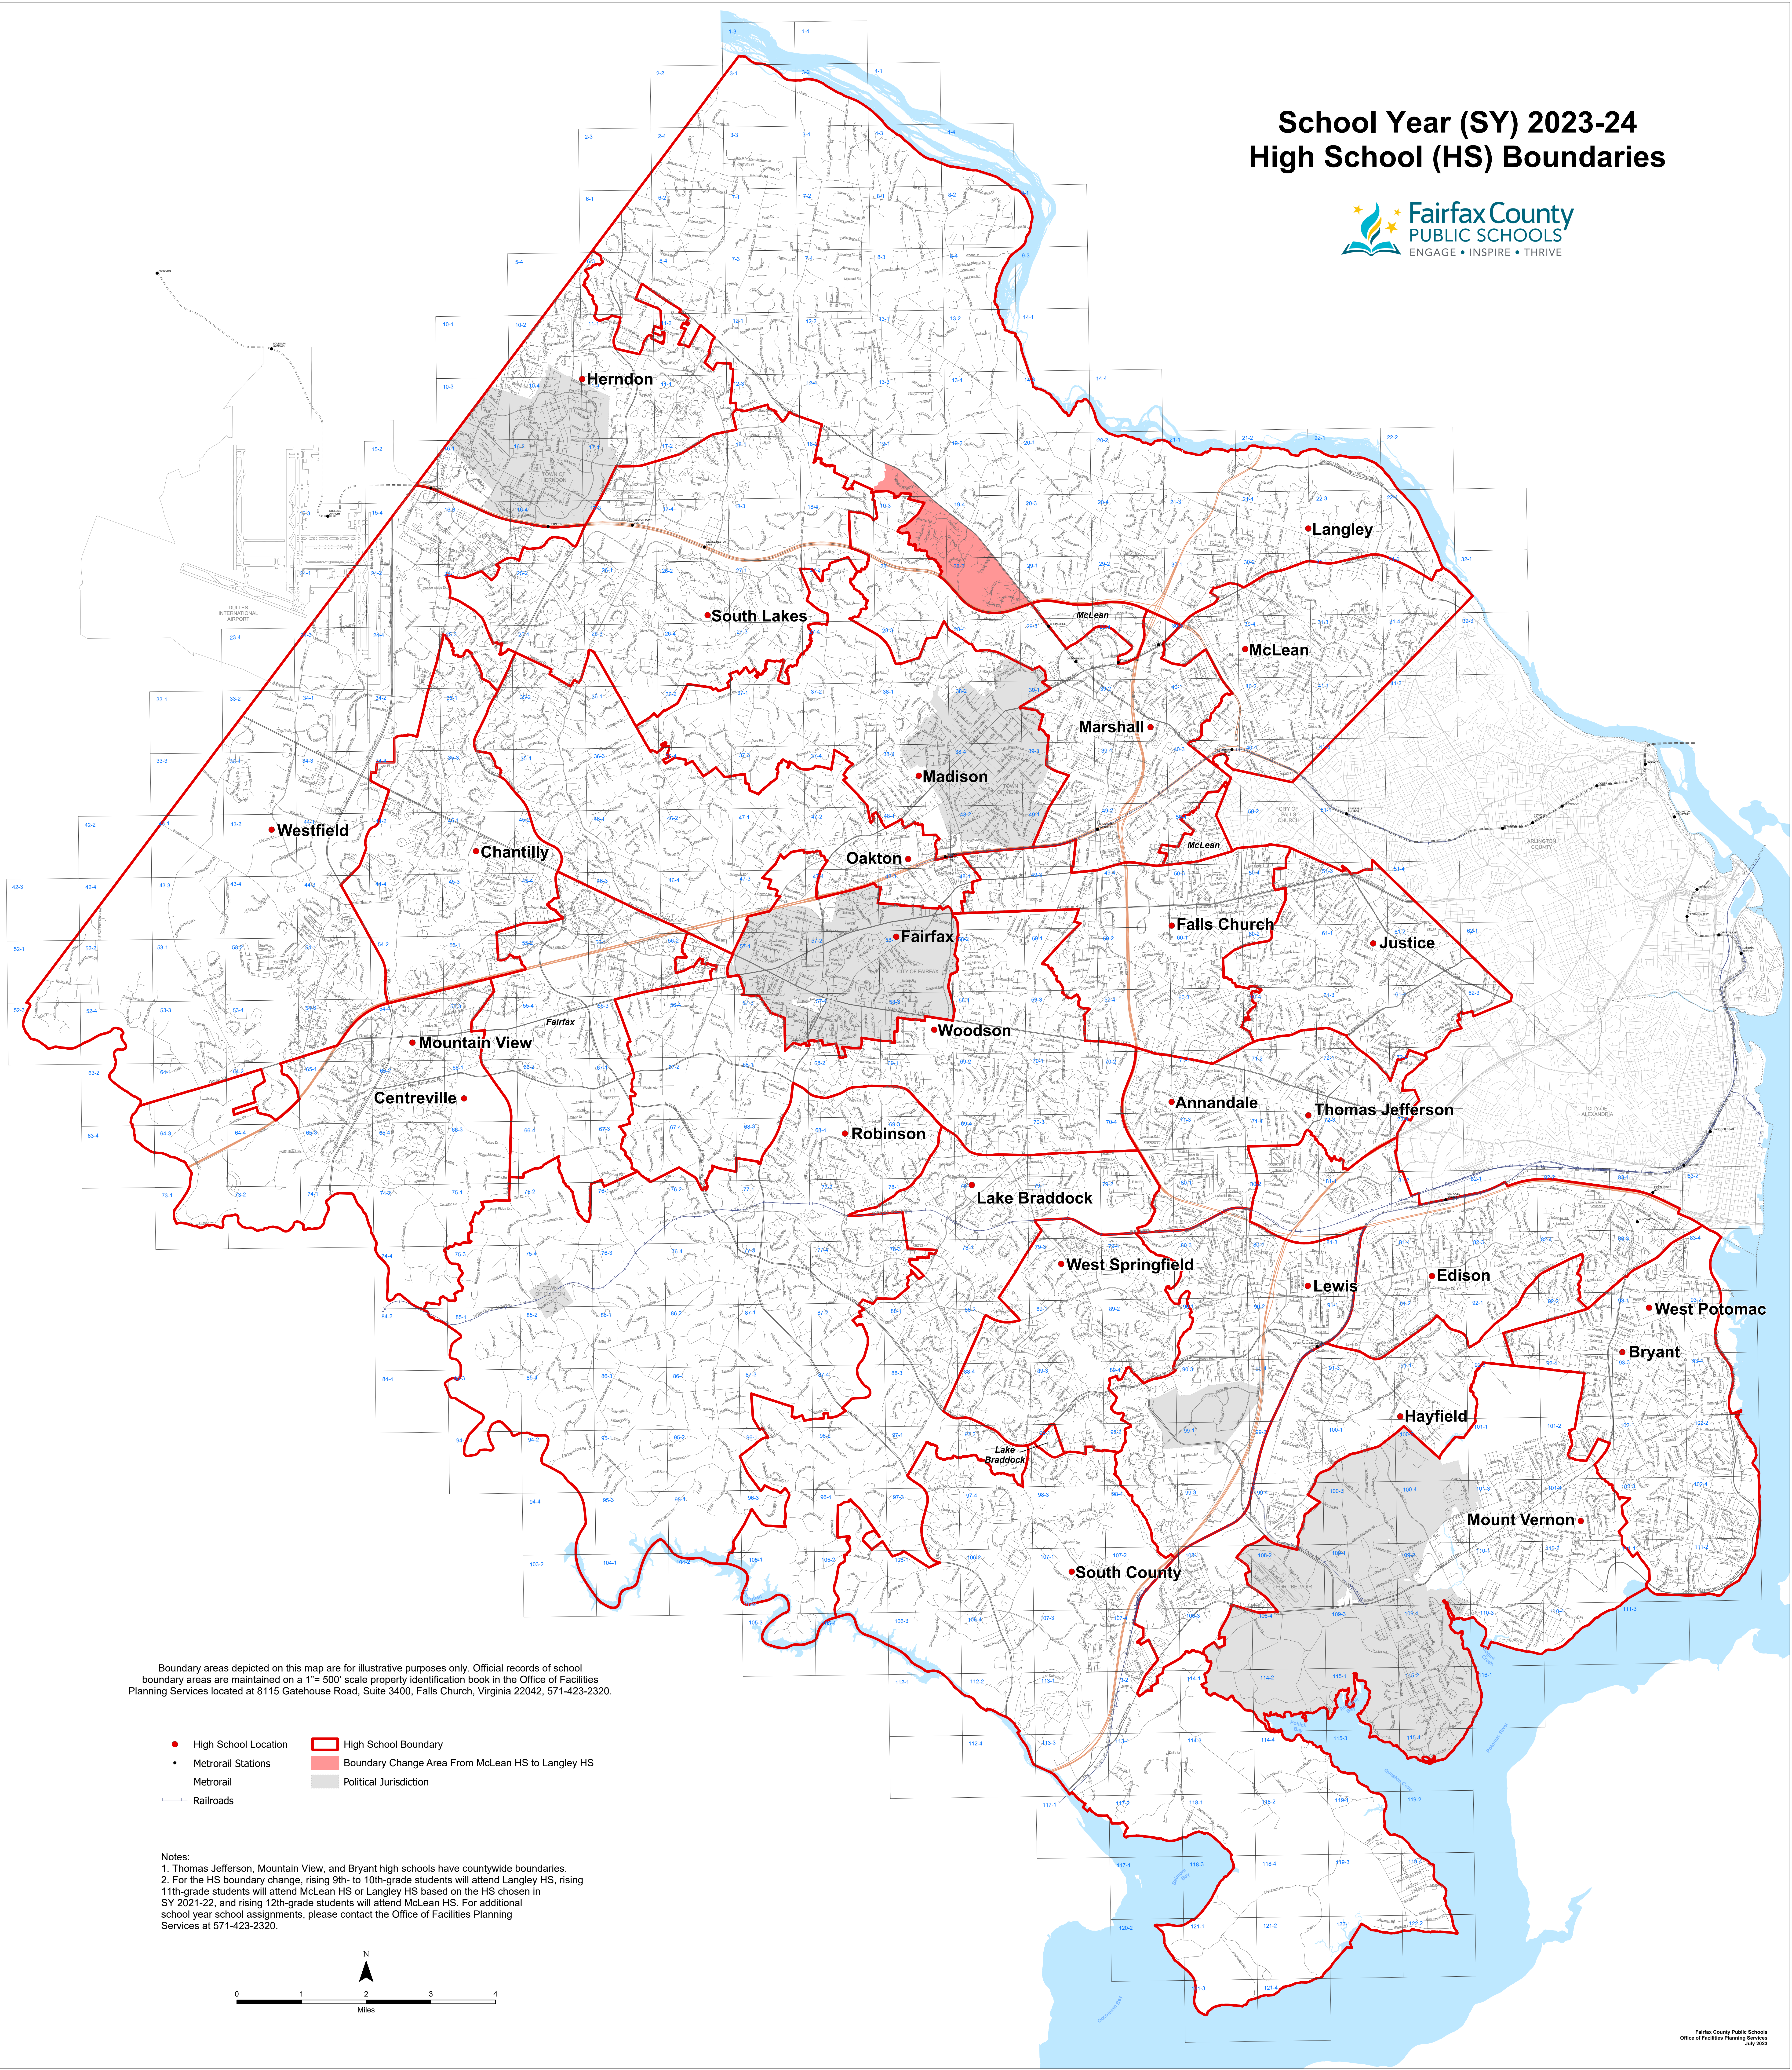

School Year (SY) 2023-24 High School (HS) Boundaries

- High School Location
- Metrorail Stations
- --- Metrorail
- Railroads
- ▭ High School Boundary
- ▭ Boundary Change Area From McLean HS to Langley HS
- ▭ Political Jurisdiction

Notes:
1. Thomas Jefferson, Mountain View, and Bryant high schools have countywide boundaries.
2. For the HS boundary change, rising 9th- to 10th-grade students will attend Langley HS, rising 11th-grade students will attend McLean HS or Langley HS based on the HS chosen in SY 2021-22, and rising 12th-grade students will attend McLean HS. For additional school year school assignments, please contact the Office of Facilities Planning Services at 571-423-2320.

SY 2023 - 24 High School Boundaries